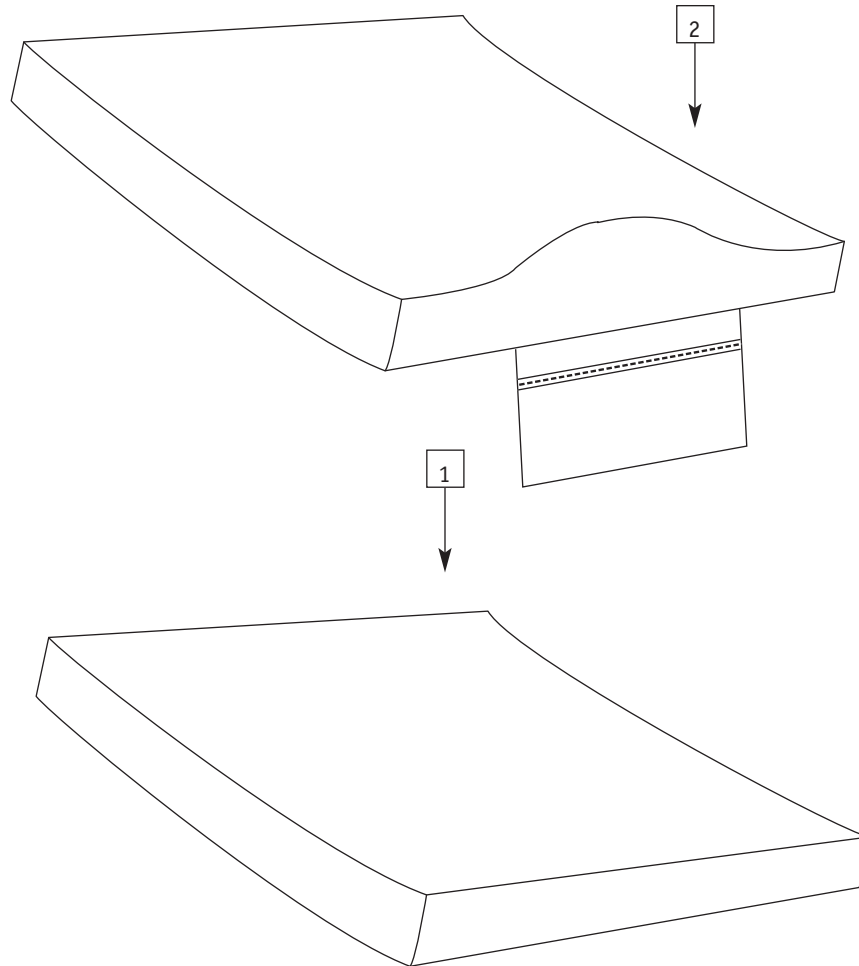

CUSHIONS (STANDARD AND CURVED)

ITEM	PART #	DESCRIPTION	QTY.	COLOR
1	0096-300	1" Cushion with Cover (Specify Width, Depth, & Thickness)	1	Blk
1	0097-300	2" Cushion with Cover (Specify Width, Depth, & Thickness)	1	Blk
1	0098-300	3" Cushion with Cover (Specify Width, Depth, & Thickness)	1	Blk
1	0098-300	4" Cushion with Cover (Specify Width, Depth, & Thickness)	1	Blk
2	0466-300	Curve Contour-Cushion with Zipper Pocket 10" x 10"	1	Blk
2	0466-305	Curve Contour-Cushion with Zipper Pocket 10" x 11"	1	Blk
2	0466-310	Curve Contour-Cushion with Zipper Pocket 10" x 12"	1	Blk
2	0466-320	Curve Contour-Cushion with Zipper Pocket 11" x 12"	1	Blk
2	0466-325	Curve Contour-Cushion with Zipper Pocket 12" x 12"	1	Blk
2	0466-330	Curve Contour-Cushion with Zipper Pocket 12" x 14"	1	Blk