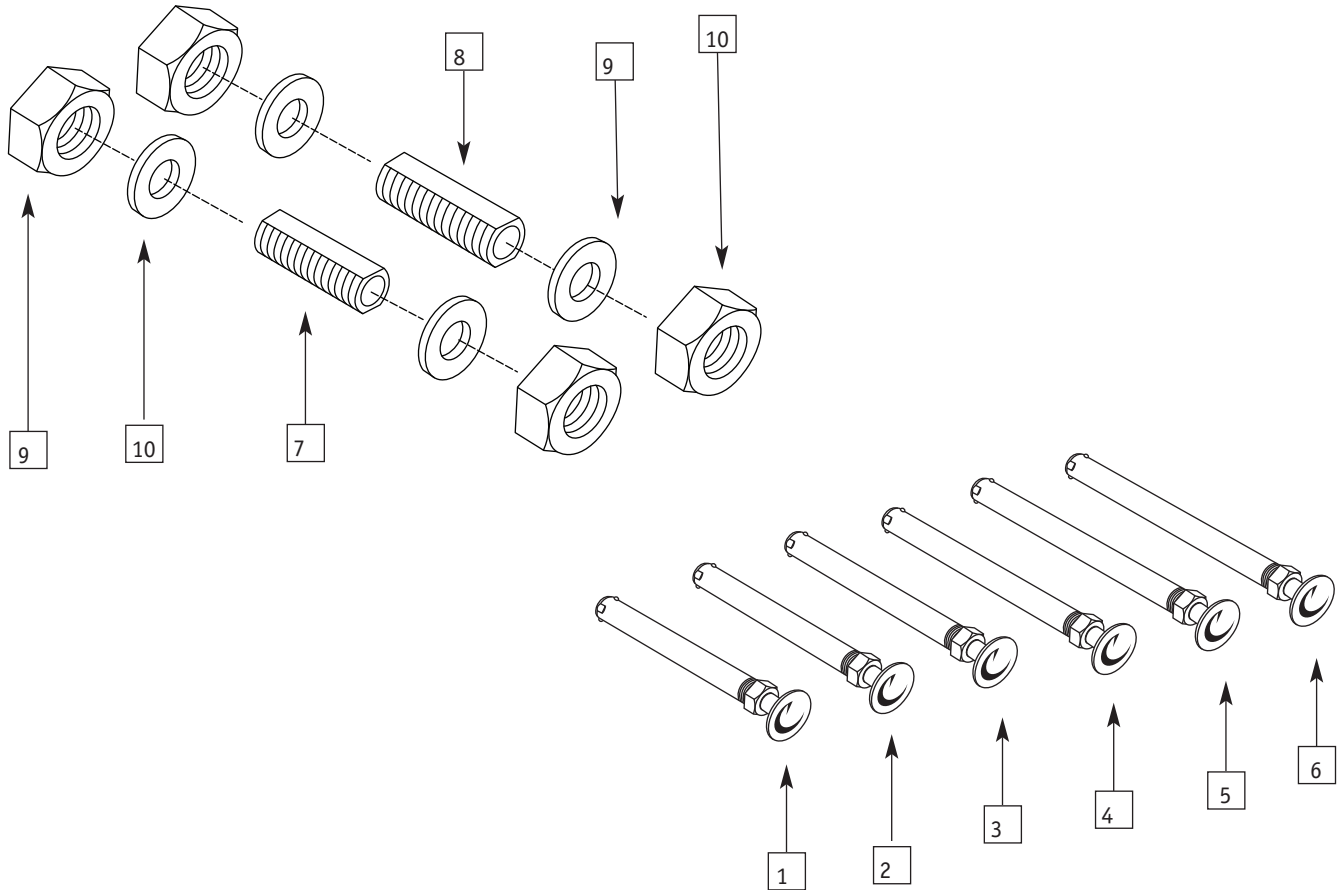

AXLE ASSEMBLY (BIG BUTTON)

ITEM	PART #	DESCRIPTION	QTY.	COLOR
1	0173-300	Quick Release Rear Axle Pin BB (4.500 x .500) Std Short	2	Blk
2	0173-301	Quick Release Rear Axle Pin BB (5.500 x .500) Std Long	2	Blk
3	0173-305	Quick Release Rear Axle Pin BB (3.750 x .500)	2	Blk
4	0173-310	Quick Release Rear Axle Pin BB (5.025 x .500)	2	Blk
5	0173-315	Quick Release Rear Axle Pin BB (4.125 x .500) Std Y360	2	Blk
6	0173-325	Quick Release Rear Axle Pin BB (5.470 x .600) Mag Long	2	Blk
7	0011-300	Short Axle Receiver	2	Raw
8	0011-301	Long Axle Receiver	2	Raw
9	0125-300	3/4" 1.D Flat Washer	2	Sil
10	0126-300	3/4" - 16 Hex Nut	2	Sil