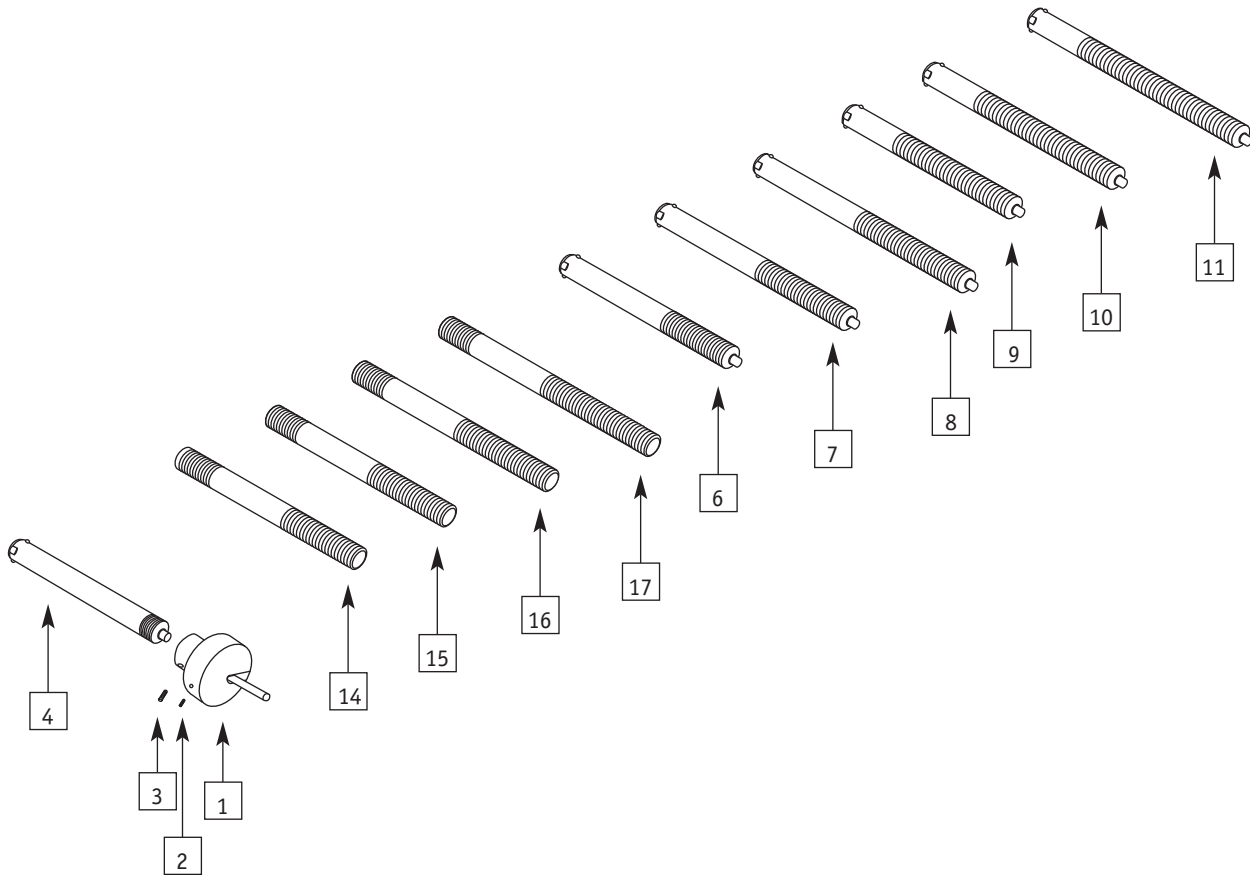

AXLE ASSEMBLY

ITEM	PART #	DESCRIPTION	QTY.	COLOR
1	0013-300	Q.R. Quad Flip for .500(black)	2	Blk
2	0246-304	Roll Pin 3/16 x 1	2	Sil.
3	0254-301	10 - 32 x 3/16 Sot Screw	2	S.S.
4	0012-300	Rear quick Release Pin No Big Button	2	Blk
5	0408-300	Caster Stud 4.40" Long	2	Sil.
6	0012-307	Quick Release B front 4.00	2	Blk
7	0012-306	Quick Release B front 5.00	2	Blk
8	0012-305	Quick Release B front 6.00(discontinued)	2	Blk
9	0012-302	Quick Release front 3.75	2	Blk

ITEM	PART #	DESCRIPTION	QTY.	COLOR
10	0012-303	Quick Release front 4.50	2	Blk
11	0012-304	Quick Release front 5.50	2	Blk
14	0408-303	Caster Stud 3.500 long	2	steel
15	0408-300	Caster Stud 4.400 long	2	steel
16	0408-301	Caster Stud 5.080 long	2	steel
17	0408-302	Caster Stud 6.155 long	2	steel