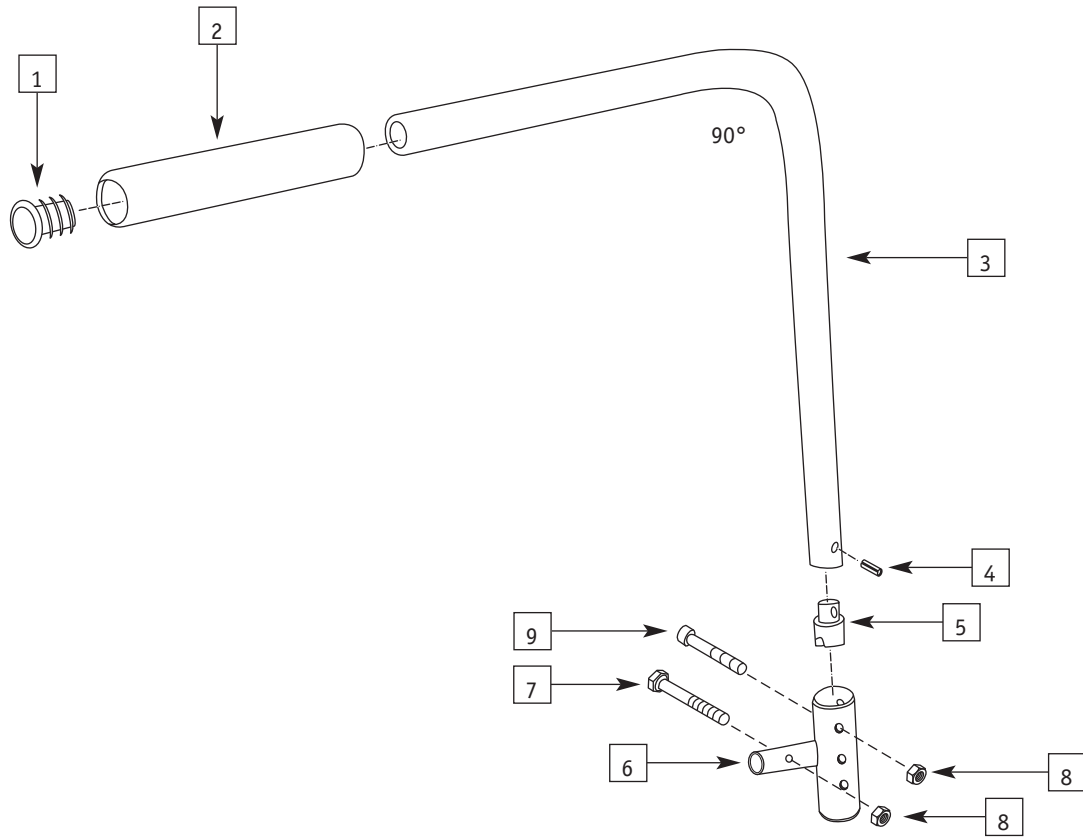

ARM REST ASSEMBLY

ITEM	PART #	DESCRIPTION	QTY.	COLOR
1	0325-300	Plastic Plug	2	Blk
2	0135-300	1" Grab-On Grip	2	Blk
3	0438-103	Armrest Bent Tube (Left)	1	Blk
3	0438-103	Armrest Bent Tube (Right)	1	Blk
4	0246-301	1" Roll Pin	2	Sil.
5	0032-110	Armrest Clevis V Shape	2	Blk
6	0438-101	Armrest Mount (Left)	1	Blk
6	0438-102	Armrest Mount (Right)	1	Blk
7	0266-300	1/4 - 20 x 1.25 Hex Head	2	Sil.
8	0116-300	1/4 - 20 Thin Nylock Nut	4	Sil.
9	0115-300	1/4 - 20 1.750 Allen Head	2	Sil.
	0438-300	Armrest Complete Assembly (Left)	1	Blk
	0438-301	Armrest Complete Assembly (Right)	1	Blk