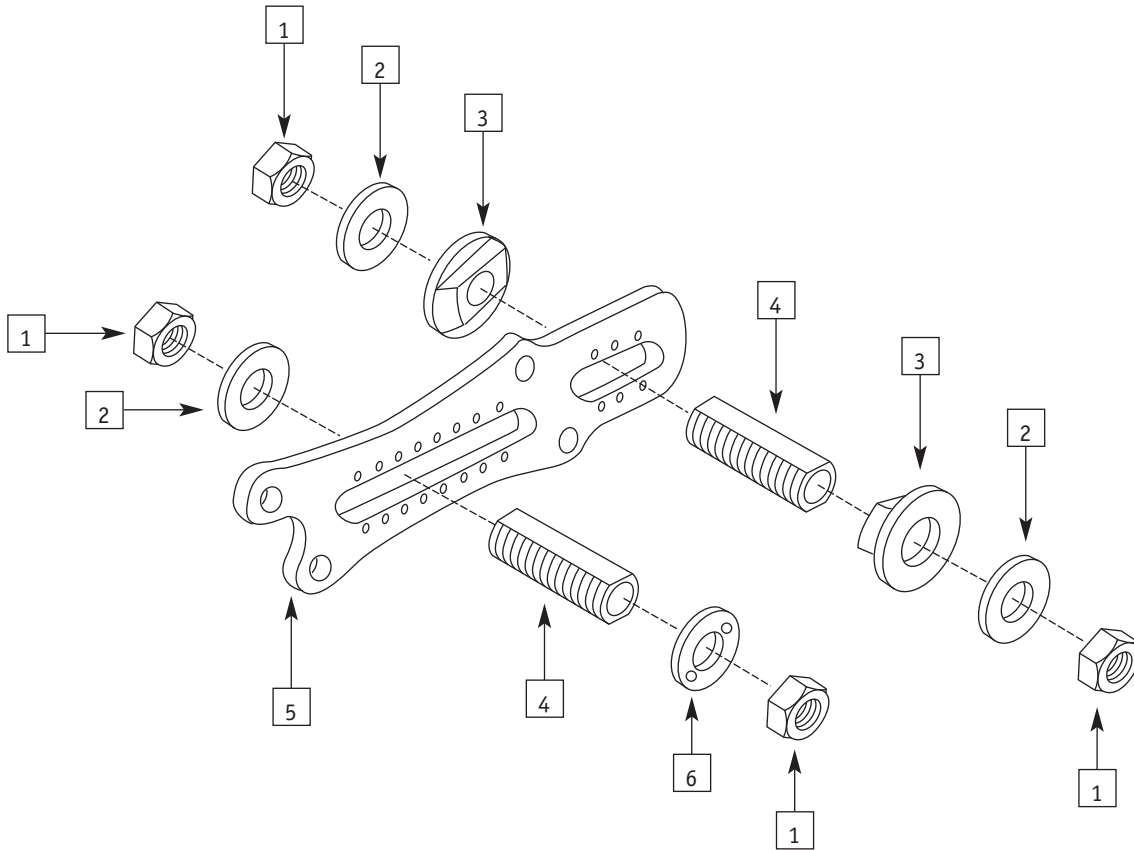

PUSH TO LOCK BRAKES (NEW STYLE)

ITEM	PART #	DESCRIPTION	QTY.	COLOR
1	0039-114	Brake Clamp	2	Blk
2	0116-300	1/4 - 20 Thin Nylock Nut	2	Sil
3	0277-300	1/4 " I.D. An Washer	2	Blk
4	0226-300	1/4 - 20 x 1 1/4 Hex Bolt	2	Sil.
6	0449-301	Brake Clamps	2	Blk
7	0445-300	Push To Lock Brakes	2	Blk

SMOOTH PUSH TO LOCK

ITEM	PART #	DESCRIPTION	QTY.	COLOR
1	0449-300	Smooth push to lock wheel locks	2	blk

AMPUTEE AXLE PLATE ASSEMBLY

ITEM	PART #	DESCRIPTION	QTY.	COLOR
1	0126-300	3/4 - 16 Hex Jam Nut	4	Sil.
2	0125-300	3/4" I.D Light Washer	4	S.S.
3	0157-300	2° Custom Camber Washer	4	Blk
3	0157-301	3° Custom Camber Washer	4	Blk
3	0157-302	4° Custom Camber Washer	4	Blk
3	0157-303	5° Custom Camber Washer	4	Blk
3	0157-304	6° Custom Camber Washer	4	Blk