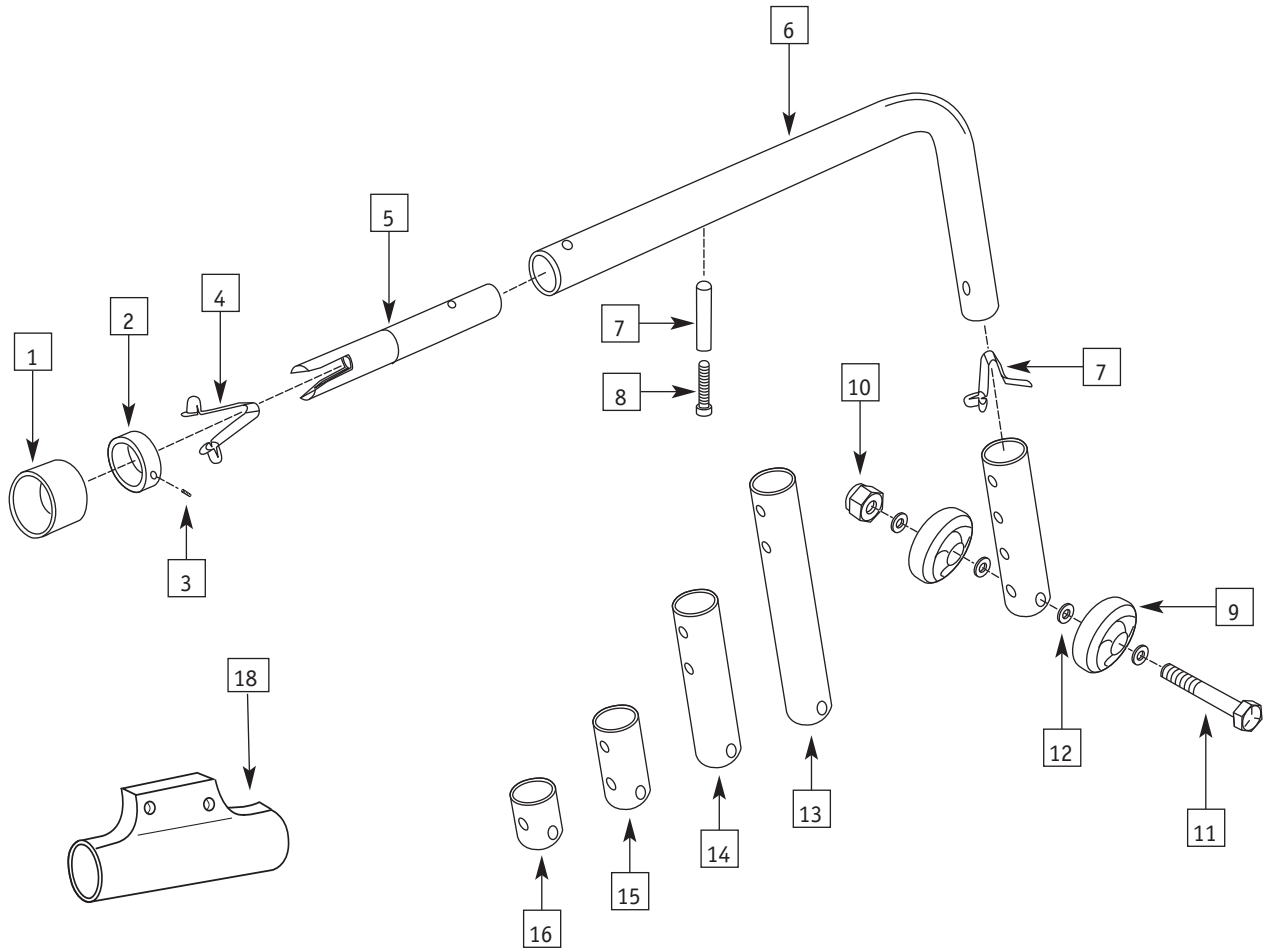

ANTI-TIPPER ASSEMBLY

ITEM	PART #	DESCRIPTION	QTY.	COLOR
1	0082-300	Slip Fit Bushing from 1" to 3/4"	2	Blk
2	0030-105	Anti-Tip Stop Ring	2	Blk
3	0254-301	S.S. Set Screw (10 - 32 x 3/16)	2	S.S.
4	0128-300	Double End Snap Button	2	Sil.
5	0030-104	Anti-Tip Slyder	2	Blk
6	0030-102	Anti-Tip Bent Tube Only	2	Blk
7	0030-103	Spacer for Anti-Tip Lever	2	Sil.
8	0110-300	1/4 - 20 x 1 Soc Cap Screw	2	Sil.
9	0320-300	Anti-Tip Wheel	4	Blk

ITEM	PART #	DESCRIPTION	QTY.	COLOR
10	0116-300	1/4 - 20 Nylock Nut	2	Sil.
11	0268-300	1/4 - 20 x 2 1/4 Hex Bolt	2	Sil.
12	0277-300	1/4" A.N Washer	8	S.S.
13	---	6 1/4" Long Anti-Tip Ext. (Long)	2	Blk
14	0030-101	4" Long Anti-Tip Ext. (Med)	2	Blk
15	0030-100	2 1/4" Long Anti-Tip Ext. (Short)	2	Blk
16	0030-106	Super Short Anti-Tip Ext.	2	Blk
17	0127-300	Single End Snap Button	2	Sil.
18	0195-050	Anti Skid Plate	2	Blk