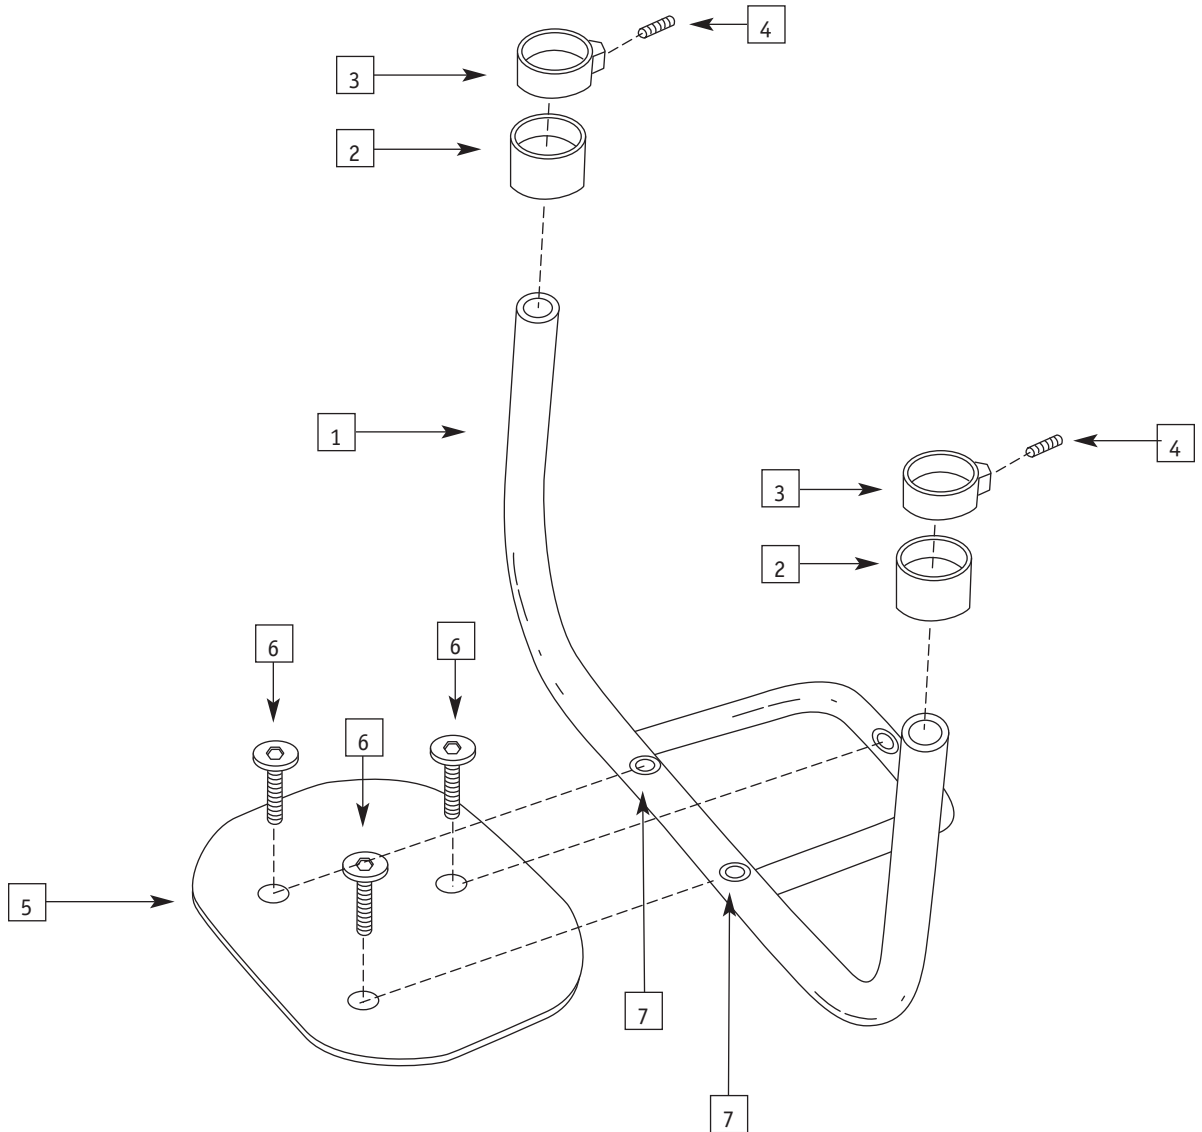

RIGID TUBULAR FOOTREST ASSEMBLY (OLD STYLE)

ITEM	PART #	DESCRIPTION	QTY.	COLOR
1	0167-3XX	Rigid Foot Rest Assembly (Including items 1-4 Specify Inside Foot Clearance)	1	Blk
2	0082-300	Slip Fit Bushing 1" to 3/4"	2	Blk
3	0168-301	Foot Rest ring	2	Blk
4	0256-301	1/4 - 28 x 1/2 Set Screw	2	S.S.
5	0244-301	Med Foot Rest Plat Form Custom Sizes	1	Blk
6	0297-300	10 - 32 x 3/4 Counter Sunk Screw	3	S.S.
7	0100-300	10 - 32 Nutserts	3	Gold