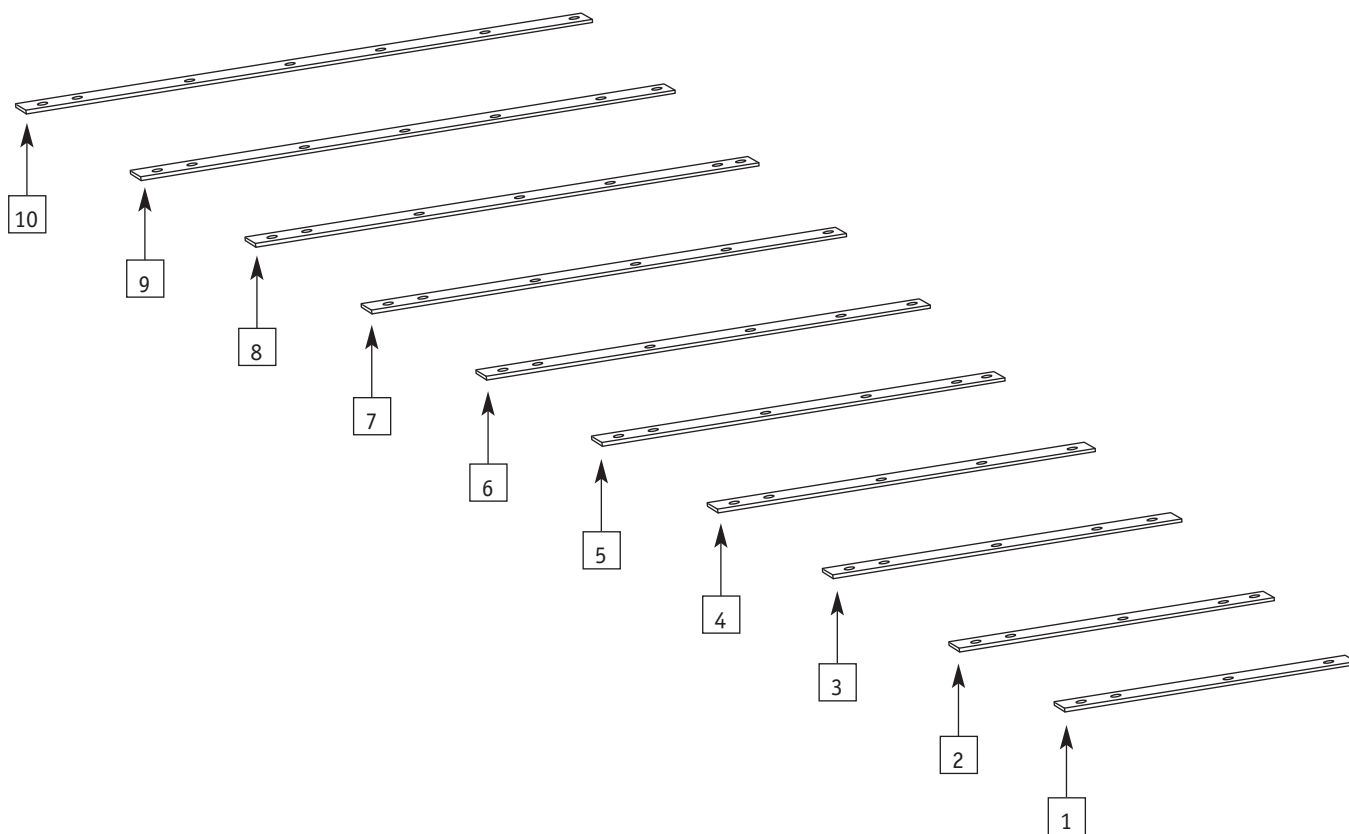

SEAT RAIL

ITEM	PART #	DESCRIPTION	QTY.	COLOR
1	0035-300	10" Seat Rail	2	Raw
2	0035-301	11" Seat Rail	2	Raw
3	0035-302	12" Seat Rail	2	Raw
4	0035-303	13" Seat Rail	2	Raw
5	0035-304	14" Seat Rail	2	Raw
6	0035-305	15" Seat Rail	2	Raw
7	0035-306	16" Seat Rail	2	Raw
8	0035-307	17" Seat Rail	2	Raw
9	0035-308	18" Seat Rail	2	Raw
10	0035-309	19" Seat Rail	2	Raw