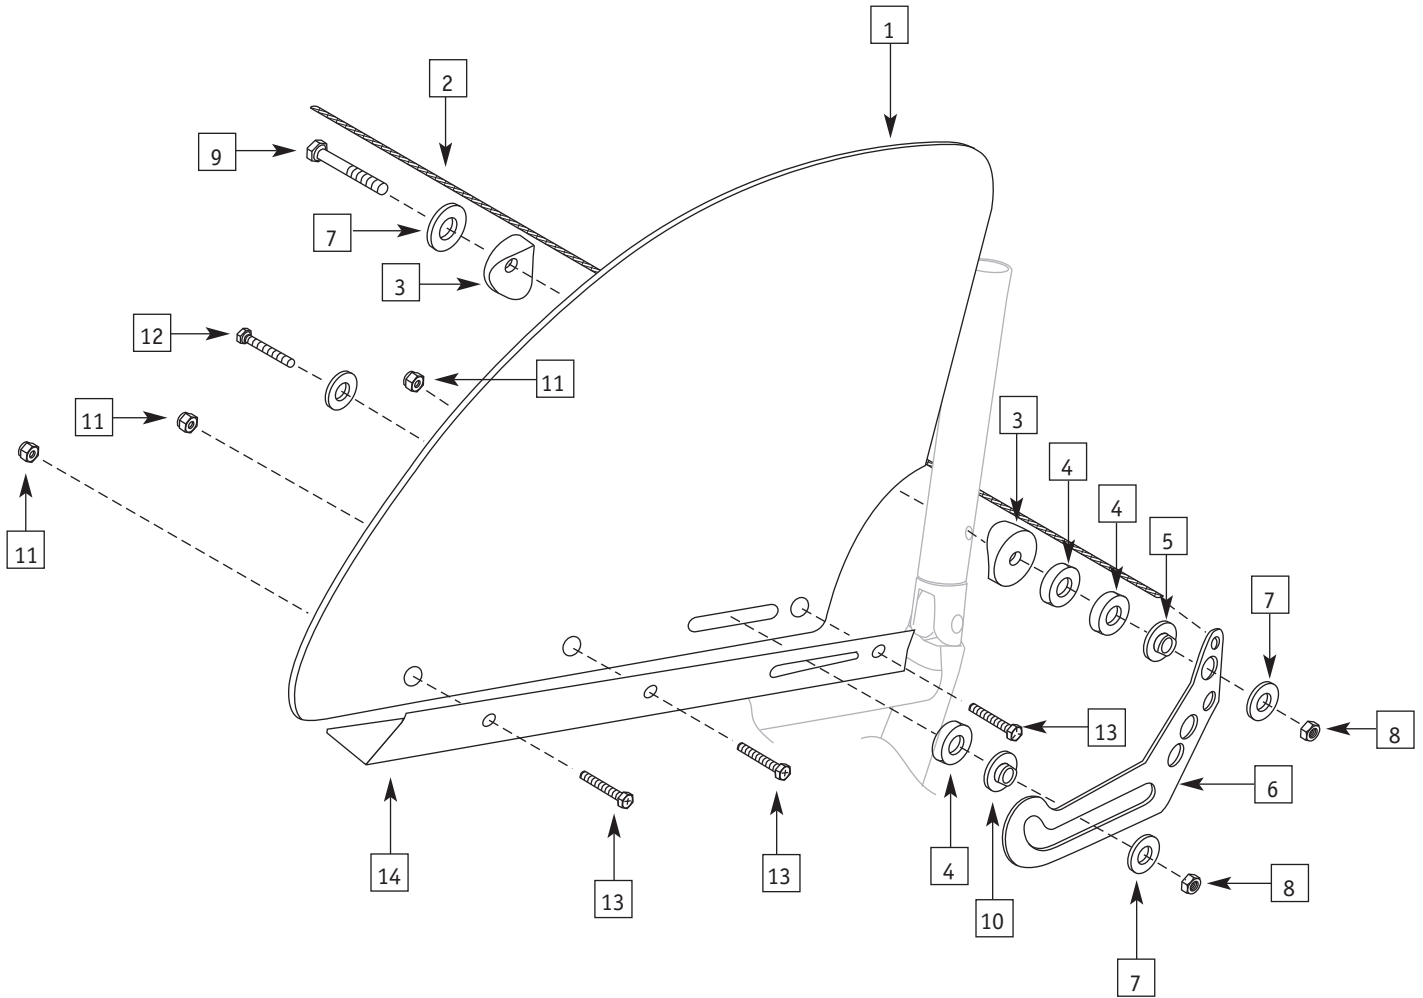

LOCKING MECHANISM WITH RIGID SIDE GUARD (OLD STYLE)

ITEM	PART #	DESCRIPTION	QTY.	COLOR
1	0093-303	Medium Rigid Side Guard	2	Blk
2	0294-306	1/16 Cord	1	Blk
3	0079-300	Plastic Saddle for 1" Tubing	4	Blk
4	0284-300	1/4" 1.D Nylon Spacer	6	White
5	0294-304	Slide Washer	4	Blk
6	0294-310	Slide Bracket	2	Blk
7	0107-300	1/4" 1.D Washer	4	Sil.

ITEM	PART #	DESCRIPTION	QTY.	COLOR
8	0116-300	1/4 20 Thin Nylock Nut	4	Sil.
9	0267-300	1/4 20 x 2 Hex Bolt	2	Sil.
10	0294-304	Slide Washer	4	Blk
11	0103-300	10 - 32 Thin Nylock Nut	6	Sil.
12	0403-300	1/4 - 20 x 1 Hex Head Bolt	2	Sil.
13	0105-300	10 - 32 x 1/2 Phillips Head Bolt	6	Sil.
14	0093-310	Rigid Side Guard Rail	2	Blk