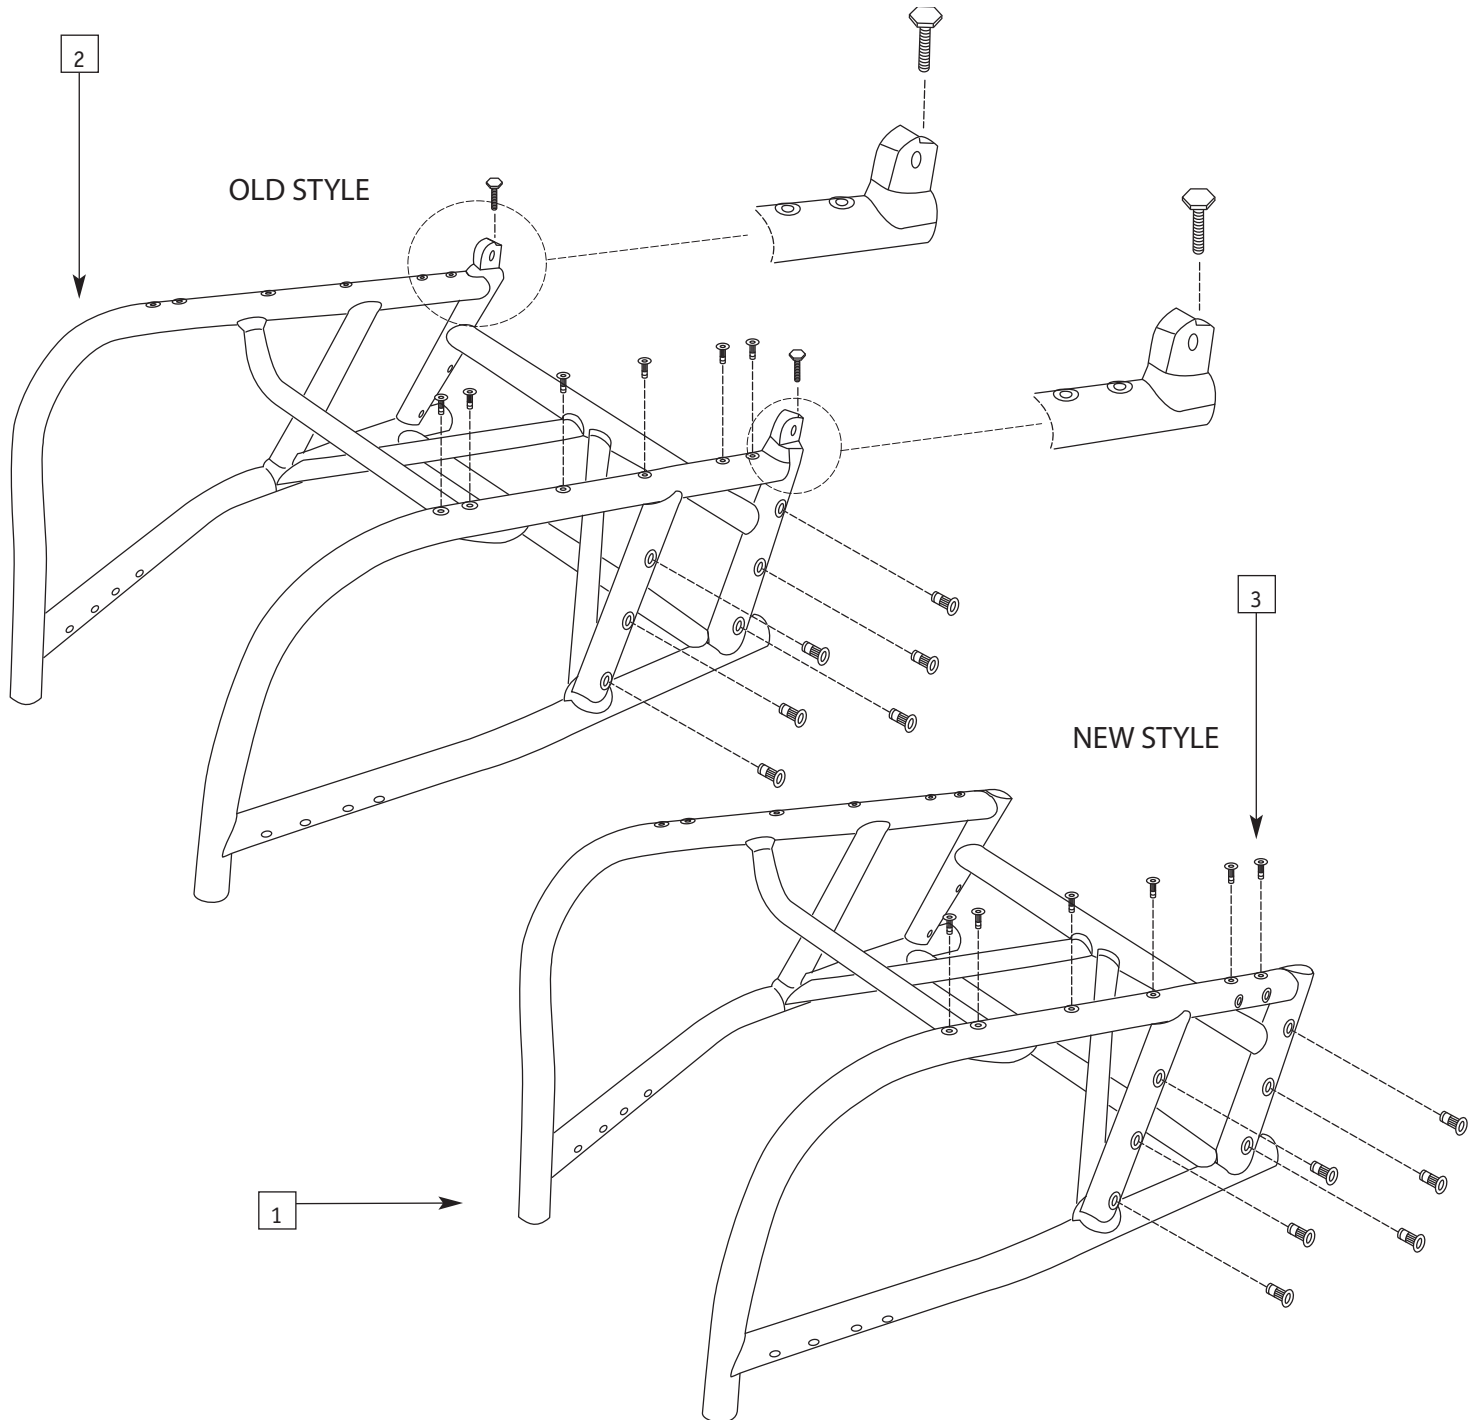

**LITTLE DIPPER FRAME ONLY
(OLD & NEW STYLE)**

ITEM	PART #	DESCRIPTION	QTY.	COLOR
1	0191-XXX	Little Dipper Frame w/Pork-Chop (specify width & Depth)	1	Raw
2	0191-XXX	Little Dipper Frame-old style (specify width & Depth)	1	Raw
3	0100-301	10 - 32 Nutsert (Long)	12	Gold