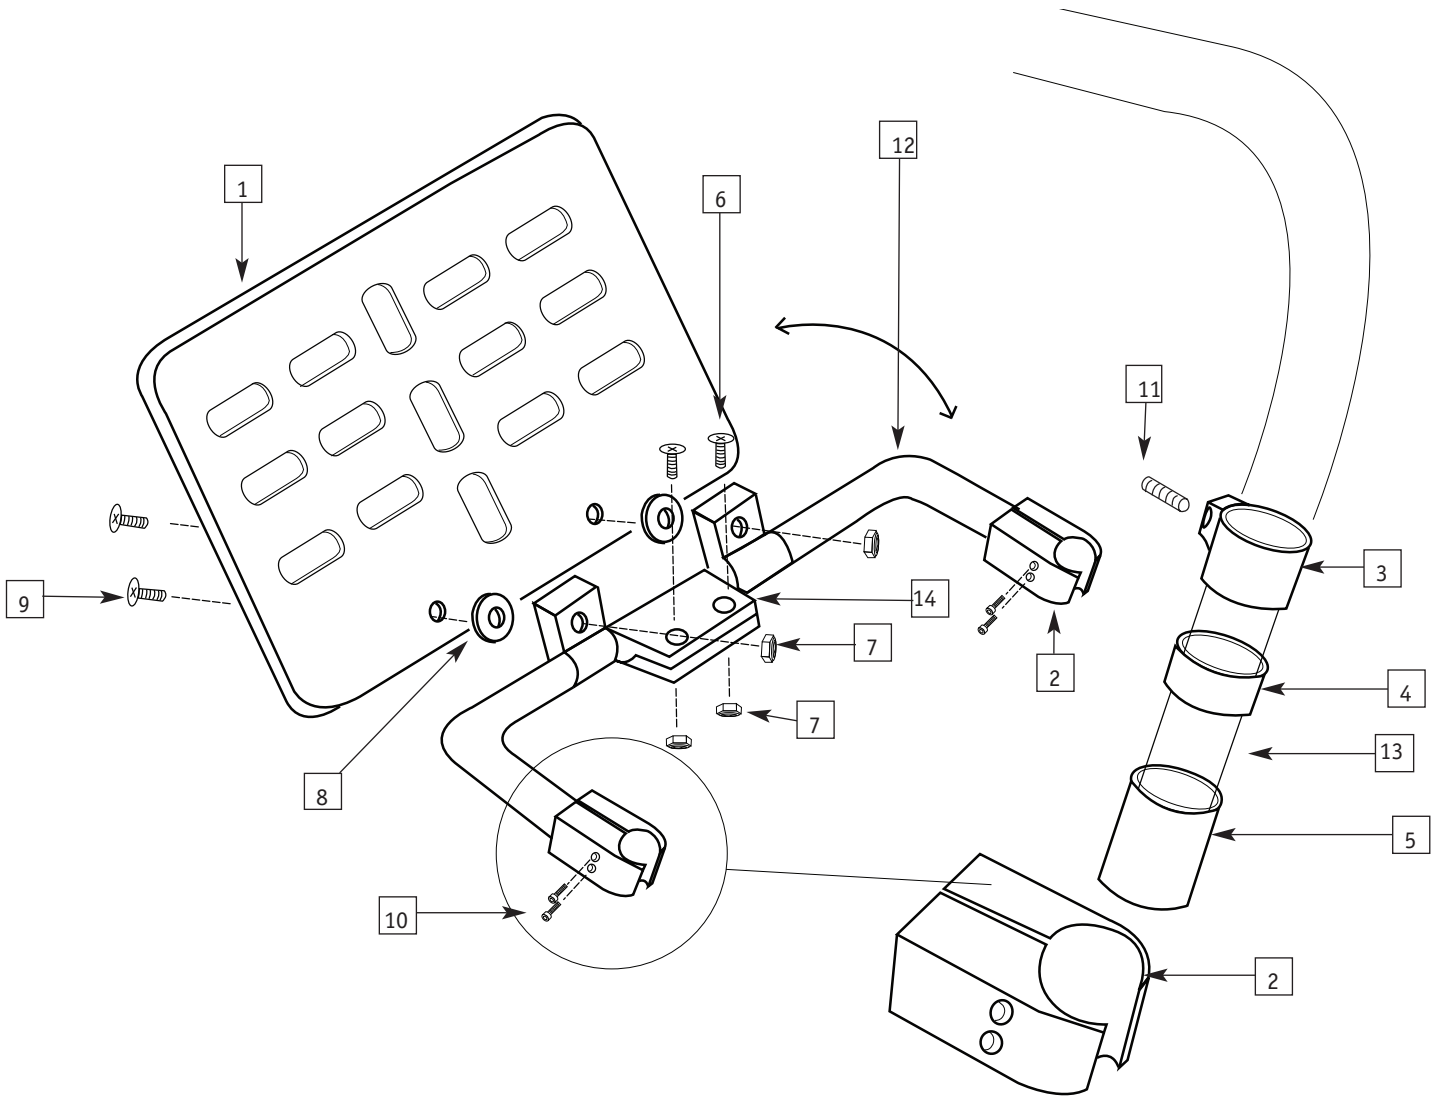

FOOTREST ASSEMBLY (FLIP-BACK STYLE)

ITEM	PART #	DESCRIPTION	QTY.	COLOR
1	0416-102	Aluminum Foot Plate	1	Blk
2	0472-105	Clamp (Inside)	1	Blk
2	0472-110	Clamp (Outside)	1	Blk
3	0168-301	Footrest Ring	2	Blk
4	0082-300	Slip Fit Bushing 1" x 3/4"	2	Blk
5	0472-115	Slip Fit Bushing 1" x 2"	2	Blk
6	0582-300	Counter Sunk 1/4 - 20 x 3/4"	2	Sil.
7	0116-300	Nutlock Nut 1/4 - 20 (Thin)	2	Sil.
8	0294-307	Plastic Spacer Washer	2	Wht
9	0437-300	Counter Sunk 1/4 - 20 x 1	2	Sil.

ITEM	PART #	DESCRIPTION	QTY.	COLOR
9	0116-300	Nutlock Nut 1/4 - 20 (Thin)	2	Sil.
10	0110-300	1/4-20 x 1" Hex	2	Sil.
11	0256-102	1/4 28 - 1/2 Set Screw	2	Blk
12	0416-199	Foot Rest Loop	2	Blk
13	0416-080	Footrest Extension Tube 6"	2	Blk
14	0472-120	Footrest Angle Clamp	1	Blk
Assy.	0472-301	Footrest Assembly (Including Items 1-10)	1	Blk