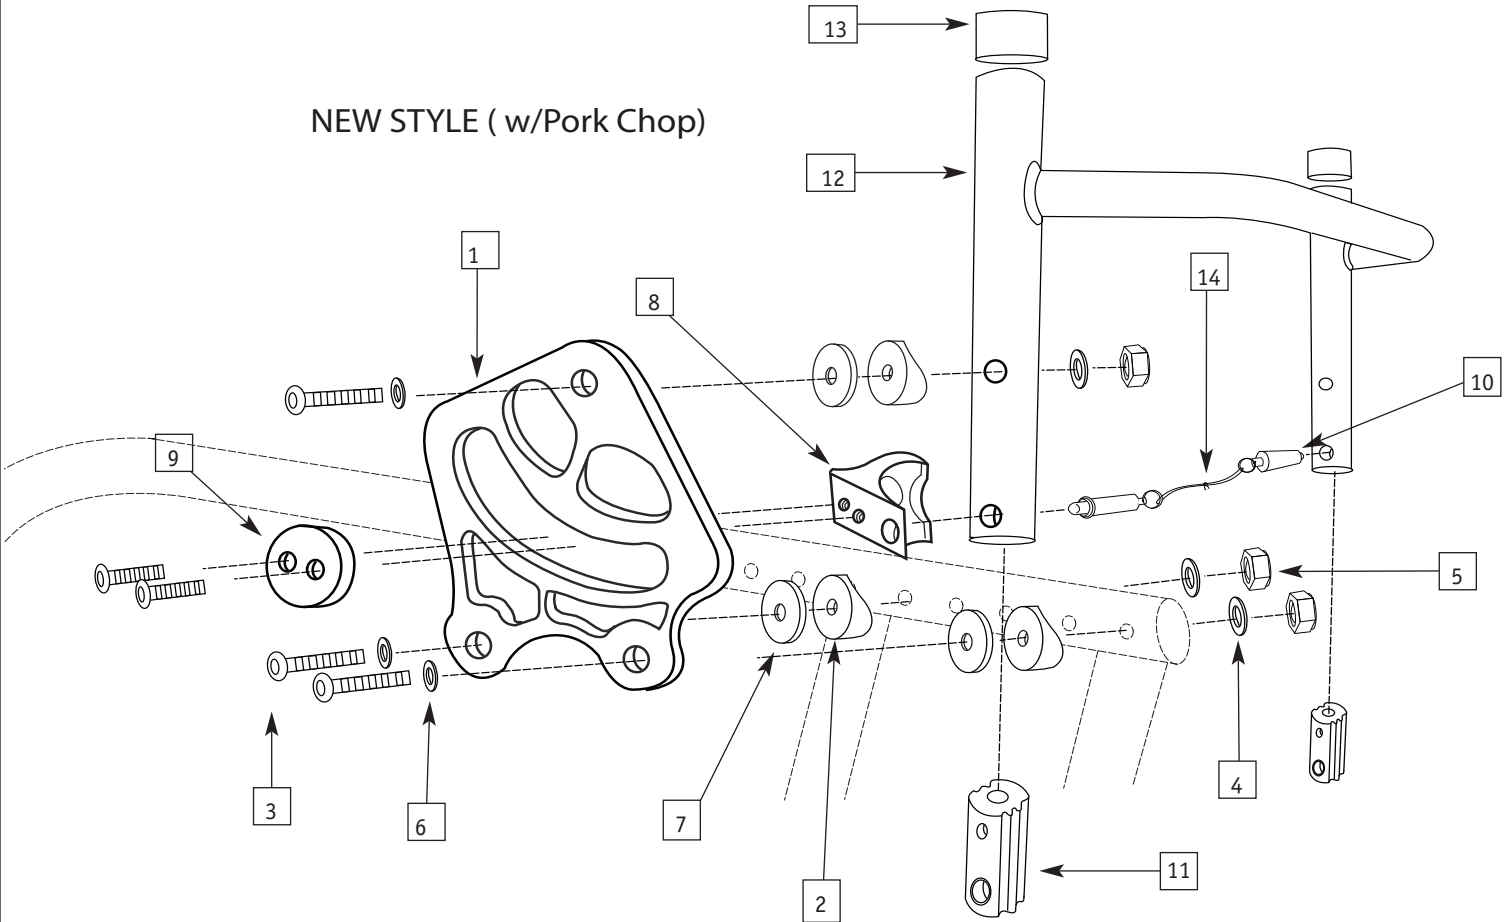

RIGID BACKREST ASSEMBLY WITH PORKCHOP (NEW STYLE)

NEW STYLE (w/Pork Chop)

ITEM	PART #	DESCRIPTION	QTY.	COLOR
1	0460-300	Pork Chop (Lock Support)	2	Blk
2	0079-300	Saddle	6	Sil.
3	0112-300	1 3/4" Button Screw	6	S.S.
4	0277-300	1/4" Washer (Standard)	12	Blk
5	0116-300	1/4 - 20 Nylock Nut	6	Blk
6	0277-300	1/4" Washer (Standard)	12	Blk
7	0259-300	Fender Washer	2	Blk
8	0476-110	Saddle Stop	2	Sil.

ITEM	PART #	DESCRIPTION	QTY.	COLOR
9	0476-100	Round Retainer Plate	2	Blk
10	0476-300	Locking Mechanism	2	Sil.
11	0082-300	Plastic Slip-Fit Bushing	2	Sil.
12	0473-xxx	Rigid Backrest (specify width)	1	Sil.
13	0082-300	Plastic Slip-Fit Bushing	2	Blk
14	0294-306	Pull Cord	1	Blk