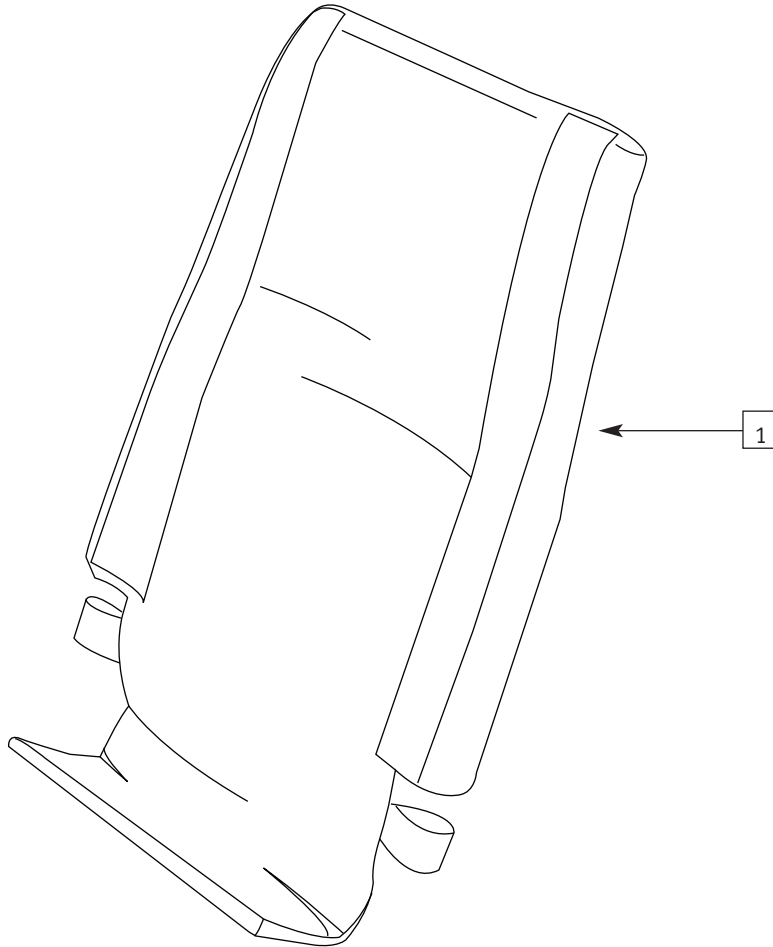

BACK UPHOLSTERY (STANDARD)

- Optional Colors and Patterns Available Upon Request
- Leather Sides Available Upon Request

ITEM	PART #	DESCRIPTION	QTY.	COLOR
1	0089-XXX	STD Back Upholstery (Specify Width & Height)	1	Blk