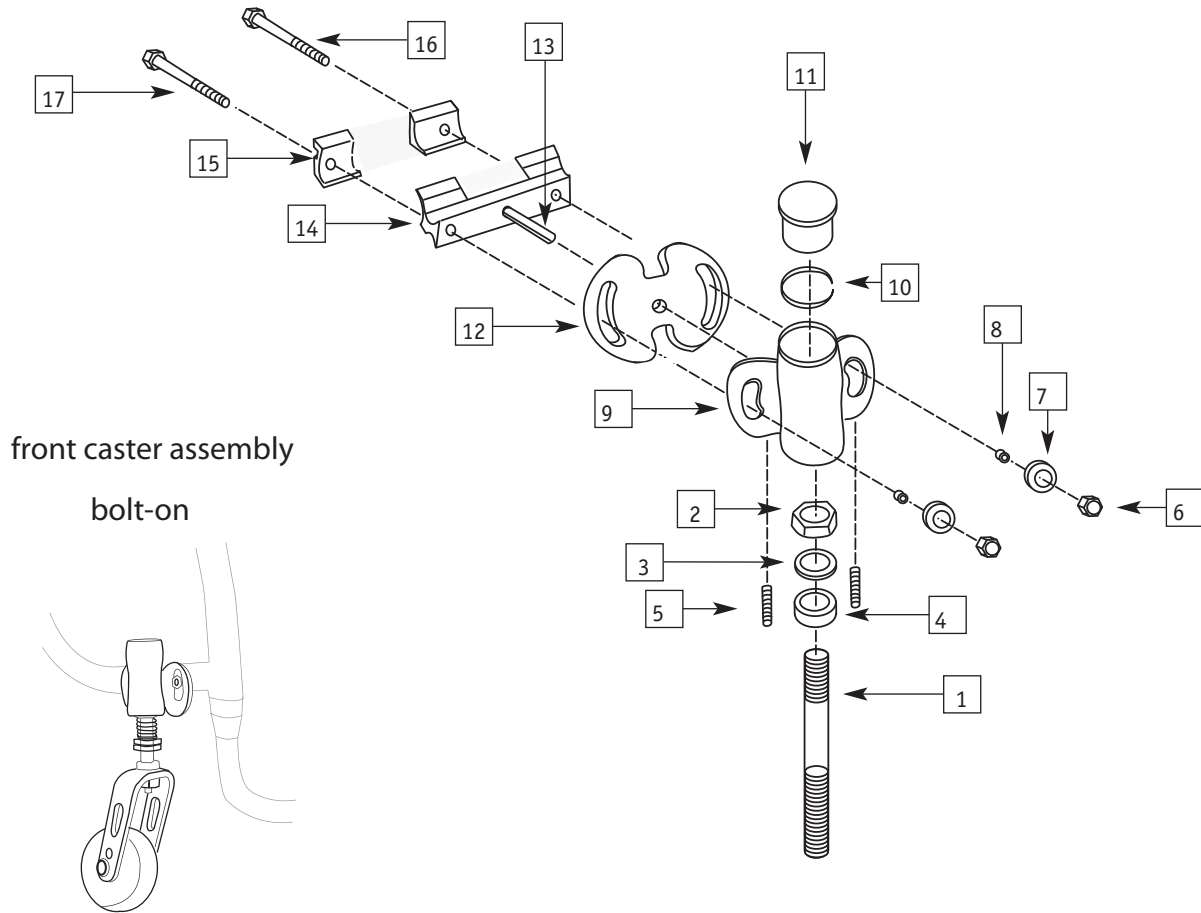

FRONT CASTER HOUSING ASSEMBLY

ITEM	PART #	DESCRIPTION	QTY.	COLOR
1	0408-300	Caster Stud (Short)	1	Sil.
2	0260-300	1/2 - 20 Thin Nylock Nut	2	Sil.
3	0119-300	1/2" 1.D Light Washer	4	S.S.
4	0113-300	Housing Bearing 1/2" 1.D	2	Blk
5	0255-301	10 - 32 x 1 Set Screw	2	S.S.
6	0278-300	1/4 - 20 Pinched Head Nut	2	Sil.
7	0107-300	1/4" 1.D Washer	2	Sil.
8	0273-300	1/4" 1.D Bronze Bushing	2	Gld
9	0170-302	Caster Housing	1	Blk
10	0274-300	Snap Ring 1 - 125 1.D	1	Gld
11	0087-300	Caster Housing Cap	1	Blk
12	0398-300	Housing Camber Disc	1	Blk
13	0246-301	1/4 x 1 Roll Pin	1	Sil.

ITEM	PART #	DESCRIPTION	QTY.	COLOR
14	0248-304	Caster Spacer Block 1.0 (wide)	1	Blk
15	0248-306	Inside Caster Block	2	Blk
16	0269-300	1/4 - 20 x 2 1/2 Hex Head Bolt	1	Sil.
17	0270-300	1/4 - 20 x 2 1/2 Hex Head Bolt	1	Sil.
14	0248-303	Caster Spacer Block .500 (wide)	1	Blk
14	0248-305	Caster Spacer Block 1.50 (wide)	1	Blk