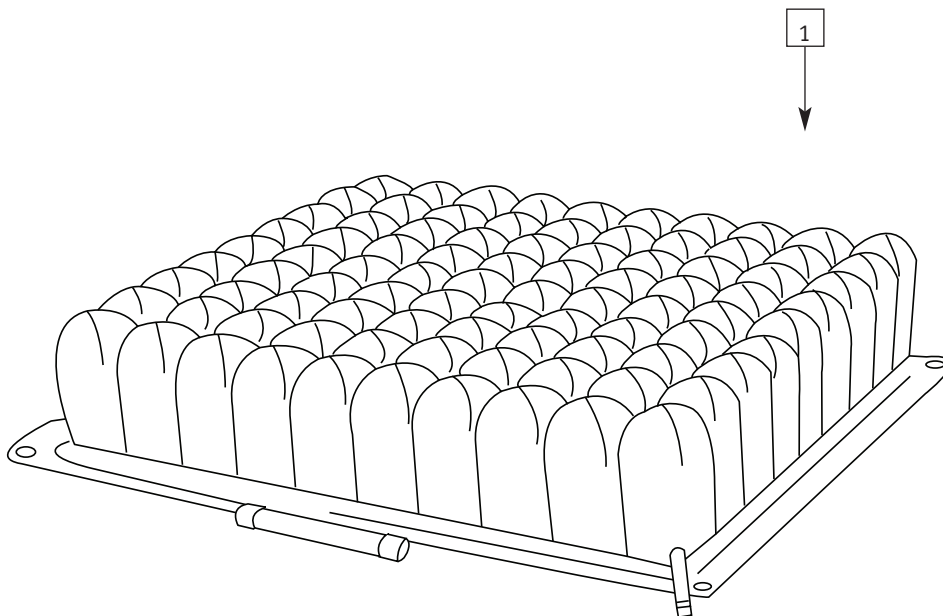

ROHO QUADRO SELECT

ITEM	PART #	DESCRIPTION	QTY.	COLOR
1	0601-XXX	ROHO Quatro Select (See next page for available sizes)	1	Blk