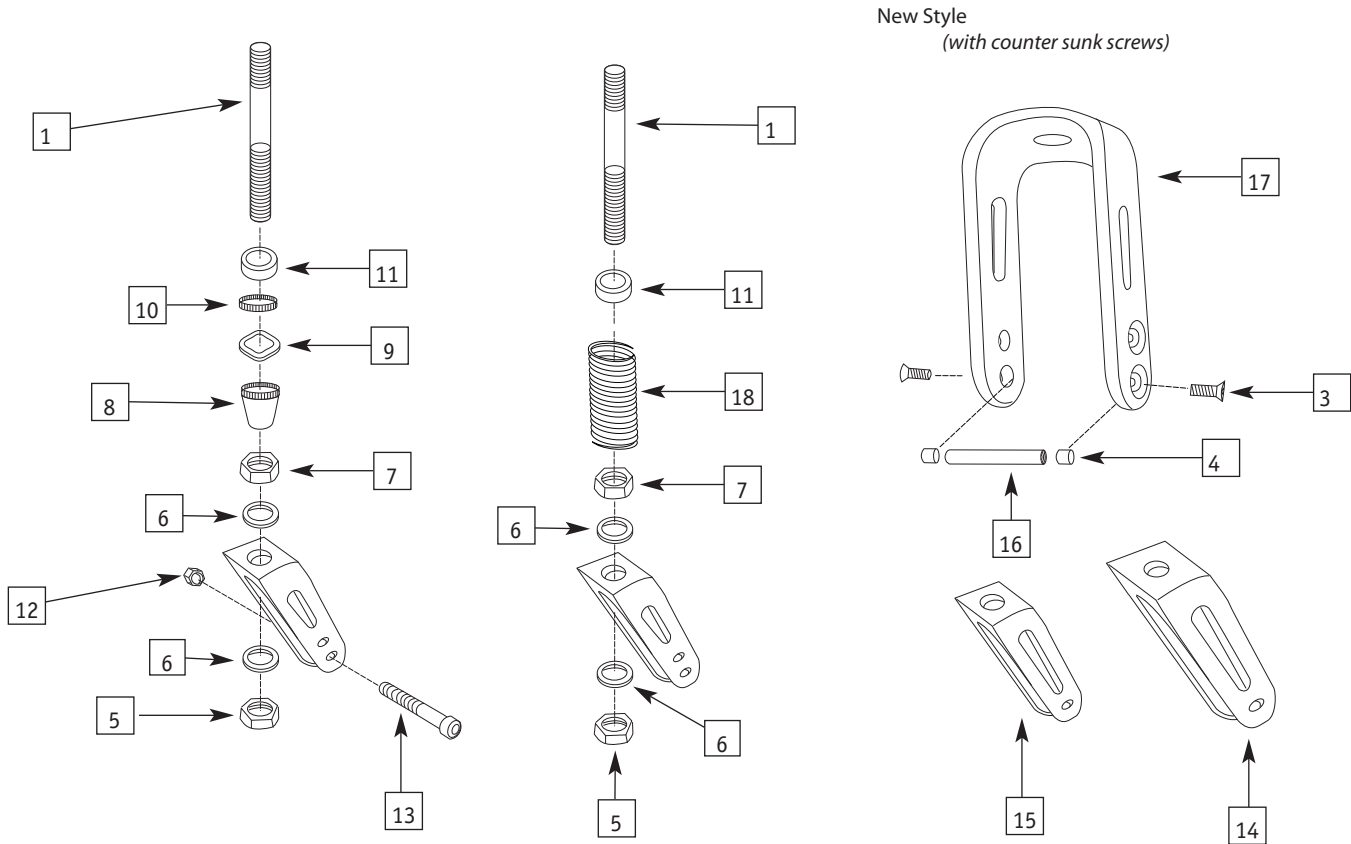

FORK ASSEMBLY

ITEM	PART #	DESCRIPTION	QTY.	COLOR
1	0408-300	Caster Stud (Short)	1	SiL.
1	0408-301	Caster Stud (Long)	1	SiL.
3	0615-300	1/4 -20 x 1/2 (Counter Sunk) Flat	2	Blk
4	0257-300	5/16" 1.D Caster Spacer	2	Blk
5	0260-300	1/2 - 20 Thin Nylock Nut	2	SiL.
6	0119-300	1/2" 1.D Light Washer	4	S.S.
7	0121-300	1/2 - 20 Hex Fine Jam Nut	1	SiL.
8	0123-300	Tall Knurl Nut	1	Blk
9	0120-300	Wavy Washer 1/2" 1.D	1	SiL.
10	0122-300	Thin Knurl Nut	1	Blk
11	0130-300	Housing Bearing 1/2" 1.D	2	Blk
12	0117-300	5/16" - 24 Nylock Nut	1	SiL.
13	0264-300	5/16 Fine 2 1/4" (Allen Head)	1	SiL.

ITEM	PART #	DESCRIPTION	QTY.	COLOR
14	0307-300	Caster Fork (10" Wheel)	1	Blk
15	0273-300	Caster Fork (8" x 2" Wheel)	1	Blk
16	0605-300	Spacer With Threads	1	SiL.
17	0307-400	Caster Fork (Counter Sunk) Mini	1	Blk
17	0307-401	Caster Fork (Counter Sunk) Medium	1	Blk
17	0307-403	Caster Fork (Counter Sunk) Standard	1	Blk
18	0176-300	Caster Spring (for 1/2" stud)	1	Raw