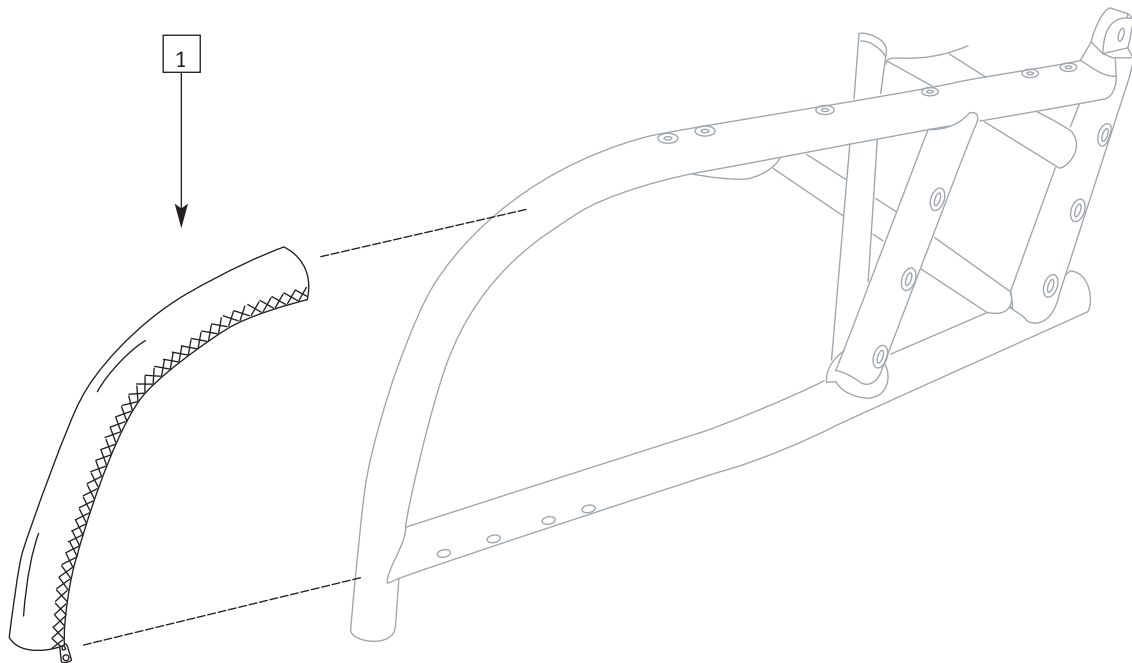

FRAME PROTECTORS

ITEM	PART #	DESCRIPTION	QTY.	COLOR
1	0136-301	Leather Frame Protector w/Zipper 10" for 1.0" Tubing	2	Blk
1	0136-302	Leather Frame Protector w/Zipper 12" for 1.0" Tubing	2	Blk
1	0136-303	Leather Frame Protector w/Zipper 14" for 1.0" Tubing	2	Blk
1	0136-305	Leather Frame Protector w/Zipper 10" for .750" Tubing	2	Blk
1	0136-306	Leather Frame Protector w/Zipper 12" for .750" Tubing	2	Blk
1	0136-307	Leather Frame Protector w/Zipper 14" for .750" Tubing	2	Blk