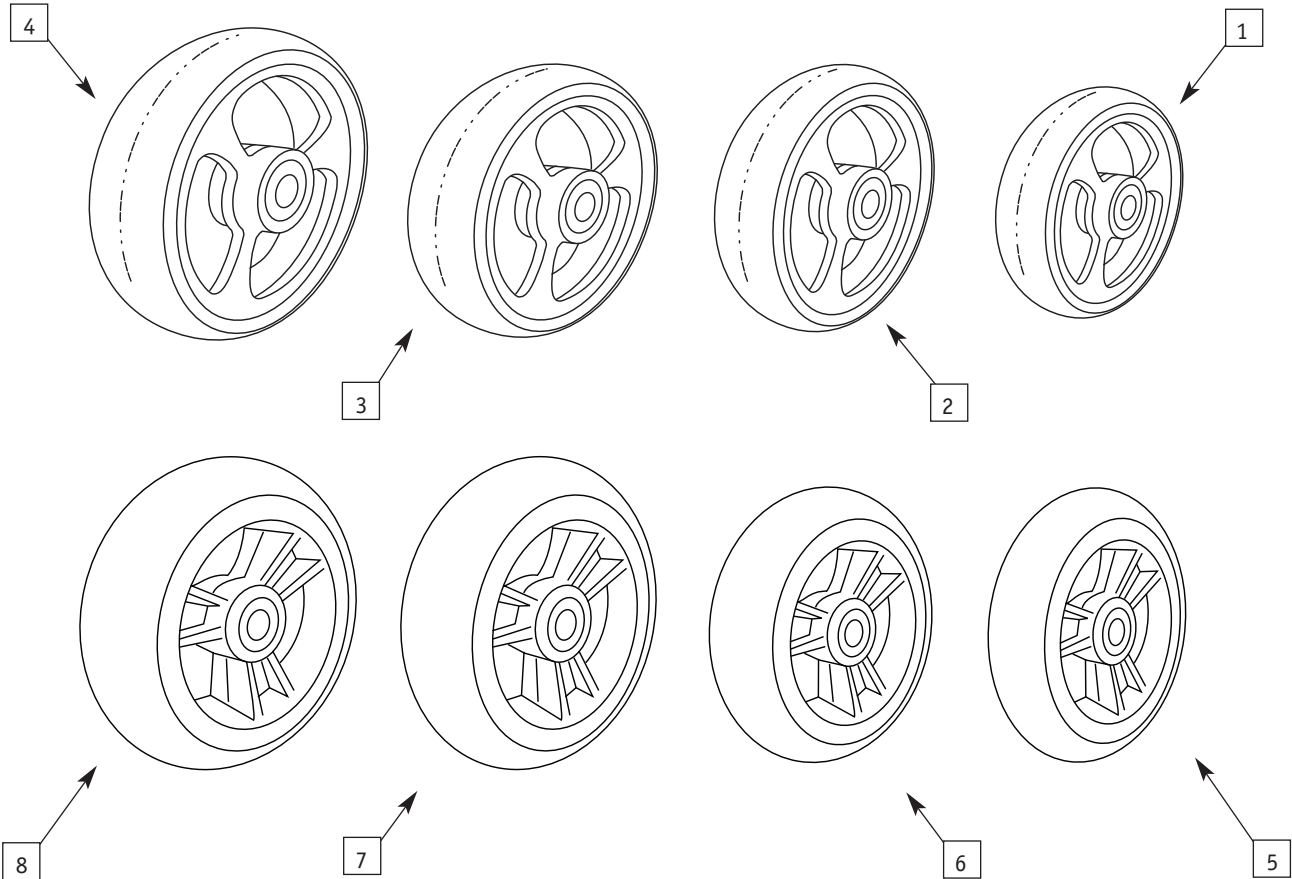

FROGLEG CASTERS (COMPOSITE AND ALLUMINUM)

ITEM	PART #	DESCRIPTION	QTY.	COLOR
1	0410-305	Frogleg Caster (Alluminum) 3" x 1"	2	Blk
1	0410-310	Frogleg Caster (Alluminum) 3" x 1"	2	Sil.
2	0410-302	Frogleg Caster (Alluminum) 4" x 1"	2	Blk
2	0410-303	Frogleg Caster (Alluminum) 4" x 1"	2	Sil.
3	0410-318	Frogleg Caster (Alluminum) 4" x 1 1/2"	2	Sil.
3	0410-500	Frogleg Caster (Alluminum) 4" x 1 1/2"	2	Blk
3	0410-510	Frogleg Caster (Alluminum) 4" x 1 1/2"	2	Red
3	0410-520	Frogleg Caster (Alluminum) 4" x 1 1/2"	2	Blue
3	0322-300	Frogleg Caster (Alluminum) 4" x 1 1/2"	2	Yell.
4	0410-335	Frogleg Caster (Alluminum) 5" x 1"	2	Sil.
4	0410-340	Frogleg Caster (Alluminum) 5" x 1"	2	Blk
4	0410-320	Frogleg Caster (Alluminum) 5" x 1 1/2"	2	Blk
4	0410-323	Frogleg Caster (Alluminum) 5" x 1 1/2"	2	Sil.

ITEM	PART #	DESCRIPTION	QTY.	COLOR
5	0410-590	Frogleg Caster (Composite) 4" x 1"	2	Blk
6	0410-375	Frogleg Caster (Composite) 4" x 1 1/2"	2	Blk
6	0410-380	Frogleg Caster (Composite) 4" x 1 1/2"	2	Red
6	0410-390	Frogleg Caster (Composite) 4" x 1 1/2"	2	Blue
6	0410-400	Frogleg Caster (Composite) 4" x 1 1/2"	2	Yell.
7	0410-600	Frogleg Caster (Composite) 5" x 1"	2	Blk
8	0410-410	Frogleg Caster (Composite) 5" x 1 1/2"	2	Red
8	0410-420	Frogleg Caster (Composite) 5" x 1 1/2"	2	Yell.
8	0410-430	Frogleg Caster (Composite) 5" x 1 1/2"	2	Blue
8	0410-440	Frogleg Caster (Composite) 5" x 1 1/2"	2	Blk