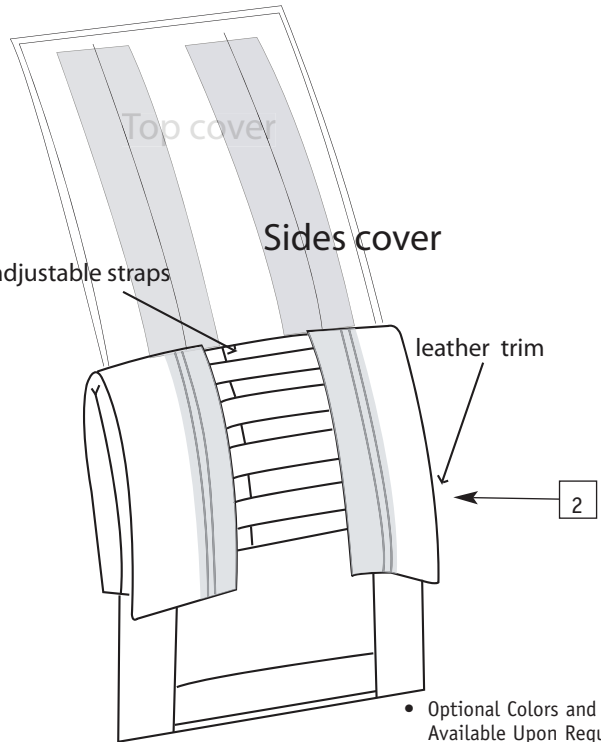

ADJUSTABLE TENSION BACKREST

Adjustable Backrest

Top cover

top cover folds over the adjustable straps

- Optional Colors and Patterns Available Upon Request
- Leather Sides Available Upon Request

ITEM	PART #	DESCRIPTION	QTY.	COLOR
1	0089-xxx	Adjustable Straps (Standard Trim) Specify Width and Height	1	Blk
2	0089-xxx	Adjustable Straps (Leather Trim) Specify Width and Height	1	Blk