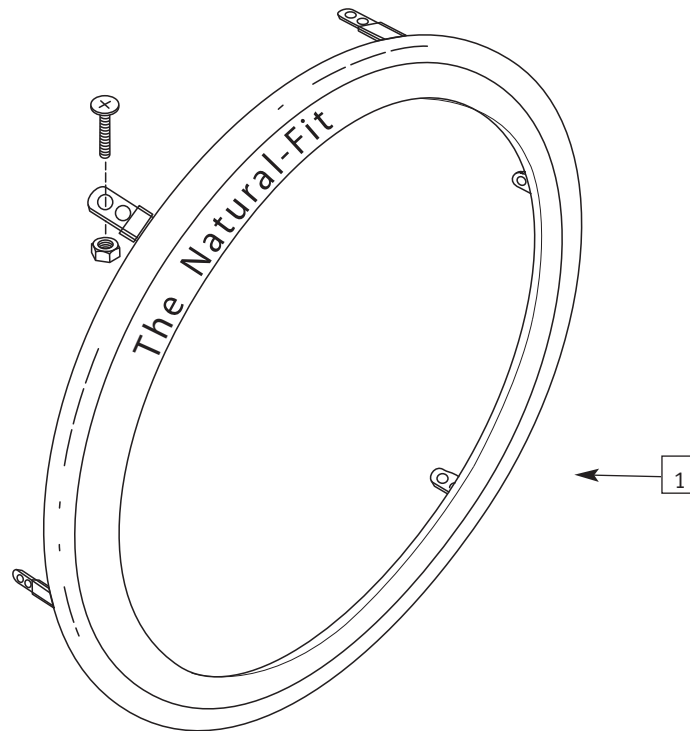

NATURAL FIT HANDRIM

ITEM	PART #	DESCRIPTION	QTY.	COLOR
1	0013-300	Handrim Only Natural Fit 22"	2	Blk
1	0246-304	Handrim Only Natural Fit 24"	2	Sil.
1	0254-301	Handrim Only Natural Fit 25"	2	S.S.
1	0012-300	Thumb Guard 22" Standard Grip	2	Blk
1	0408-300	Thumb Guard 24" Standard Grip	2	Sil.
1	0012-307	Thumb Guard 25" Standard Grip	2	Blk
1	0012-306	Quick Release B front 5.00	2	Blk
1	0012-305	Quick Release B front 6.00(discontinued)	2	Blk
1	0012-302	Quick Release front 3.75	2	Blk

ITEM	PART #	DESCRIPTION	QTY.	COLOR
1	0012-303	Thumb Guard 22" Super Grip	2	Blk
1	0012-304	Thumb Guard 24" Super Grip	2	Blk
1	0408-303	Thumb Guard 25" Super Grip	2	steel
1	0408-300	Handrim Assy. Natural Fit Super Grip 22"	2	steel
1	0408-301	Handrim Assy. Natural Fit Super Grip 24"	2	steel
1	0408-302	Handrim Assy. Natural Fit Super Grip 25"	2	steel
		Handrim Assy. Natural Fit Std Grip 22"		
		Handrim Assy. Natural Fit Std Grip 24"		
		Handrim Assy. Natural Fit Std Grip 25"