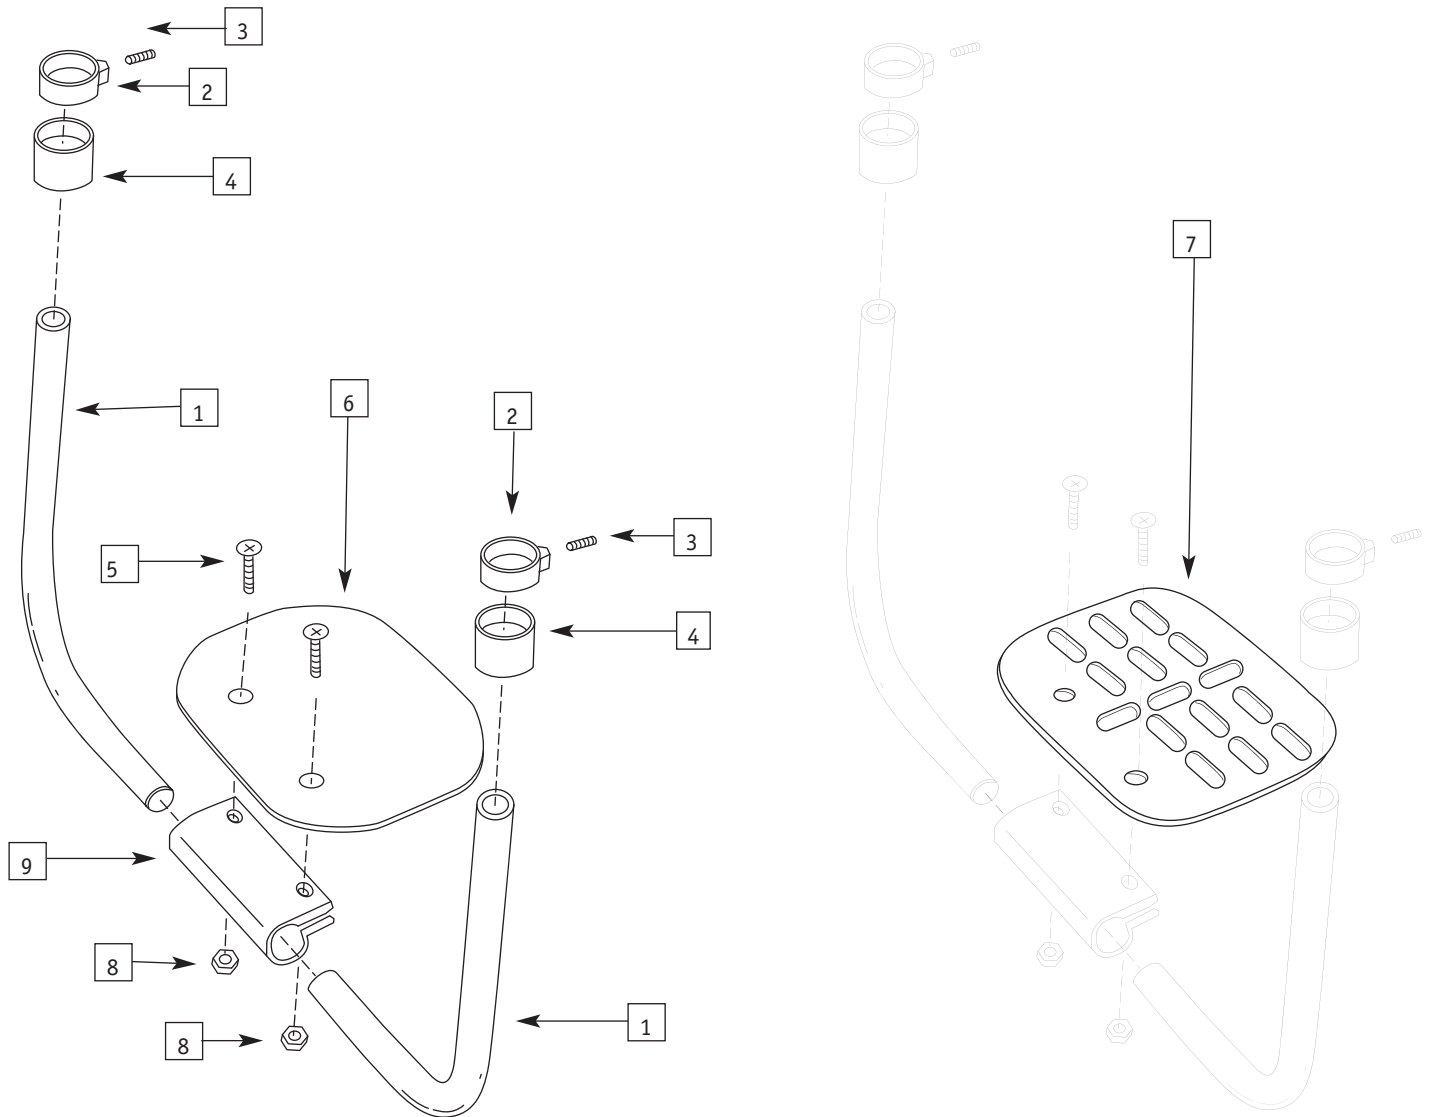

FOOTREST ASSEMBLY (STANDARD)

ITEM	PART #	DESCRIPTION	QTY.	COLOR
1	0416-199	Foot Rest L-part for 10" - 12" Wide Chair	2	Blk
1	0416-200	Foot Rest L-part for 10" - 14" Wide Chair	2	Blk
1	0416-201	Foot Rest L-part for 15" - 16" Wide Chair	2	Blk
1	0416-202	Foot Rest L-part for 17" - 19" Wide Chair	2	Blk
1	0416-203	Foot Rest L-part for 20"+ Wide Chair	2	Blk
2	0168-301	Foot Rest Ring	2	Blk
3	0256-301	1/4 - 28 x 1/2 Set Screw	2	S.S.
4	0082-300	Slip Fit Bushing 1" to 3/4"	2	Blk
5	0437-300	Counter Sunk 1/4 - 20 x 1 Bolt	2	Stl.
6	0416-102	Aluminum Foot Plate 7" x 5"	1	Blk

ITEM	PART #	DESCRIPTION	QTY.	COLOR
7	0416-300	Aluminum Foot Plate 6 1/2" x 5"	1	Blk
7	0416-301	Aluminum Foot Plate 8" x 6"	1	Blk
7	0416-302	Aluminum Foot Plate 11" x 6 1/2"	1	Blk
8	0116-300	1/4 - 20 Thin Nylon Nut	2	Stl.
8	0416-100	Foot Rest Clamp (short)	1	Blk
Assy.	0416-xxx	Footrest Assembly (Including Items 1-10)	1	Blk