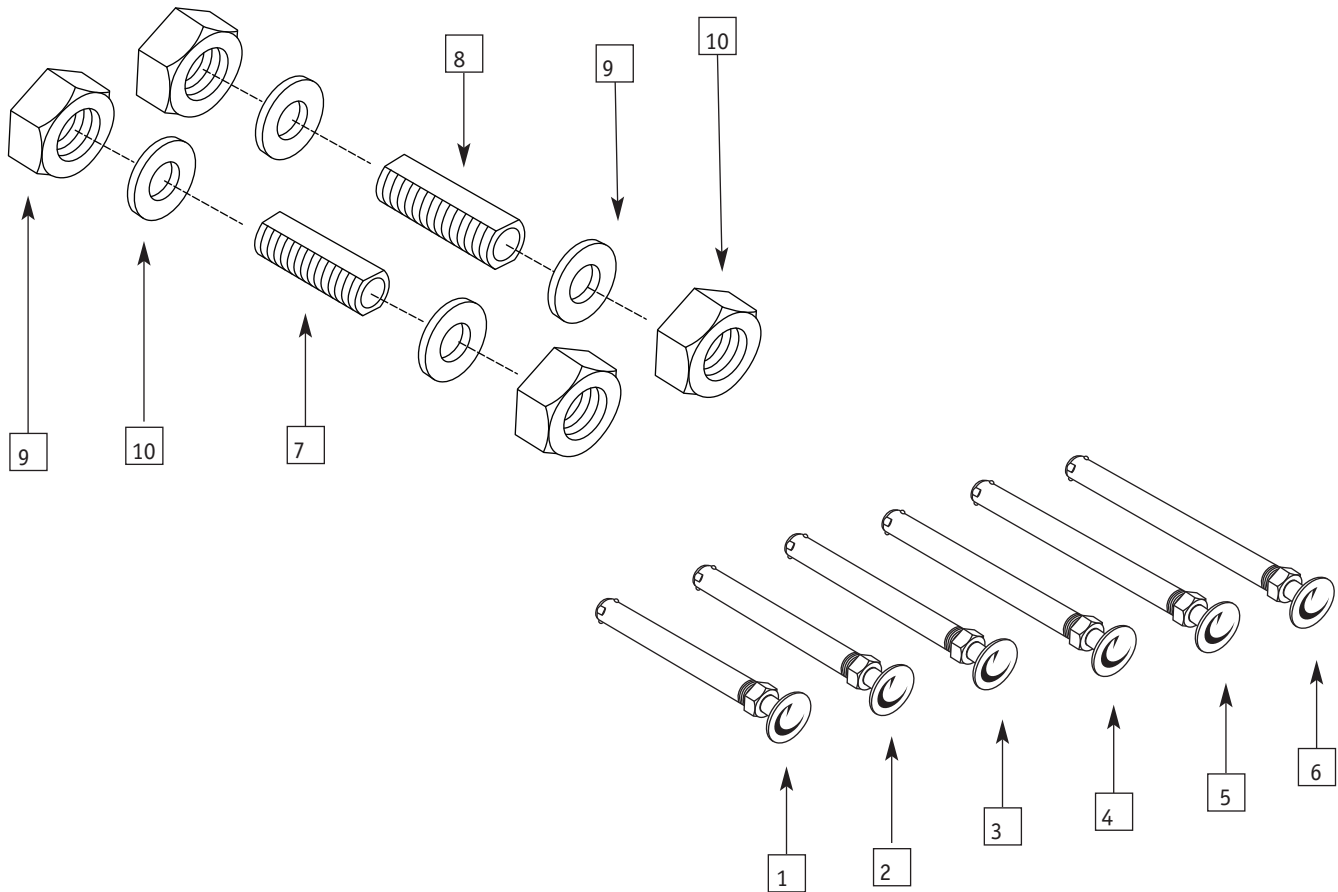

AXLE ASSEMBLY (BIG BUTTON)

ITEM	PART #	DESCRIPTION	QTY.	COLOR
1	0173-300	Quick Release Rear Axle Pin BB (4.500 x .500) Std Short	2	Blk
2	0173-301	Quick Release Rear Axle Pin BB (5.500 x .500) Std Long	2	Blk
3	0173-305	Quick Release Rear Axle Pin BB (3.750 x .500)	2	Blk
4	0173-310	Quick Release Rear Axle Pin BB (5.025 x .500)	2	Blk
5	0173-315	Quick Release Rear Axle Pin BB (4.125 x .500) Std Y360	2	Blk
6	0173-325	Quick Release Rear Axle Pin BB (5.470 x .600) Mag Long	2	Blk
7	0011-300	Short Axle Receiver	2	Raw
8	0011-301	Long Axle Receiver	2	Raw
9	0125-300	3/4" 1.D Flat Washer	2	Sil
10	0126-300	3/4" - 16 Hex Nut	2	Sil