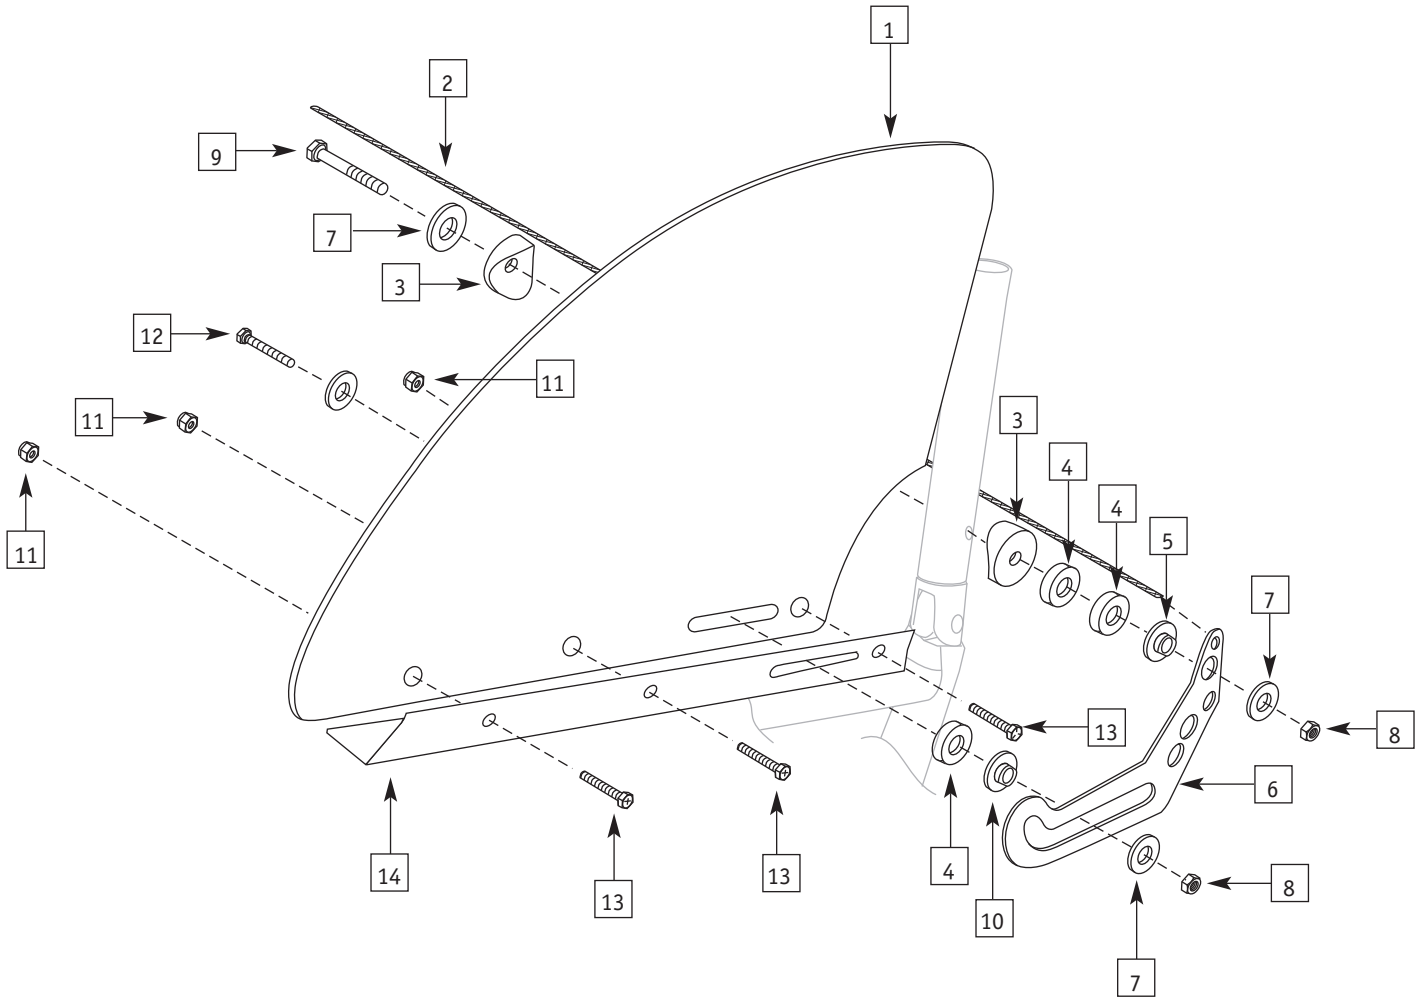

LOCKING MECHANISM WITH RIGID SIDE GUARD (OLD STYLE)

ITEM	PART #	DESCRIPTION	QTY.	COLOR
1	0093-303	Medium Rigid Side Guard	2	Blk
2	0294-306	1/16 Cord	1	Blk
3	0079-300	Plastic Saddle for 1" Tubing	4	Blk
4	0284-300	1/4" 1.D Nylon Spacer	6	White
5	0294-304	Slide Washer	4	Blk
6	0294-310	Slide Bracket	2	Blk
7	0107-300	1/4" 1.D Washer	4	Sil.

ITEM	PART #	DESCRIPTION	QTY.	COLOR
8	0116-300	1/4 20 Thin Nylock Nut	4	Sil.
9	0267-300	1/4 20 x 2 Hex Bolt	2	Sil.
10	0294-304	Slide Washer	4	Blk
11	0103-300	10 - 32 Thin Nylock Nut	6	Sil.
12	0403-300	1/4 - 20 x 1 Hex Head Bolt	2	Sil.
13	0105-300	10 - 32 x 1/2 Phillips Head Bolt	6	Sil.
14	0093-310	Rigid Side Guard Rail	2	Blk