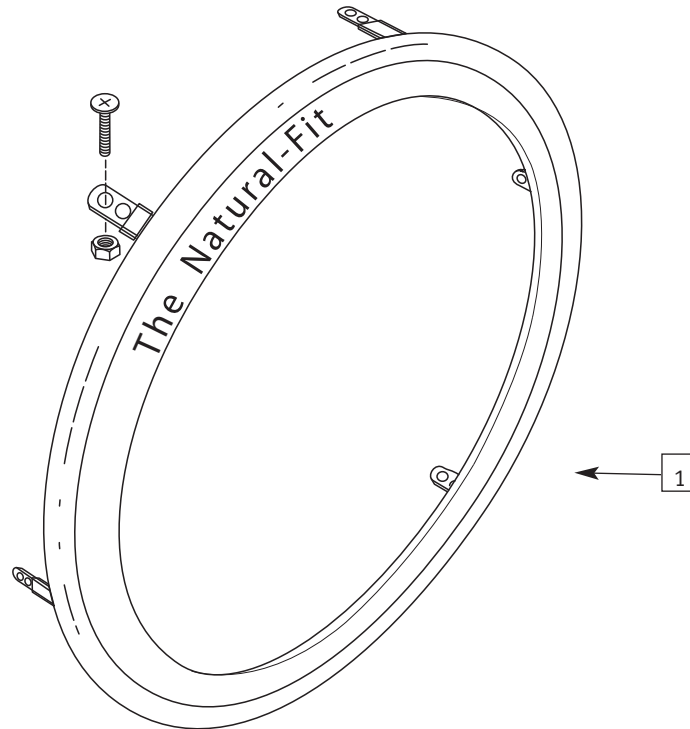

NATURAL FIT HANDRIM

ITEM	PART #	DESCRIPTION	QTY.	COLOR
1	0013-300	Handrim Only Natural Fit 22"	2	Blk
1	0246-304	Handrim Only Natural Fit 24"	2	Sil.
1	0254-301	Handrim Only Natural Fit 25"	2	S.S.
1	0012-300	Thumb Guard 22" Standard Grip	2	Blk
1	0408-300	Thumb Guard 24" Standard Grip	2	Sil.
1	0012-307	Thumb Guard 25" Standard Grip	2	Blk
1	0012-306	Quick Release B front 5.00	2	Blk
1	0012-305	Quick Release B front 6.00(discontinued)	2	Blk
1	0012-302	Quick Release front 3.75	2	Blk

ITEM	PART #	DESCRIPTION	QTY.	COLOR
1	0012-303	Thumb Guard 22" Super Grip	2	Blk
1	0012-304	Thumb Guard 24" Super Grip	2	Blk
1	0408-303	Thumb Guard 25" Super Grip	2	steel
1	0408-300	Handrim Assy. Natural Fit Super Grip 22"	2	steel
1	0408-301	Handrim Assy. Natural Fit Super Grip 24"	2	steel
1	0408-302	Handrim Assy. Natural Fit Super Grip 25"	2	steel
		Handrim Assy. Natural Fit Std Grip 22"		
		Handrim Assy. Natural Fit Std Grip 24"		
		Handrim Assy. Natural Fit Std Grip 25"