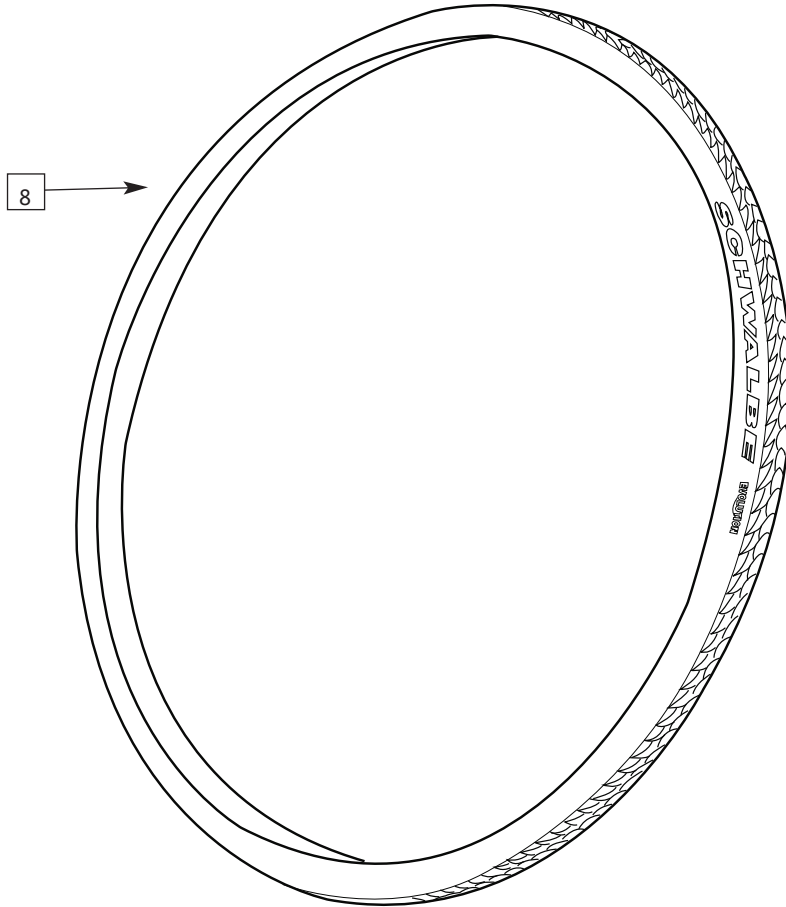

TIRES

ITEM	PART #	DESCRIPTION	QTY.	COLOR
1	0375-160	20 Black Solid Tire"	2	Blk
1	0375-170	22 Gray Solid Tire"	2	Grey
1	0400-170	24" Solid tire	2	Blue
1	0400-160	24" Solid tire	2	Red
1	0400-300	Solid tire 24"(24-100p)	2	Blk
1	0524-302	25 Solid tire	2	Grey
1	---	Thread Pattern for 20", 24", 26" 1.P	2	Grey
2	0043-300	Tire low pressure pneumatic 20" by 1 3/8" clincher	2	Gray
2	0044-300	Tire 22 low pressure pneumatic 22" by 1 3/8" clincher	2	Gray
2	0045-300	Tire 24 x 1 3/8 low pr. pneumatic 24" by 1 3/8" clincher	2	Blk/Gry
2	0046-300	Tire low pressure pneumatic 26" by 1 3/8" clincher	2	Grey
3	0050-300	Tire off road tire(moderate) 24" by 1 3/4" all Terrain	2	Gray
3	0050-300	V-Track Knobby 5 for 24" x 1 3/8	2	Gray
4	0447-300	Tire 27" High Pressure pneumatic (27" x 1")	2	Gray

ITEM	PART #	DESCRIPTION	QTY.	COLOR
5	---	Thread Pattern for 20", 22", 24", 25", 26" H.P	2	Gray
5	0386-300	Tire high pressure pneumatic 20" by 1" Primo	2	Gray
5	0388-300	Tire high pressure pneumatic 22" by 1" Primo	2	Gray
5	0047-300	Tire 24 x 1 primo tires (high press. pneumatic) 24" by 1" Primo	2	Gray
5	0049-300	Tire high pressure pneumatic 25" by 1" Primo Racer	2	Blk/Gry
5	0321-300	Aggressive Knobbys for 25"	2	Blk
6	0321-300	Knobby tire (aggressive tread) 26" x 1.95"	2	Blk
6	0321-301	Knobby tire (aggressive tread) 26" x 2.10"	2	Blk
7	0524-300	24" Solid Tire	2	Blk
7	0524-302	25" Solid Tire	2	Blk
8	0578-300	24" High Pressure Tire (Schwalbe)	2	Blk
8	0579-300	25" High Pressure Tire (Schwalbe)	2	Blk
9	0536-300	Knobby 24" x 2 (Kenda)	2	Gry/Blue
9	0536-301	Knobby 24" x 2 (Kenda)	2	Gry/Red