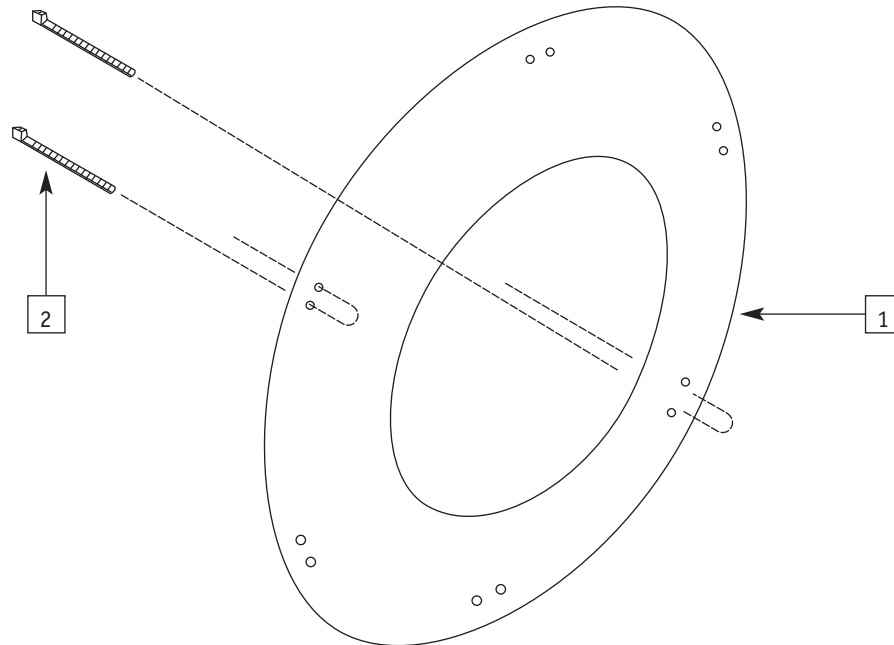

SPOKE PROTECTORS

ITEM	PART #	DESCRIPTION	QTY.	COLOR
1	0139-300	spoke protectors (flat) 20 black	2	black
1	0139-302	spoke protectors (flat) 22 black	2	black
1	0139-304	spoke protectors (flat) 24 black	2	black
1	0139-308	spoke protectors (flat) 25 black	2	black
1	0139-306	spoke protectors (flat) 26 black	2	black
2	0249-300	Zip Ties (Cable Ties) 7.5"	12	Blk