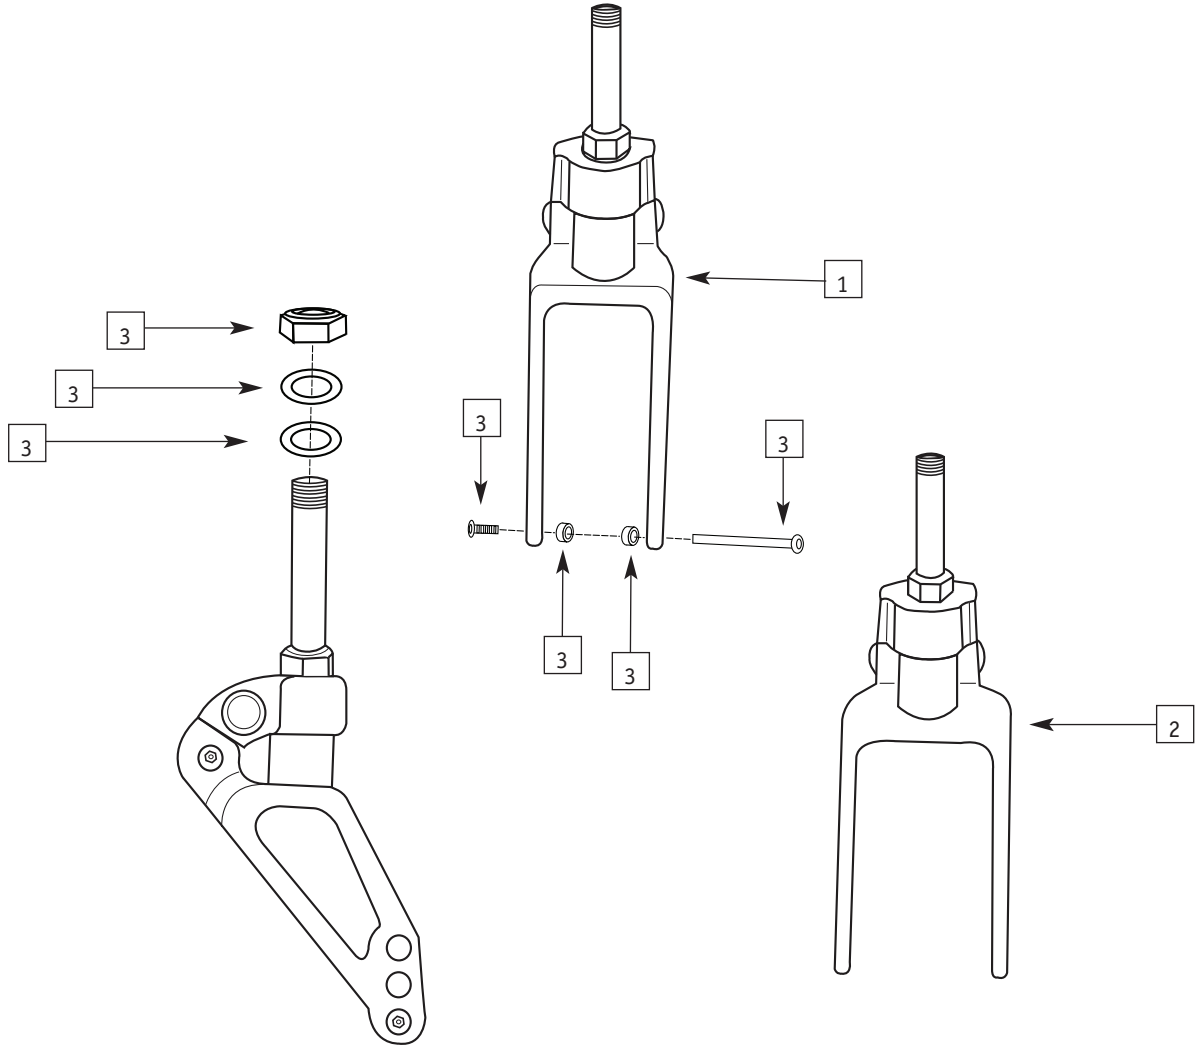

FROG LEGS CASTER ASSEMBLY

ITEM	PART #	DESCRIPTION	QTY.	COLOR
1	0410-300	Frog Legs Micro 1"width x 3"-5" (Black finish)	2	Blk
1	0410-301	Frog Legs Micro 1"width x 3"-5" (Aluminum finish)	2	Sil.
2	0410-315	Frog Legs Wide Body 1.5" width x 4"-5" (Black finish)	2	Blk
2	0410-316	Frog Legs Wide Body 1.5" width x 4"-5" (Aluminum finish)	2	Sil..
3	0410-100	Frog Leg Caster Wheel Hardware 1"		Sil..
3	0410-150	Frog Leg Caster Wheel Hardware 2"		Sil..