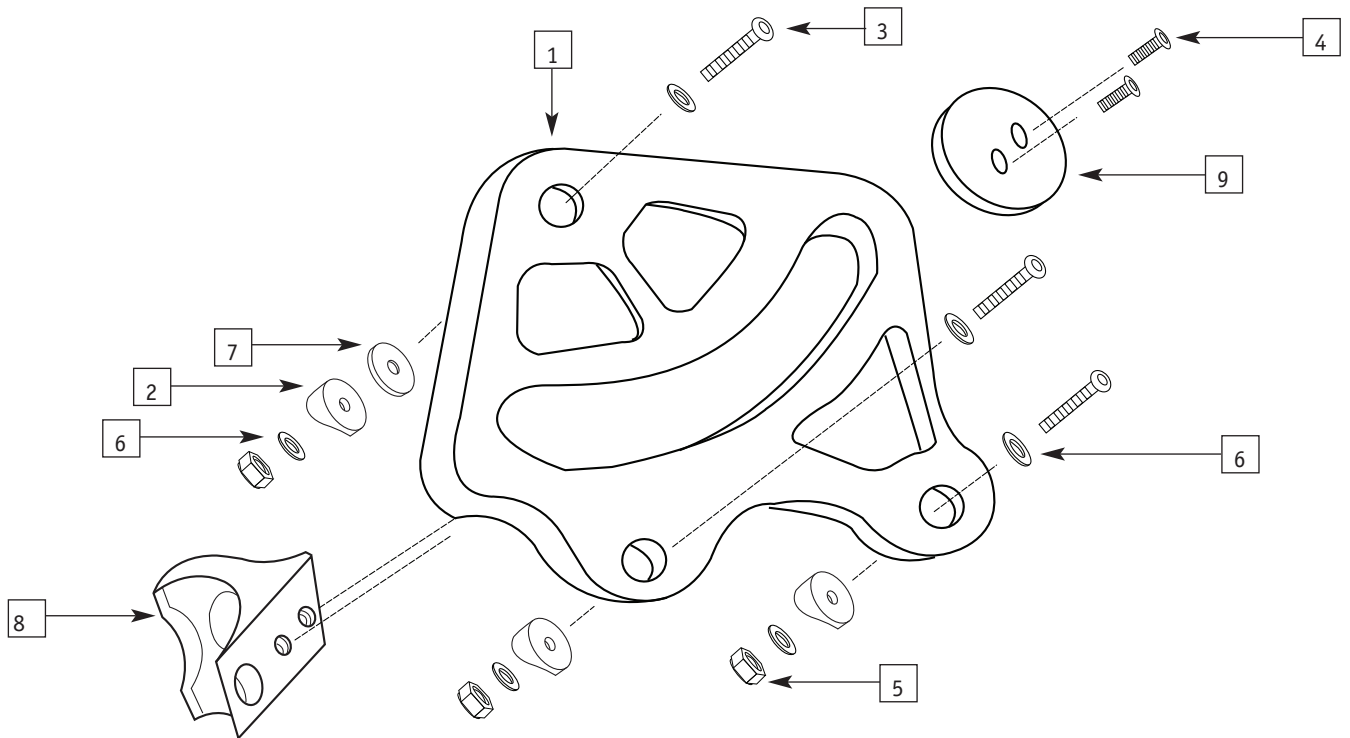

PORK CHOP ASSEMBLY

ITEM	PART #	DESCRIPTION	QTY.	COLOR
1	0460-300	Pork Chop (Lock Support)	2	Blk
2	0079-300	Saddle	6	Blk
3	0012-300	1 3/4" Button Screw	6	Sil..
4	0546-300	3/4" Button Screw	4	Sil..
5	0116-300	1/4 - 20 Nylock Nut	6	Sil..
6	0277-300	1/4" Washer (Standard)	12	Sil..
7	0259-300	Fender Washer	2	Sil.
8	0476-110	Saddle Stop	2	Blk
9	0476-100	Round Retainer Plate	2	Blk