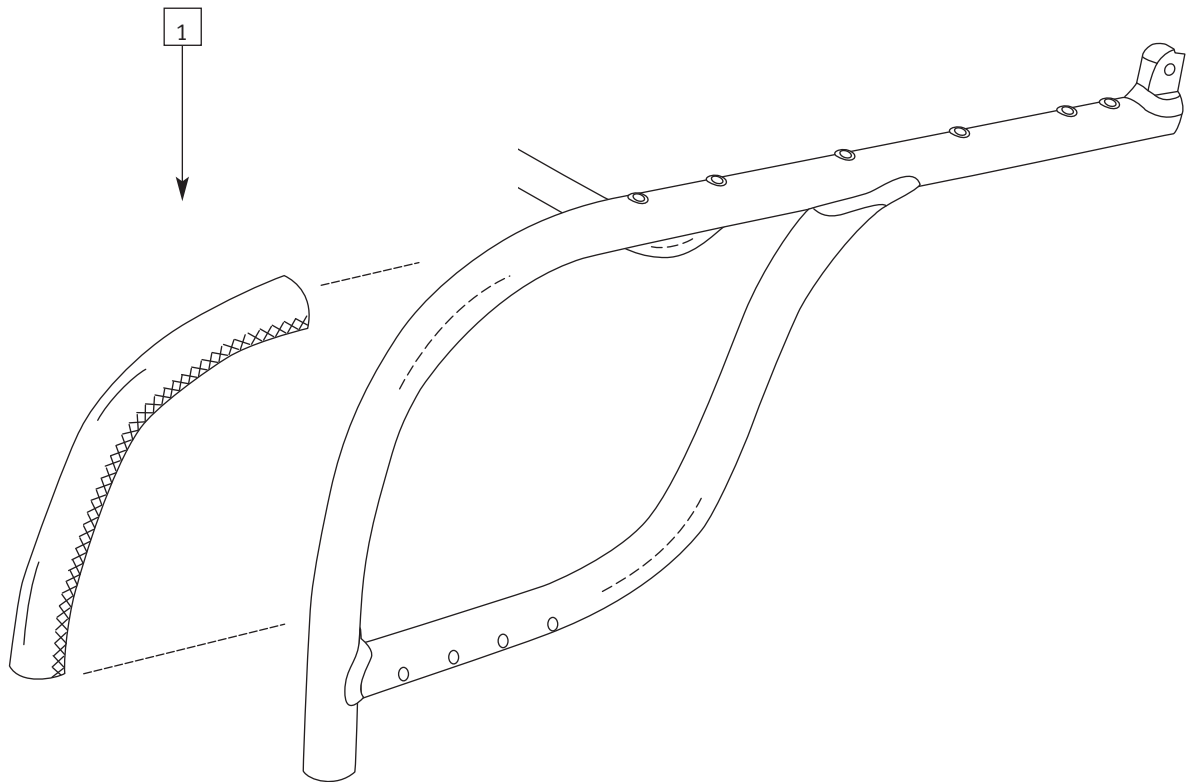

FRAME PROTECTORS

ITEM	PART #	DESCRIPTION	QTY.	COLOR
1	0136-301	Leather Frame Protector w/Zipper 10" for 1.0" Tubing	2	Blk
1	0136-302	Leather Frame Protector w/Zipper 12" for 1.0" Tubing	2	Blk
1	0136-303	Leather Frame Protector w/Zipper 14" for 1.0" Tubing	2	Blk
1	0136-305	Leather Frame Protector w/Zipper 10" for .750" Tubing	2	Blk
1	0136-306	Leather Frame Protector w/Zipper 12" for .750" Tubing	2	Blk
1	0136-307	Leather Frame Protector w/Zipper 14" for .750" Tubing	2	Blk