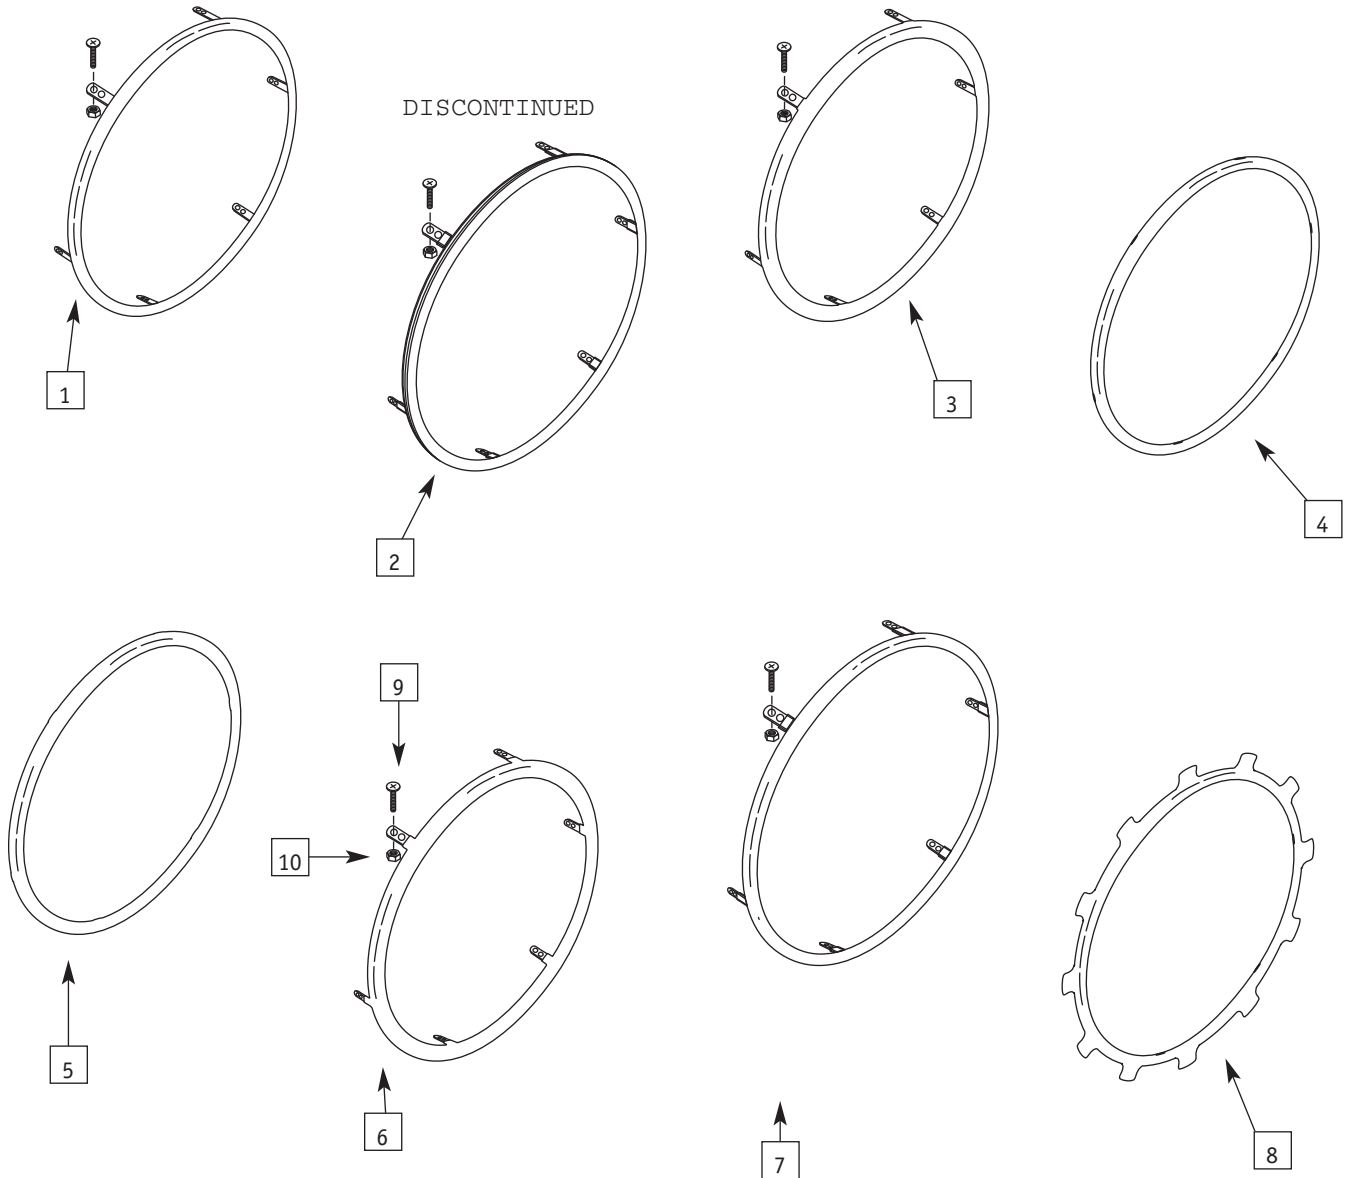

HANDRIM

ITEM	PART #	DESCRIPTION	QTY.	COLOR
1	0007-300	Handrim alum. w/welded tabs 17 1/2" for 20" wheel	2	blk
1	0007-301	Handrim alum. w/welded tabs 19 1/2" for 22" wheel	2	blk
1	0007-302	Handrim alum. w/welded tabs 21" for 24" wheel	2	blk
1	0007-304	Handrim alum. w/welded tabs 23" for 26" wheel	2	blk
1	0007-332	Handrim powder coated w/welded tabs 19 1/2" for 22" wheel	2	blk
1	0007-334	Handrim powder coated w/welded tabs 22" for 24" wheel	2	blk
1	0007-335	Handrim powder coated w/welded tabs 23" for 26" wheel	2	blk