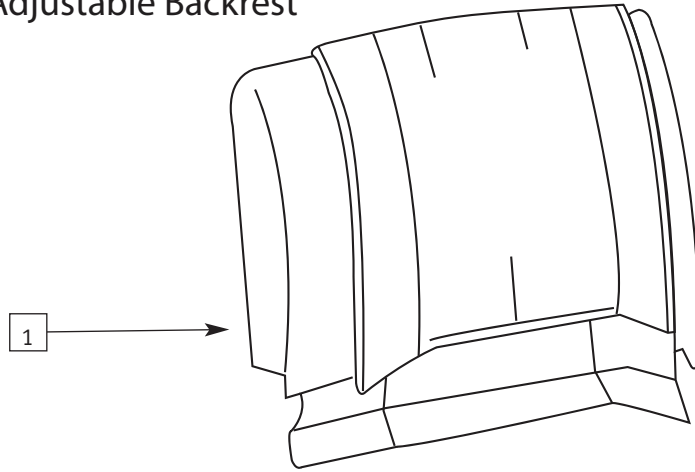

ADJUSTABLE TENSION BACKREST

Adjustable Backrest

Top cover