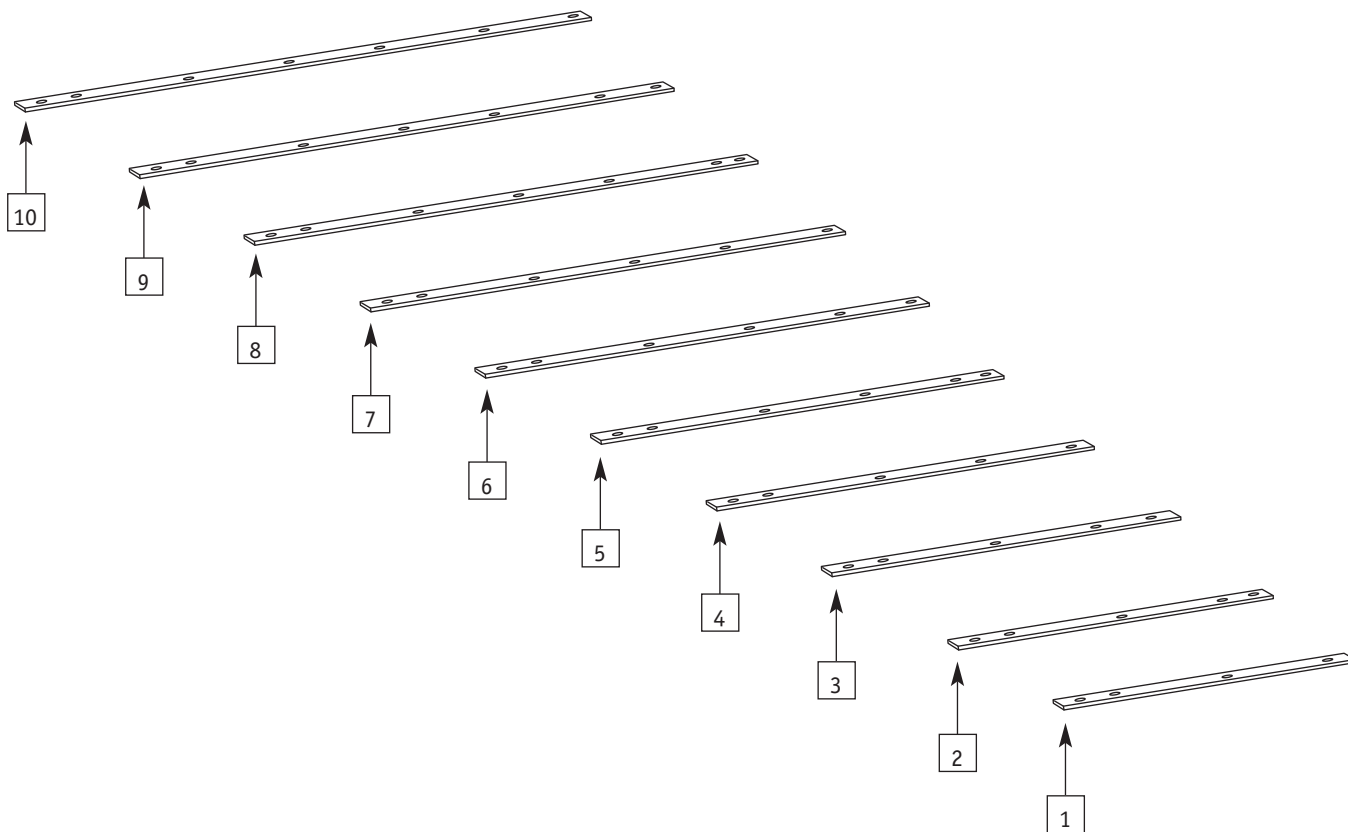

SEAT RAIL

ITEM	PART #	DESCRIPTION	QTY.	COLOR
1	0035-300	10" Seat Rail	2	Raw
2	0035-301	11" Seat Rail	2	Raw
3	0035-302	12" Seat Rail	2	Raw
4	0035-303	13" Seat Rail	2	Raw
5	0035-304	14" Seat Rail	2	Raw
6	0035-305	15" Seat Rail	2	Raw
7	0035-306	16" Seat Rail	2	Raw
8	0035-307	17" Seat Rail	2	Raw
9	0035-308	18" Seat Rail	2	Raw
10	0035-309	19" Seat Rail	2	Raw