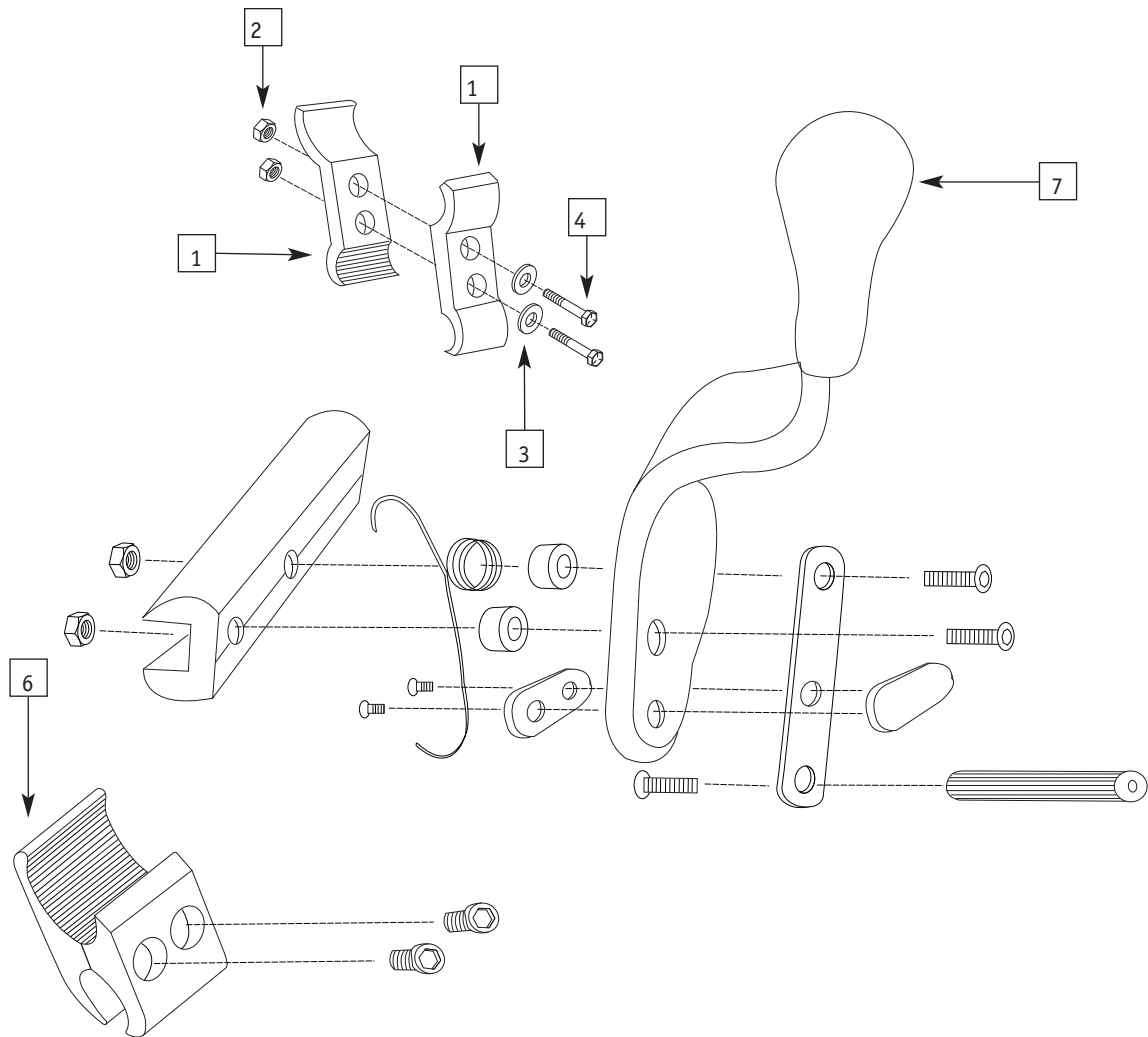

PUSH TO LOCK BRAKES (NEW STYLE)

ITEM	PART #	DESCRIPTION	QTY.	COLOR
1	0039-114	Brake Clamp	2	Blk
2	0116-300	1/4 - 20 Thin Nylock Nut	2	Sil
3	0277-300	1/4 " I.D. An Washer	2	Blk
4	0226-300	1/4 - 20 x 1 1/4 Hex Bolt	2	Sil.
6	0449-301	Brake Clamps	2	Blk
7	0445-300	Push To Lock Brakes	2	Blk