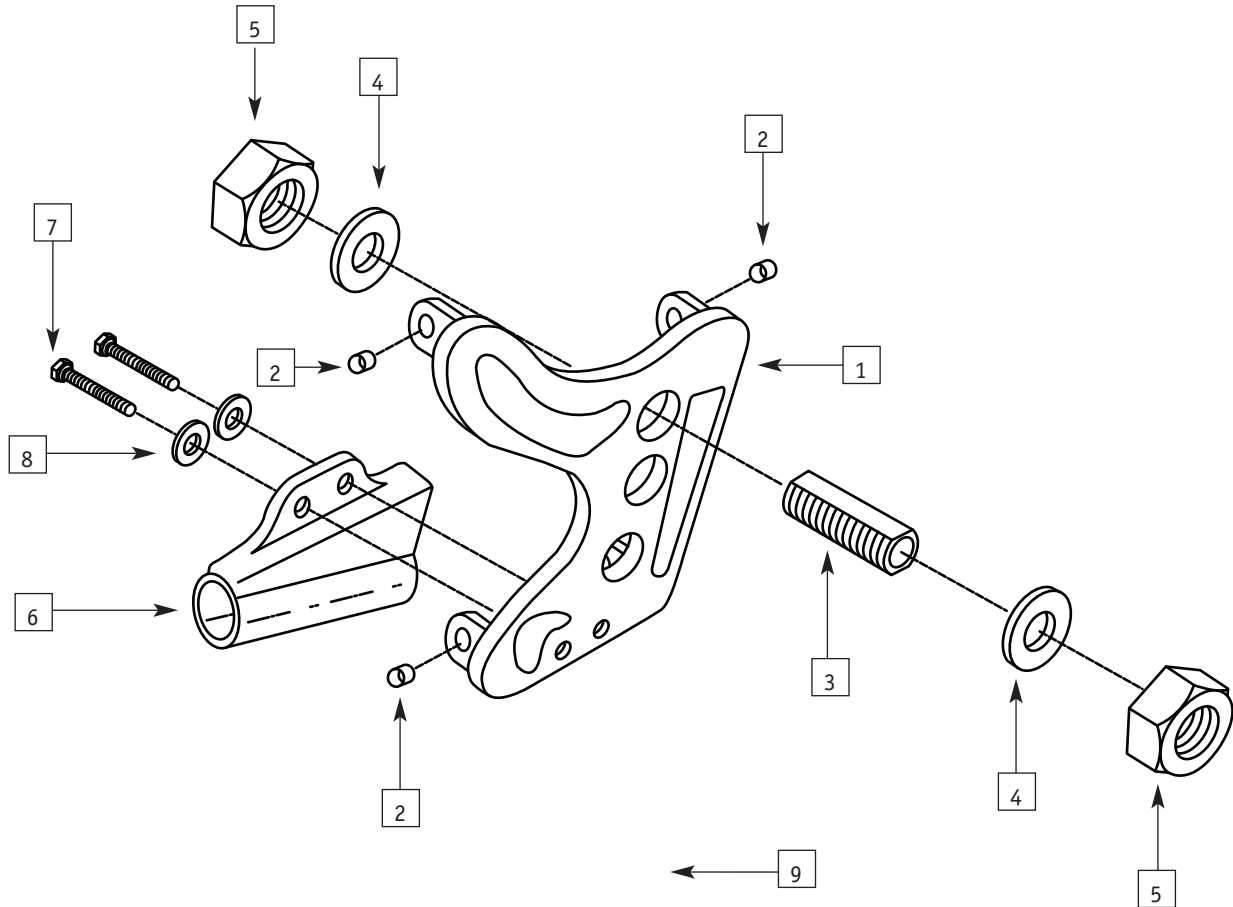

BOING AXLE PLATE ASSEMBLY

ITEM	PART #	DESCRIPTION	QTY.	COLOR
1	0193-302	Boing! Axle Plate (Left)	1	Blk
1	0193-303	Boing! Axle Plate (Right)	1	Blk
2	0306-300	Bronze Bushing	18	Gold
3	0011-300	Short Axle Receiver	2	Sil.
4	0125-300	3/4" 1.D Flat Washer	4	S.S.
5	0126-300	3/4 - 16 Hex Nut	4	Sil.
6	0195-100	Boing Anti Tip Mount (Left)	1	Blk
7	0338-300	1/4 - 20 x 3/4	2	Sil.
8	0107-300	1/4 - T.D Washer	4	Sil.
9	0195-050	Anti Skid Plate	2	Sil.