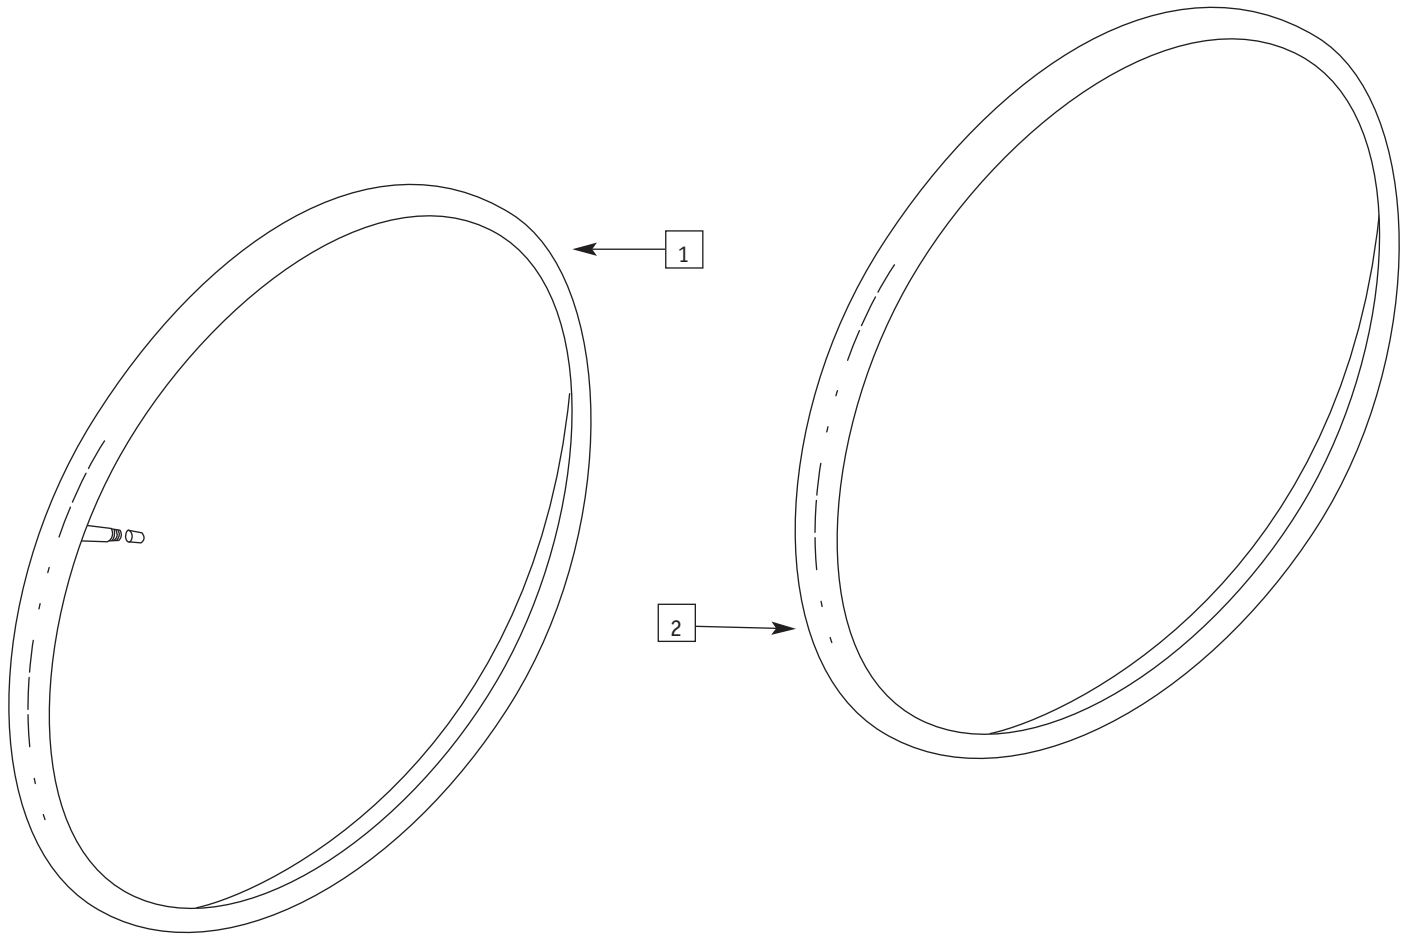

INNER TUBE AND FLAT-FREE INSERTS

ITEM	PART #	DESCRIPTION	QTY.	COLOR
1	0385-300	Tube regular duty tube 20" by 1"	2	Blk
1	0051-300	Tube regular duty tube 20" by 1 3/8"	2	Blk
1	0387-300	Tube regular duty tube 22" by 1"	2	Blk
1	0052-300	Tube regular duty tube 22" by 1 3/8"	2	Blk
1	0058-300	Tube regular duty tube 24" by 1 3/4"	2	Blk
1	0053-300	Tube regular duty tube 24" by 1 3/8"	2	Blk
1	0055-300	Tube regular duty tube 24" by 1" (540)	2	Blk
1	0056-301	Tube regular duty tube 25" by 1" (559)	2	Blk
1	0322-300	Tube regular duty tube 26" x 1.90/2.25" s/u	2	Blk
1	0054-300	Tube regular duty tube 26" by 1 3/8"	2	Blk
1	0056-300	Tube regular duty tube 26" by 1" (590)	2	Blk
1	0448-300	Tube regular duty tube 27" by 1"	2	Blk

ITEM	PART #	DESCRIPTION	QTY.	COLOR
2	0161-300	Flat Free Insert 20" x 1 3/8"	1	Blk
2	0162-300	Flat Free Insert 22" x 1 3/8"	1	Blk
2	0163-300	Flat Free Insert 24" x 1 3/8"	2	Blk