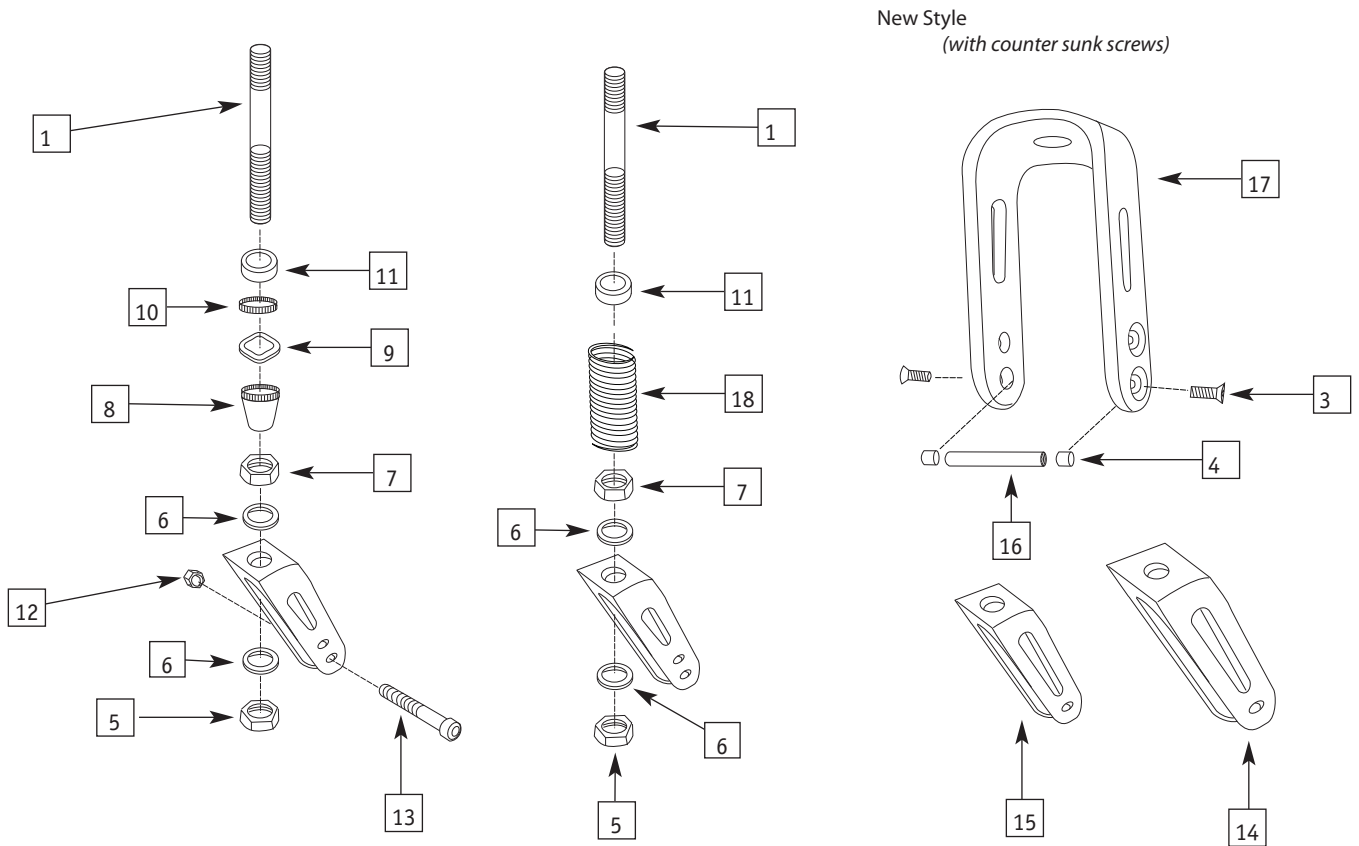

FORK ASSEMBLY

ITEM	PART #	DESCRIPTION	QTY.	COLOR
1	0408-300	Caster Stud (Short)	1	Sil.
1	0408-301	Caster Stud (Long)	1	Sil.
3	0615-300	1/4 -20 x 1/2 (Counter Sunk) Flat	2	Blk
4	0257-300	5/16" 1.D Caster Spacer	2	Blk
5	0260-300	1/2 - 20 Thin Nylock Nut	2	Sil.
6	0119-300	1/2" 1.D Light Washer	4	S.S.
7	0121-300	1/2 - 20 Hex Fine Jam Nut	1	Sil.
8	0123-300	Tall Knurl Nut	1	Blk
9	0120-300	Wavy Washer 1/2" 1.D	1	Sil.
10	0122-300	Thin Knurl Nut	1	Blk
11	0130-300	Housing Bearing 1/2" 1.D	2	Blk
12	0117-300	5/16" - 24 Nylock Nut	1	Sil.
13	0264-300	5/16 Fine 2 1/4" (Allen Head)	1	Sil.

ITEM	PART #	DESCRIPTION	QTY.	COLOR
14	0307-300	Caster Fork (10" Wheel)	1	Blk
15	0273-300	Caster Fork (8" x 2" Wheel)	1	Blk
16	0605-300	Spacer With Threads	1	Sil.
17	0307-400	Caster Fork (Counter Sunk) Mini	1	Blk
17	0307-401	Caster Fork (Counter Sunk) Medium	1	Blk
17	0307-403	Caster Fork (Counter Sunk) Standard	1	Blk
18	0176-300	Caster Spring (for 1/2" stud)	1	Raw