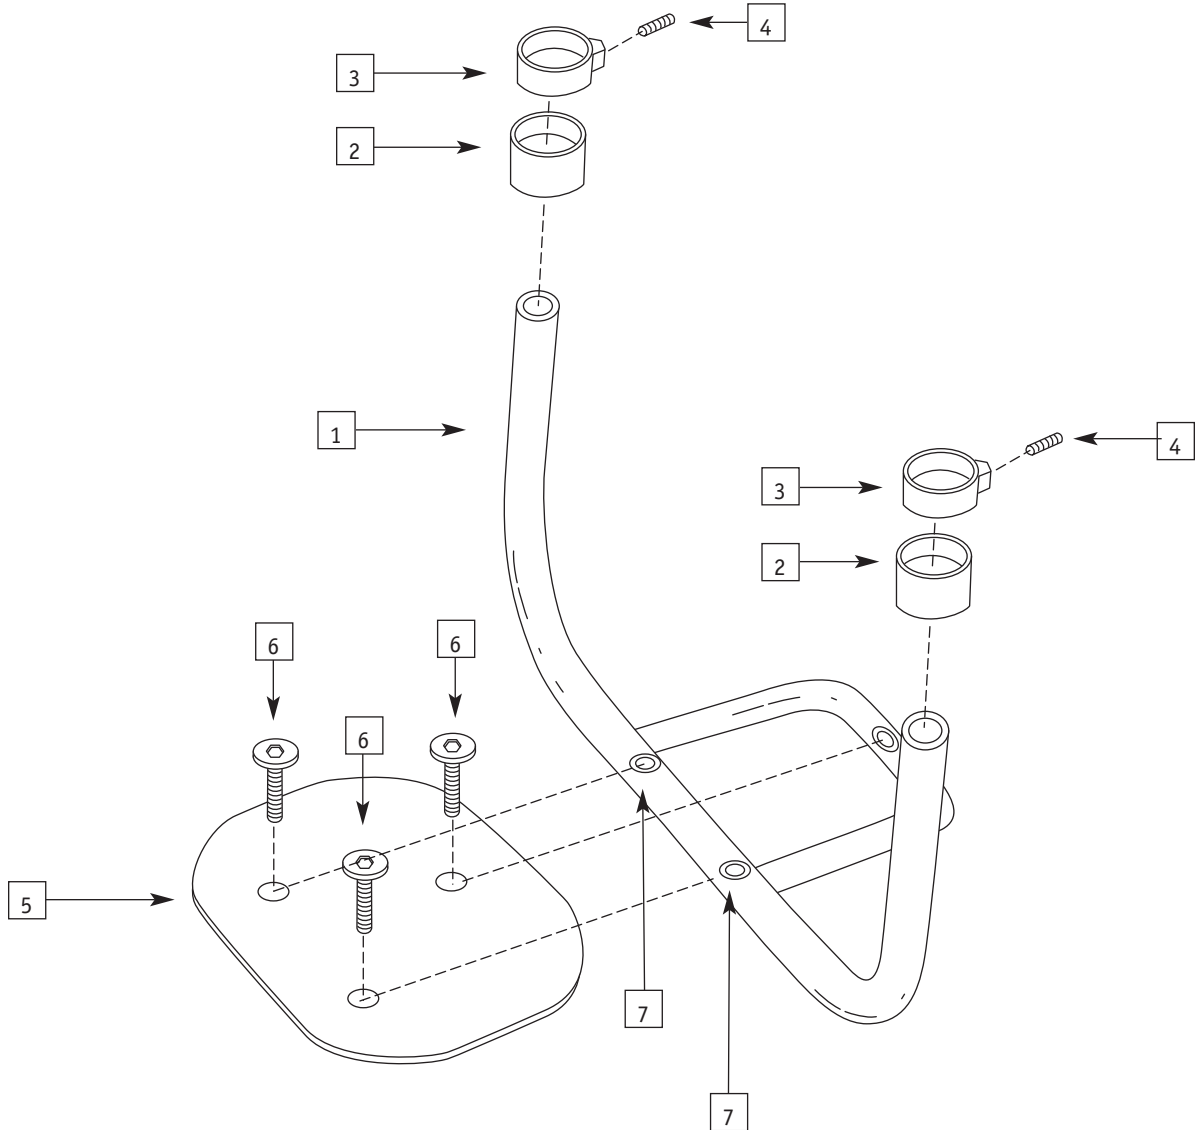

RIGID TUBULAR FOOTREST ASSEMBLY (OLD STYLE)

ITEM	PART #	DESCRIPTION	QTY.	COLOR
1	0167-3XX	Rigid Foot Rest Assembly (Including items 1-4 Specify Inside Foot Clearance)	1	Blk
2	0082-300	Slip Fit Bushing 1" to 3/4"	2	Blk
3	0168-301	Foot Rest ring	2	Blk
4	0256-301	1/4 - 28 x 1/2 Set Screw	2	S.S.
5	0244-301	Med Foot Rest Plat Form Custom Sizes	1	Blk
6	0297-300	10 - 32 x 3/4 Counter Sunk Screw	3	S.S.
7	0100-300	10 - 32 Nutserts	3	Gold