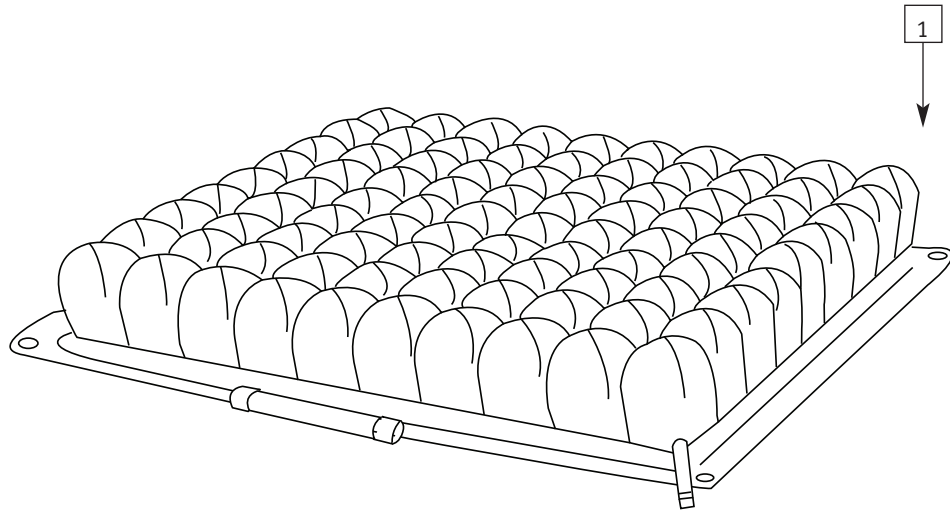

ROHO LOW-PROFILE QUADRO SELECT

ITEM	PART #	DESCRIPTION	QTY.	COLOR
1	0601-XXX	ROHO Low Profile-Quatro Select (See next page for available sizes)	1	Blk