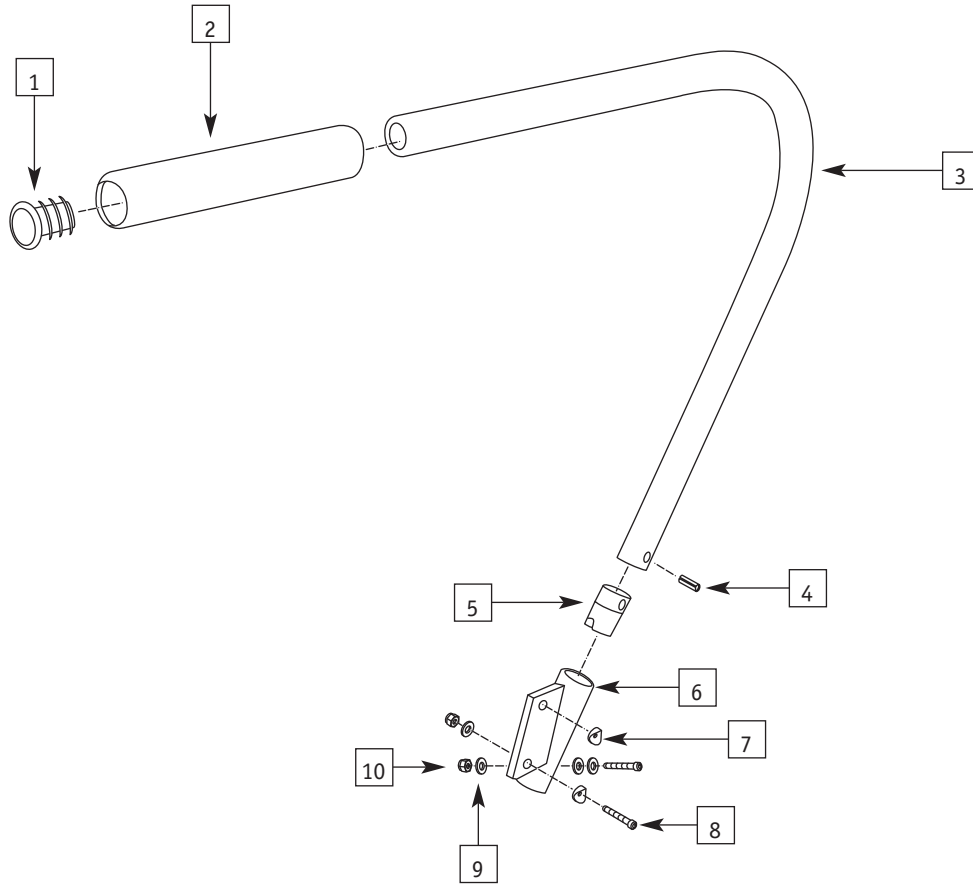

ARM REST ASSEMBLY (OLD STYLE)

ITEM	PART #	DESCRIPTION	QTY.	COLOR
1	0325-300	Plastic Plug	2	Blk
2	0135-300	1" Grab-On Grip	2	Blk
3	0032-103	Arm Rest, Bent Tubing, Left	1	Blk
3	0032-104	Arm Rest, Bent Tubing, Right	1	Blk
4	0246-301	1" Roll Pin	2	Sil.
5	0032-110	Arm Rest Clevis V-Shape	2	Blk

ITEM	PART #	DESCRIPTION	QTY.	COLOR
6	0032-300	Arm Rest Mount Left	1	Blk
6	0032-301	Arm Rest Mount Right	1	Blk
7	0079-300	Plastic Saddle for 1" Tubing	4	Blk
8	0114-300	1/4 - 20 x 2 1/2" Soc Cap Screw	4	Sil.
9	0277-300	1/4" An Washer	6	Sil.
10	0116-300	1/4 - 20 Thin Nylock Nut	4	Sil.