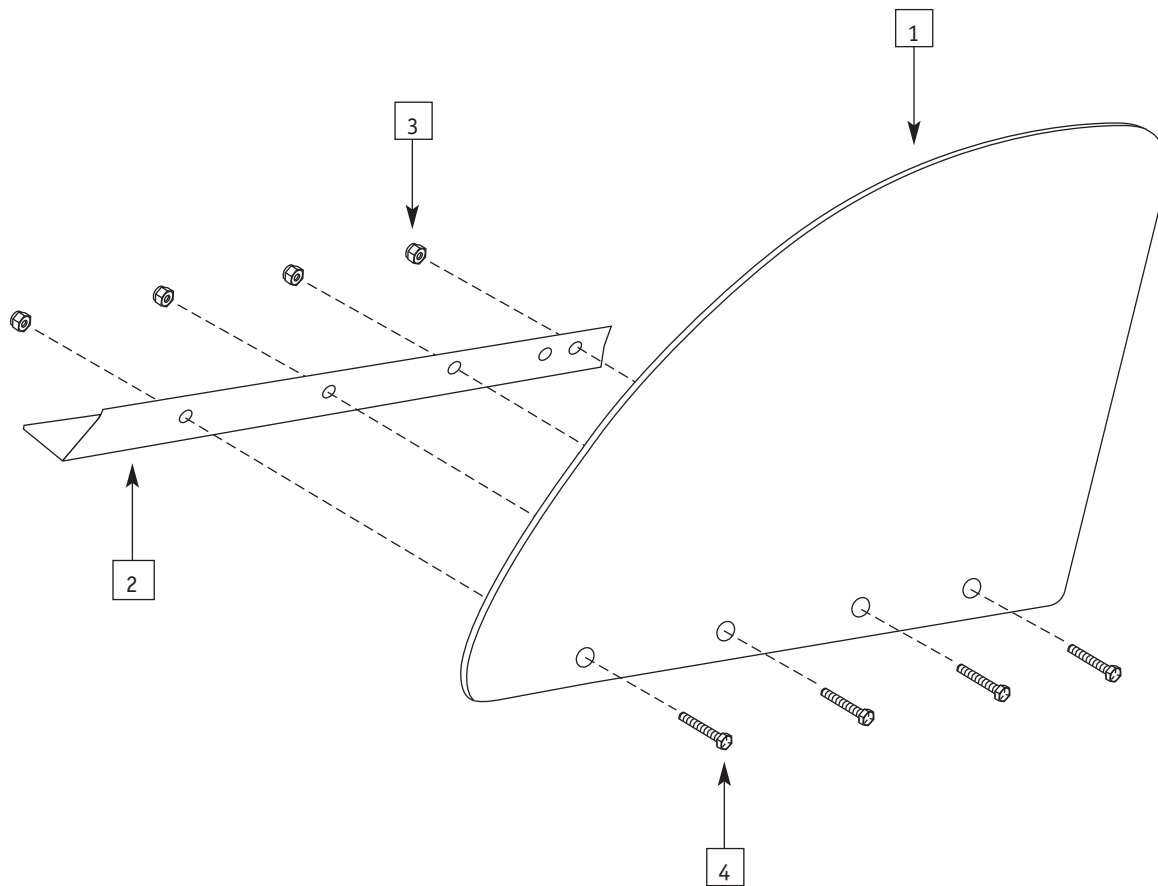

RIGID SIDE GUARD ASSEMBLY (BOLT-ON)

ITEM	PART #	DESCRIPTION	QTY.	COLOR
1	0093-302	Clothing Guard, Short (ABS Only) 7.5"	2	Blk
1	0093-303	Clothing Guard, Med (ABS Only) 8.25"	2	Blk
1	0093-304	Clothing Guard, Long (ABS Only) 9.25"	2	Blk
2	0093-309/310	Side Guard Rail Left and Right	2	Blk
3	0103-300	10 - 32 Thin Nylock Nut	8	Sil.
4	0105-300	10 - 32 x 1/2 Phillips Head	8	Sil.