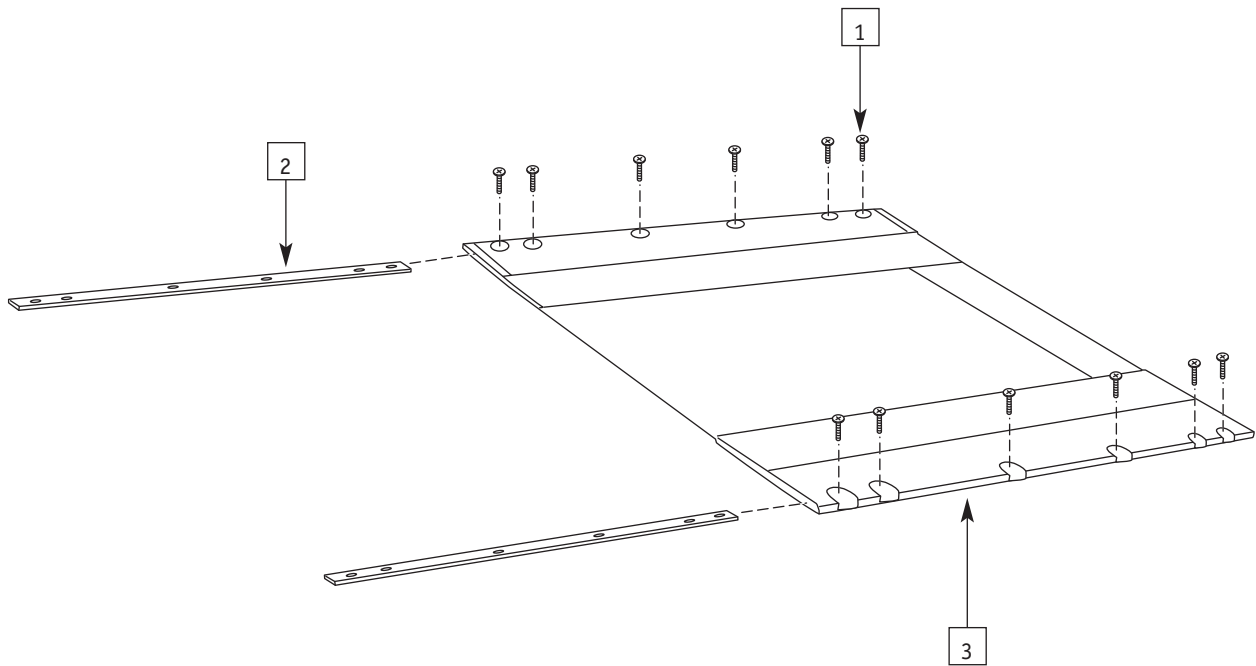

SEAT SLING ASSEMBLY

ITEM	PART #	DESCRIPTION	QTY.	COLOR
1	0102-300	10 - 32 x 3/4" Phillips Head	12	Sil.
2	0035-XXX	Seat Rail (Specify Size) (Seat Depth)	2	Raw
3	0090-XXX	Seat Sling (Specify Width & Depth)(Specify # of Holes in Rail & S/N)	1	Blk