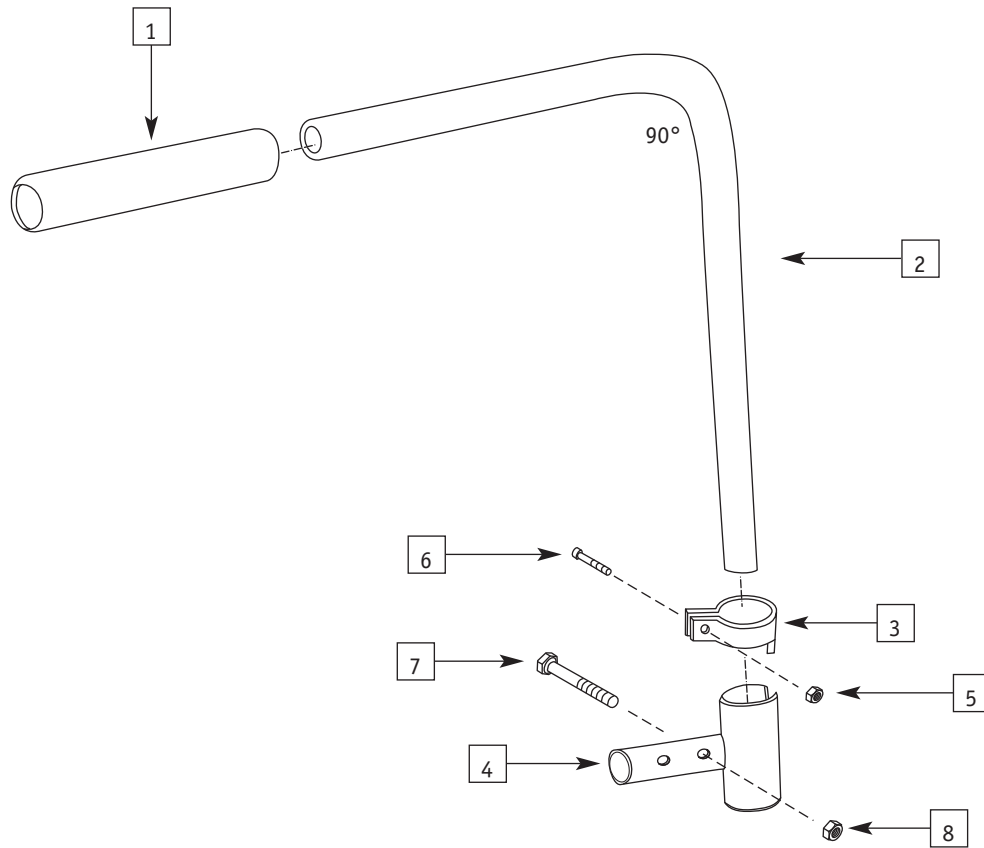

ARM REST ASSEMBLY (NEW STYLE)

ITEM	PART #	DESCRIPTION	QTY.	COLOR
1	0135-300	1" Grab-On Grip	2	Blk
2	0438-103	Armrest Bent Tube (Left)	1	Blk
2	0438-103	Armrest Bent Tube (Right)	1	Blk
3	0483-105	T - Clamp (One Slot)	1	Blk
4	0483-101	Armrest Mount (Left)	1	Blk
4	0483-102	Armrest Mount (Right)	1	Blk
5	0116-300	1/4 - 20 Thin Nylock Nut	2	Silv
6	0501-300	1/4 - 20 1.750 Allen Head	2	Sil.
7	0266-300	1/4 - 20 x 1.25 Hex Head	2	Sil.
8	0116-300	1/4 - 20 Thin Nylock Nut	2	Sil.
	0438-300	Armrest Complete Assembly (Left)	1	Blk
	0438-301	Armrest Complete Assembly (Right)	1	Blk