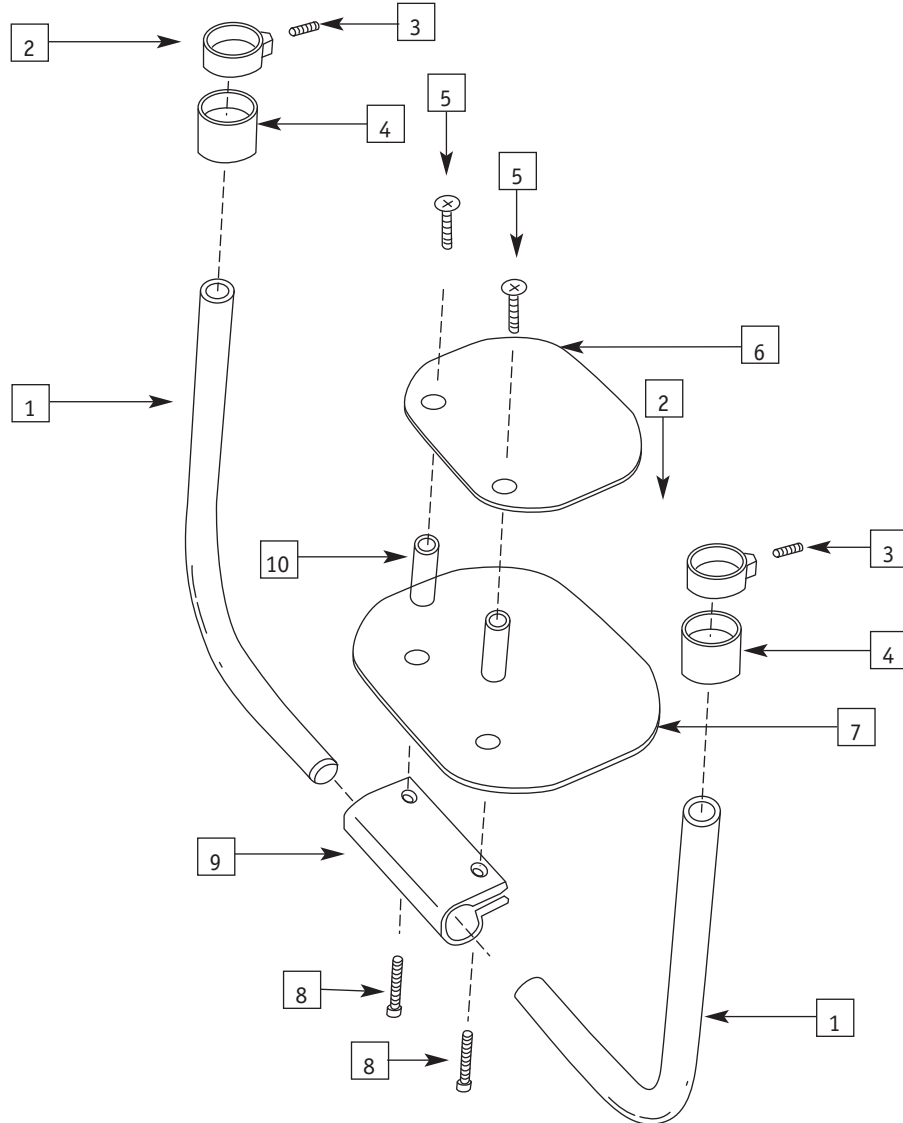

SHOCKBLADE

SHOCKBLADE FRAME ONLY

ITEM	PART #	DESCRIPTION	QTY.	COLOR
1	0191-XXX	ShockBlade Frame (specify width & Depth)	1	Raw

FOOTREST ASSEMBLY (WITH RAISED FOOT REST)

ITEM	PART #	DESCRIPTION	QTY.	COLOR
1	0416-199	Foot Rest L-part for 10" - 12" Wide Chair	2	Blk
1	0416-200	Foot Rest L-part for 10" - 14" Wide Chair	2	Blk
1	0416-201	Foot Rest L-part for 15" - 16" Wide Chair	2	Blk
1	0416-202	Foot Rest L-part for 17" - 19" Wide Chair	2	Blk
1	0416-203	Foot Rest L-part for 20"+ Wide Chair	2	Blk
2	0168-301	Foot Rest Ring	2	Blk
3	0256-301	1/4 - 28 x 1/2 Set Screw	2	S.S.
4	0082-300	Slip Fit Bushing 1" to 3/4"	2	Blk
5	0437-300	Counter Sunk 1/4 - 20 x 1 Bolt	2	Sil.
6	0416-102	Aluminum Foot Plate 7" x 5"	1	Blk

ITEM	PART #	DESCRIPTION	QTY.	COLOR
7	0416-103	Aluminum Foot Plate 8 1/2" x 6.5"	1	Blk
8	0110-300	PN Hex Screws	2	Sil.
9	0416-100	Foot Rest Angle Clamp - Short	1	Blk
9	0416-101	Foot Rest Angle Clamp - Long	1	Blk
10	0416-305	Footrest Riser Bar 2"	2	Blk
10	0416-310	Footrest Riser Bar 5"	2	Blk
10	0416-315	Footrest Riser Bar 8"	2	Blk
10	0416-320	Footrest Riser Bar 12"	2	Blk
Assy.	0416-xxx	Footrest Assembly (Including Items 1-10)	1	Blk

RIGID TUBULAR FOOTREST ASSEMBLY (OLD STYLE)

ITEM	PART #	DESCRIPTION	QTY.	COLOR
1	0167-3XX	Rigid Foot Rest Assembly (Including items 1-4 Specify Inside Foot Clearance)	1	Blk
2	0082-300	Slip Fit Bushing 1" to 3/4"	2	Blk
3	0168-301	Foot Rest ring	2	Blk
4	0256-301	1/4 - 28 x 1/2 Set Screw	2	S.S.
5	0244-301	Med Foot Rest Plat Form Custom Sizes	1	Blk
6	0297-300	10 - 32 x 3/4 Counter Sunk Screw	3	S.S.
7	0100-300	10 - 32 Nutserts	3	Gold