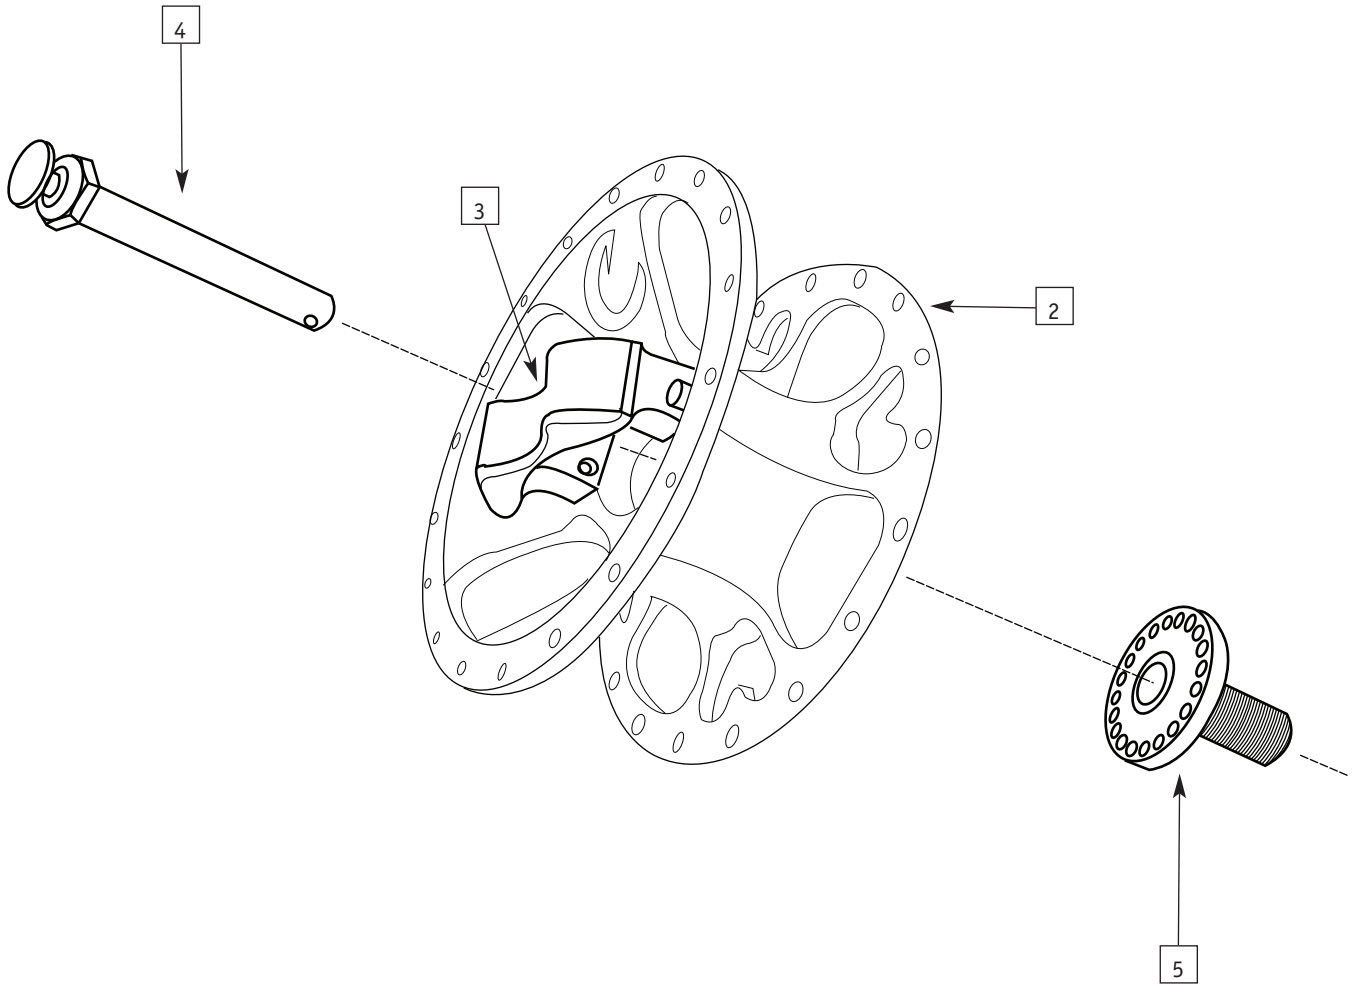

BITE HUB AND AXLE ASSEMBLY

ITEM	PART #	DESCRIPTION	QTY.	COLOR
1	0606-100	Bite Hub Locking Assembly	1	B.B.
2	0606-005	Bite Hub only	1	B.B.
3	0606-010	Bite Locking Handle	1	B.B.
4	0173-400	Bite Axle	1	B.B.
5	0606-030	Bite Axle receiver	1	B.B.
6	0606-320	Bite Spoked Wheels 24" (w/anod. handrims and hp tires) not pictured	2	Blk
7	0606-330	Bite Spoked Wheels 25" (w/anod. handrims and hp tires) not pictured	2	Blk