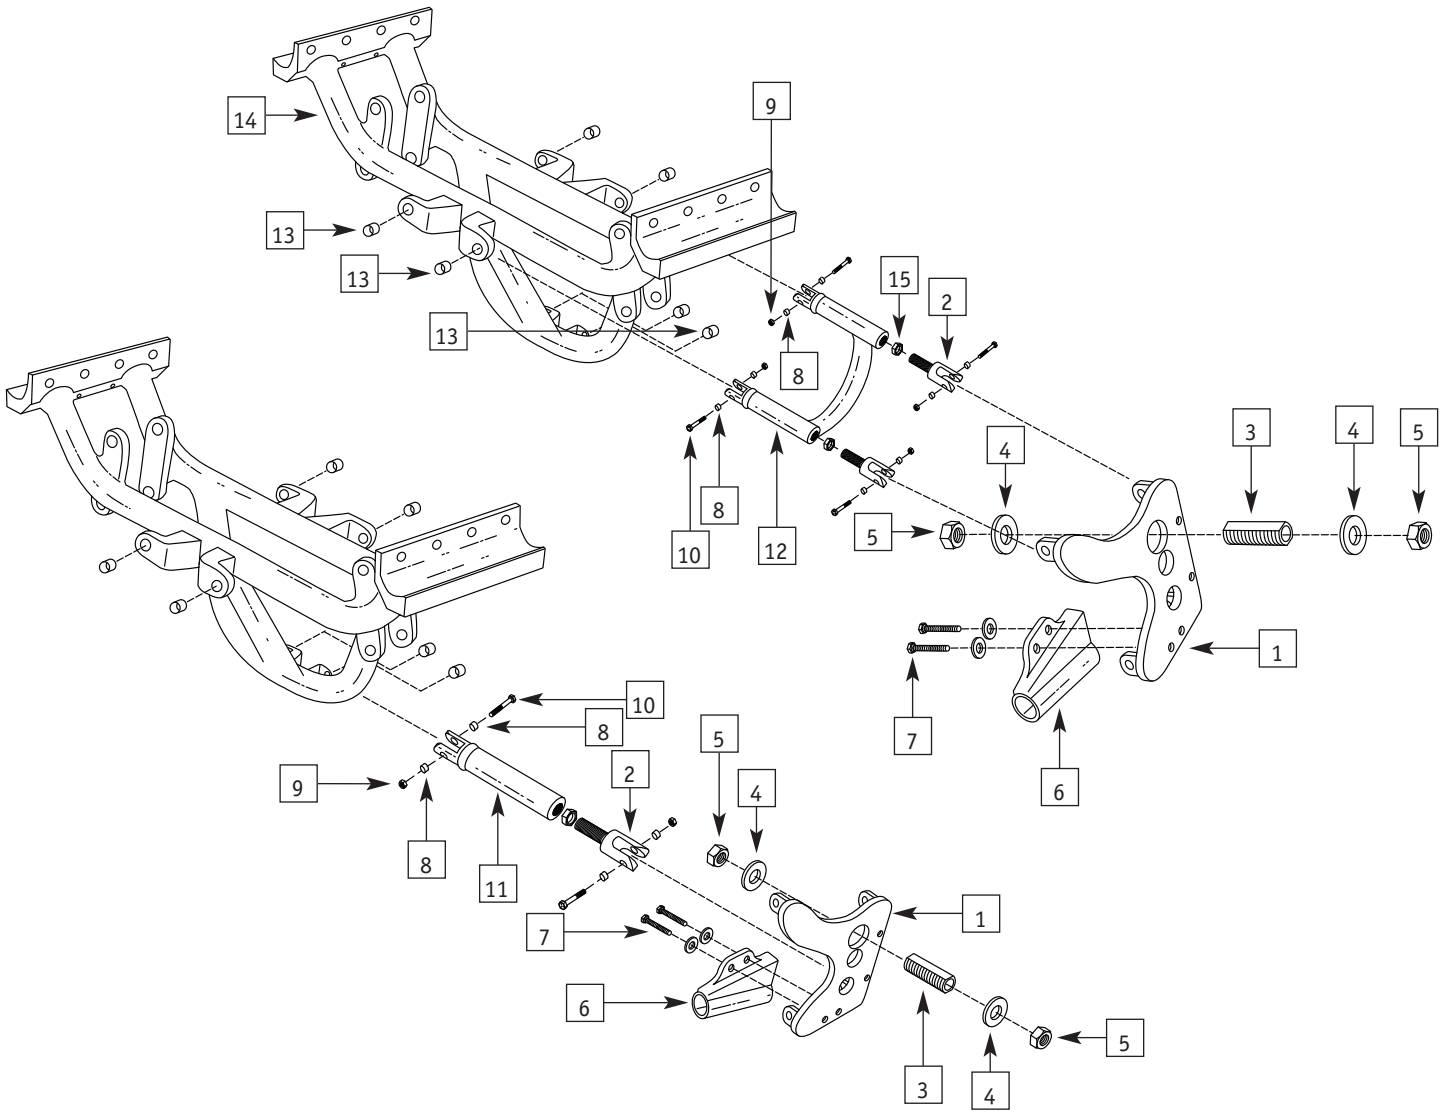

BOING SUSPENSION ASSEMBLY

ITEM	PART #	DESCRIPTION	QTY.	COLOR
1	0193-302	Left Boing Axle Plate	2	Blk
2	0201-300	A-Arm Clevis	6	Blk
3	0011-300	Short Axle Receiver	2	Sil.
4	0125-300	3/4" 1.D Flat Washer	4	S.S.
5	0126-300	3/4 - 16 Hex Nut	4	Sil.
6	0195-100	Left Anti-Tip Mount	2	Blk
7	0338-300	1/4 - 20 x 3/4 Hex Bolt	4	Sil.

ITEM	PART #	DESCRIPTION	QTY.	COLOR
8	0273-300	1/4" 1.D Bronze Bushing	28	Gold
9	0116-300	1/4 - 20 Thin Nylock Nut	16	Sil.
10	0265-300	1/4 - 20 x 1 Custom Bolt	14	Sil.
11	0345-300	Lower A-Arm	2	Blk
12	0345-200	Upper A-Arm	2	Blk
13	0306-300	Bronze Bushing	18	Gold
14	0194-XXX	Suspension Main Frame Only (Specify Width)	1	Blk