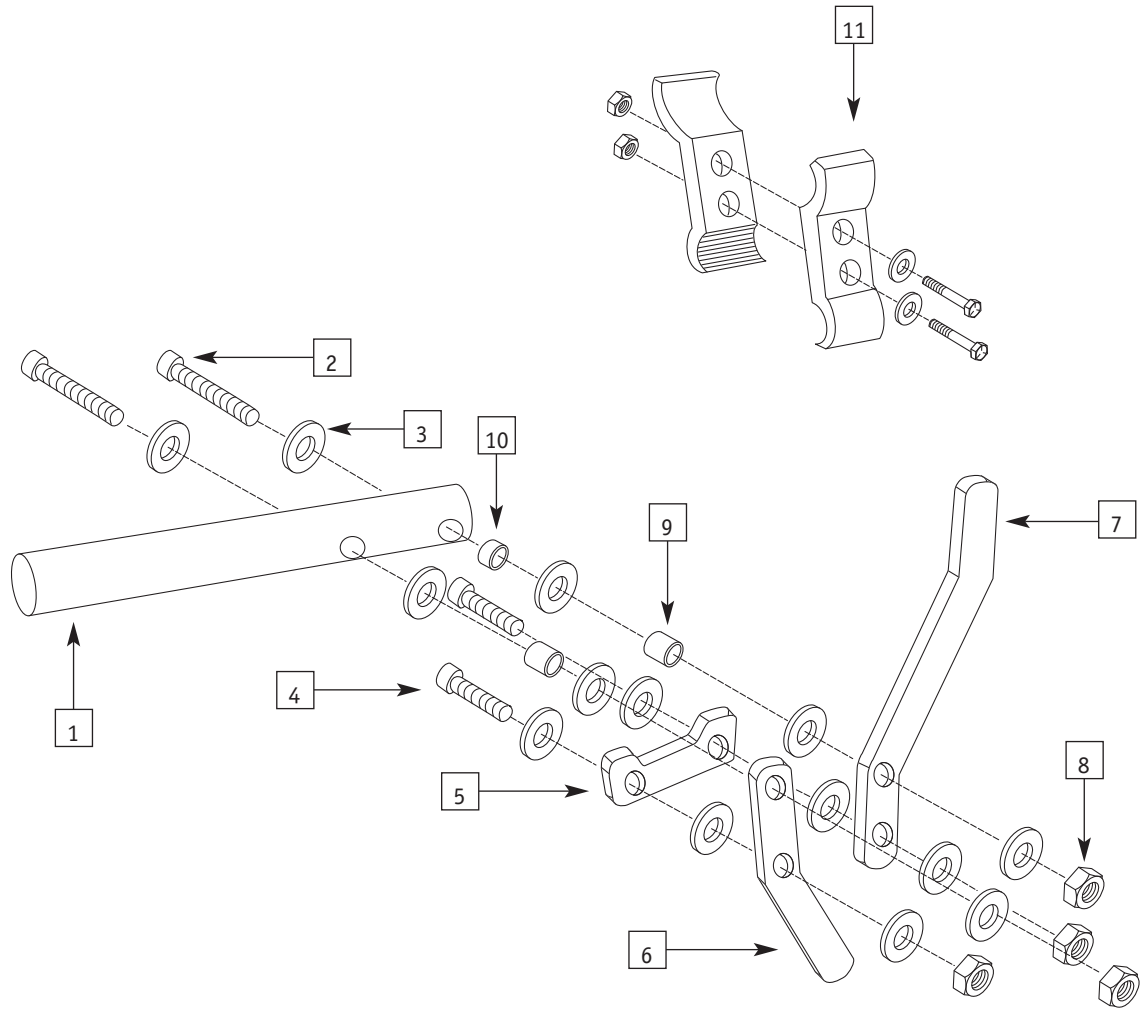

WHEEL LOCK SMOOTH SCISSORS (OLD STYLE)

ITEM	PART #	DESCRIPTION	QTY.	COLOR
1	0445-101	Wheel Lock Scissor Bar	2	Blk
2	0112-300	Wheel Lock Scissor Link	4	Blk
3	0084-300	Plastic Thin Nylon Washer .250 I.D. (Brakes - White)	28	Wht.
4	0384-300	Hardware b/h 1/4 - 20 by 1.00 Long	4	Sil.
5	0445-100	Wheel Lock Scissor Link	2	Blk
6	0445-103	Wheel Lock Scissors Snuber	2	Blk
7	0445-102	Wheel Lock Scissors Handle	2	Blk
8	0116-300	Hardware Thin Hex Nut Nylock 1/4 inch - 20	8	Sil.
9	0306-300	Bushing .250 I.D. by .375 O.D.	8	Gold
10	0273-300	Bushing 1/4 inch I.D.	8	Gold
11	0039-114	Brake clamp	4	Blk
	0445-300	Wheel Lock Complete Assembly Upper/Lower Mount Scissors	1	Blk