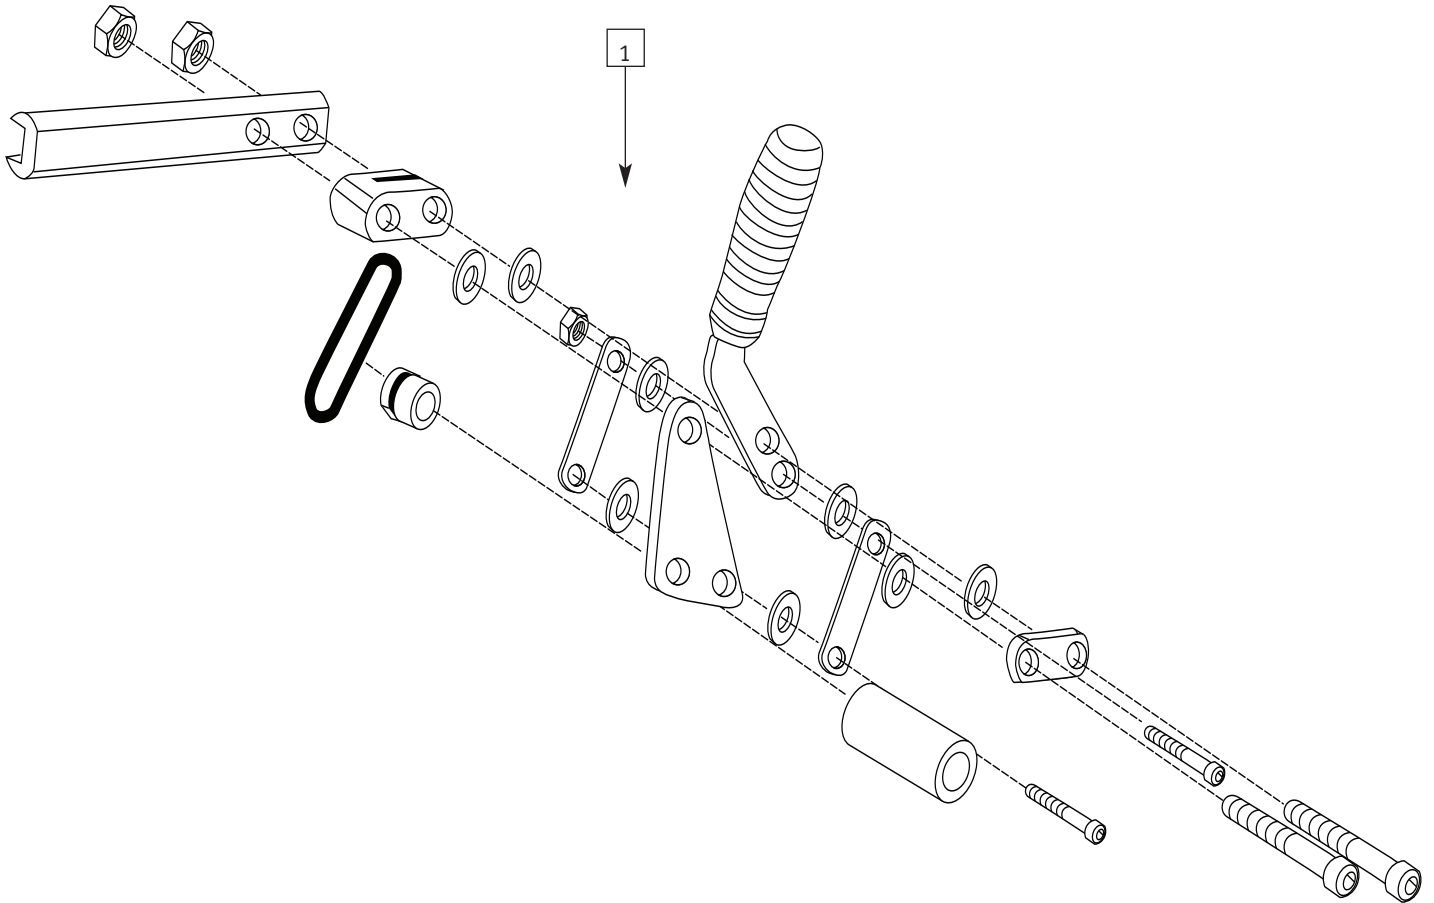

SMOOTH PUSH TO LOCK

ITEM	PART #	DESCRIPTION	QTY.	COLOR
1	0449-300	Smooth push to lock wheel locks	2	blk