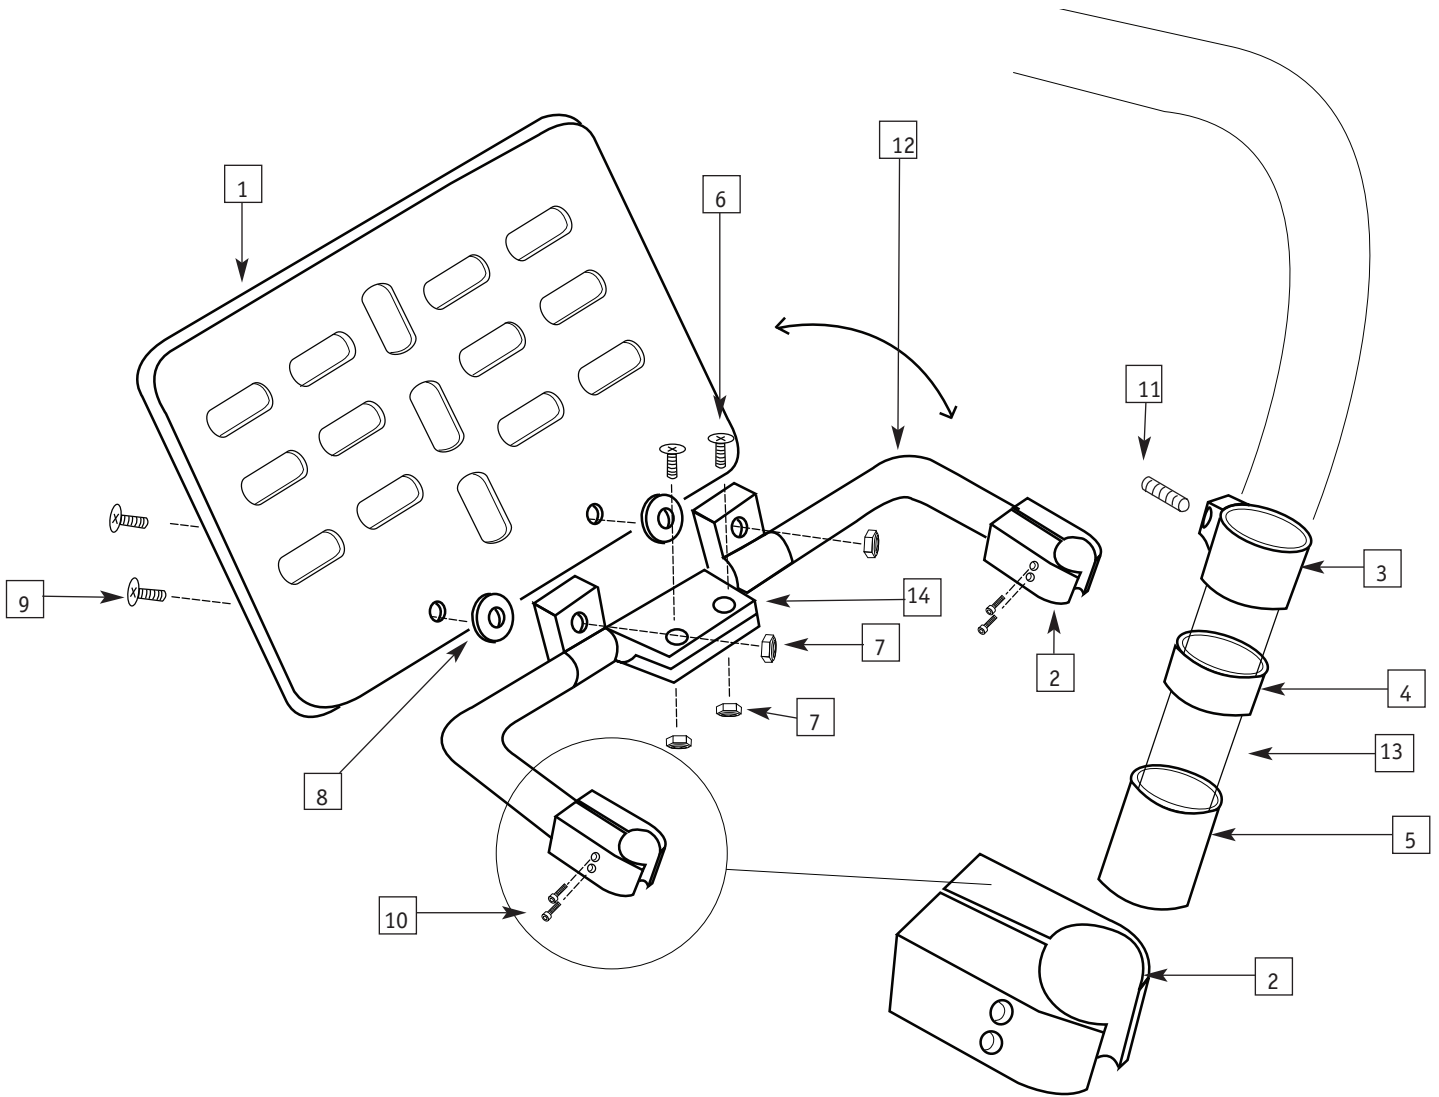

FOOTREST ASSEMBLY (FLIP-BACK STYLE)

ITEM	PART #	DESCRIPTION	QTY.	COLOR
1	0416-102	Aluminum Foot Plate	1	Blk
2	0472-105	Clamp (Inside)	1	Blk
2	0472-110	Clamp (Outside)	1	Blk
3	0168-301	Footrest Ring	2	Blk
4	0082-300	Slip Fit Bushing 1" x 3/4"	2	Blk
5	0472-115	Slip Fit Bushing 1" x 2"	2	Blk
6	0582-300	Counter Sunk 1/4 - 20 x 3/4"	2	Sil.
7	0116-300	Nutlock Nut 1/4 - 20 (Thin)	2	Sil.
8	0294-307	Plastic Spacer Washer	2	Wht
9	0437-300	Counter Sunk 1/4 - 20 x 1	2	Sil.

ITEM	PART #	DESCRIPTION	QTY.	COLOR
9	0116-300	Nutlock Nut 1/4 - 20 (Thin)	2	Sil.
10	0110-300	1/4-20 x 1" Hex	2	Sil.
11	0256-102	1/4 28 - 1/2 Set Screw	2	Blk
12	0416-199	Foot Rest Loop	2	Blk
13	0416-080	Footrest Extension Tube 6"	2	Blk
14	0472-120	Footrest Angle Clamp	1	Blk
Assy.	0472-301	Footrest Assembly (Including Items 1-10)	1	Blk