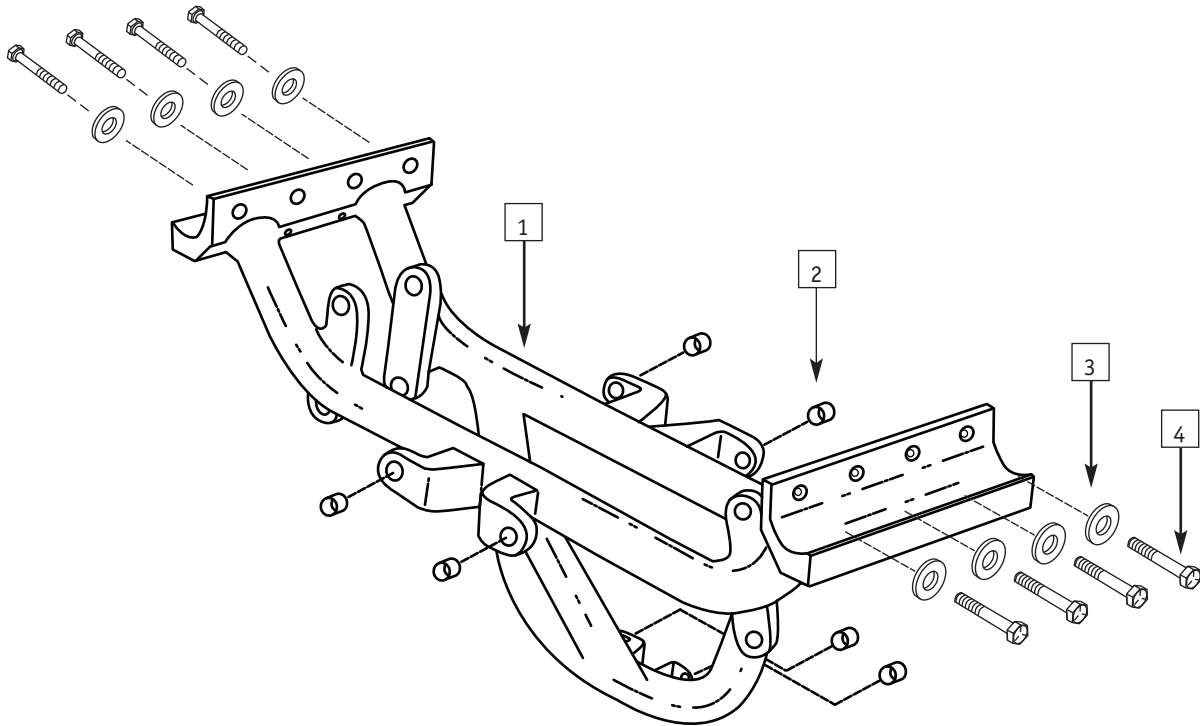

SUSPENSION MAIN FRAME

ITEM	PART #	DESCRIPTION	QTY.	COLOR
1	0194-XXX	Susp. Main Frame (Specify Frame Width)	1	Blk
2	0306-300	Bronze Bushing	6	Gold
3	0277-300	Thin Washer	8	SiL.
4	0313-300	Hex Screws	8	SiL.
			8	SiL.