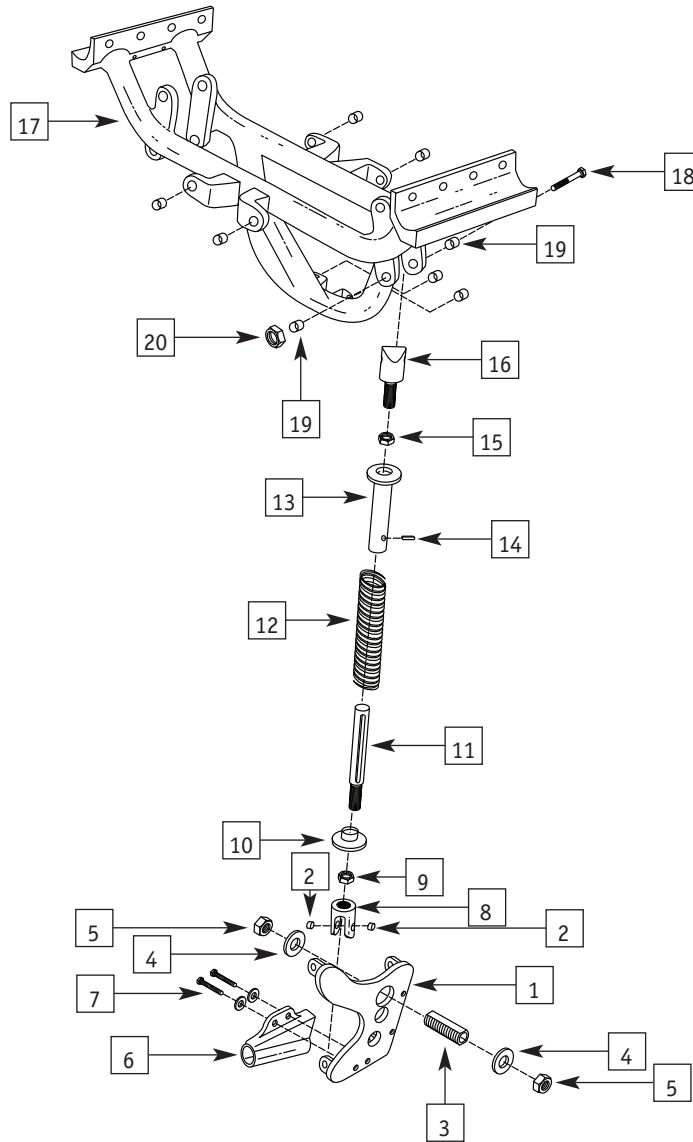

SHOCK & AXLE PLATE ASSEMBLY

ITEM	PART #	DESCRIPTION	QTY.	COLOR
1	0193-302	Left Boing Axle Plate	2	Blk
2	0273-300	1/4" 1.DBronze Bushing	28	Gold
3	0125-300	Short Axle Receiver	2	Sil.
4	0126-300	3/4" 1.D Flat Washer	4	S.S.
5	0126-300	3/4 - 16 Hex Nut	4	Sil.
6	0195-100	Left Anti-Tip Mount	2	Blk
7	0338-300	1/4 - 20 x 3/4" Hex Bolt	4	Sil.
8	0200-106	Female Clevis for Shock Assembly	2	Blk
9	0309-300	3/8 - 24 Fine Jam Nut	10	Sil.
10	0200-105	Threaded Hat for Shock Assembly	2	Sil.

ITEM	PART #	DESCRIPTION	QTY.	COLOR
11	0200-102	Stainless Steel Shock guide	2	S.S.
12	0200-103	Shock Spring (Med. Tension)	2	Sil.
13	0200-104	Spring Guide for Shock Assembly	2	Blk
14	0246-302	Roll Pin for Shock Assembly	2	Sil.
15	0309-300	3/8 - 24 Jam Nut	10	Sil.
16	0200-100	Male Clevis	2	Blk
17	0194-XXX	Susp. Main Frame (Specify Width)	1	Blk
18	0267-300	1/4 - 20 x 2 Hex Bolt	2	Sil.
19	0306-300	Bronze bushing	18	Gold
20	0116-300	1/4 - 20 thin Nylock Nut	16	Sil.