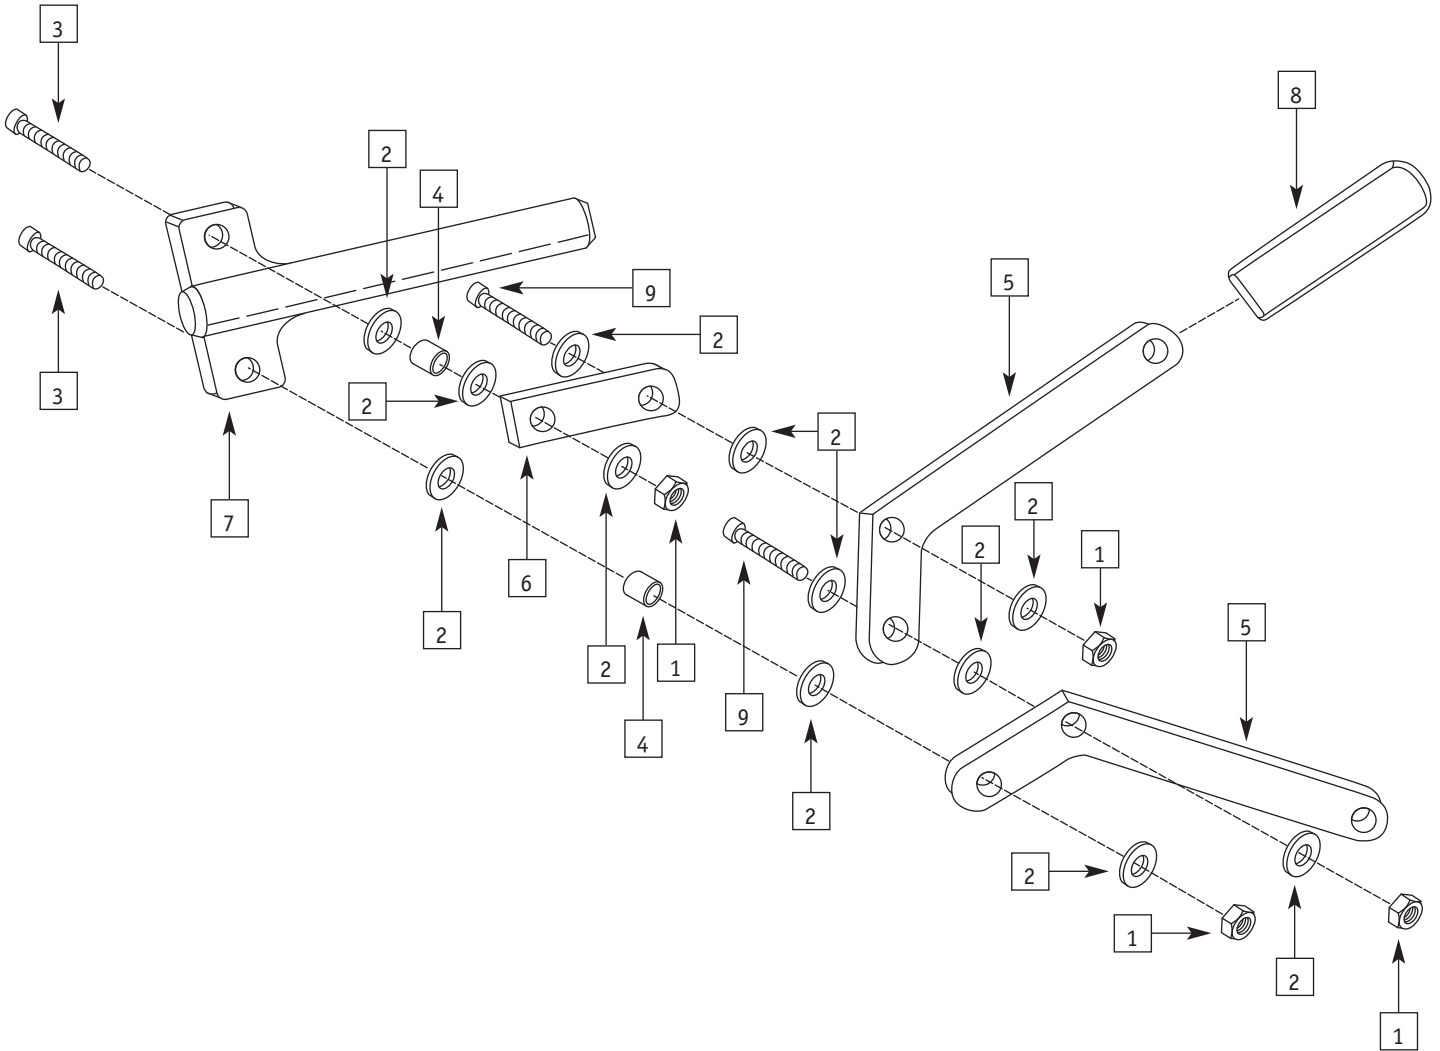

SCISSOR BRAKE ASSEMBLY

ITEM	PART #	DESCRIPTION	QTY.	COLOR
1	0116-300	1/4 - 20 Thin Nylock Nut	4	Sil.
2	0084-300	1/4" I.D Nylon Washer	12	White
3	0111-300	1/4 - 20 x 1 Button Head Bolt	2	Sil.
4	0306-300	Bronze Bushing's	2	Gold
5	0039-100	L Handle for Brake	2	Sil.
6	0039-104	Link for Brake	1	Blk
7	0039-101	T-Bar for Brake	2	Blk
8	0290-300	Rubber Brake Handle	2	Blk
9	0384-300	1/4 - 20 x 1 Button Head Bolt	2	Sil.