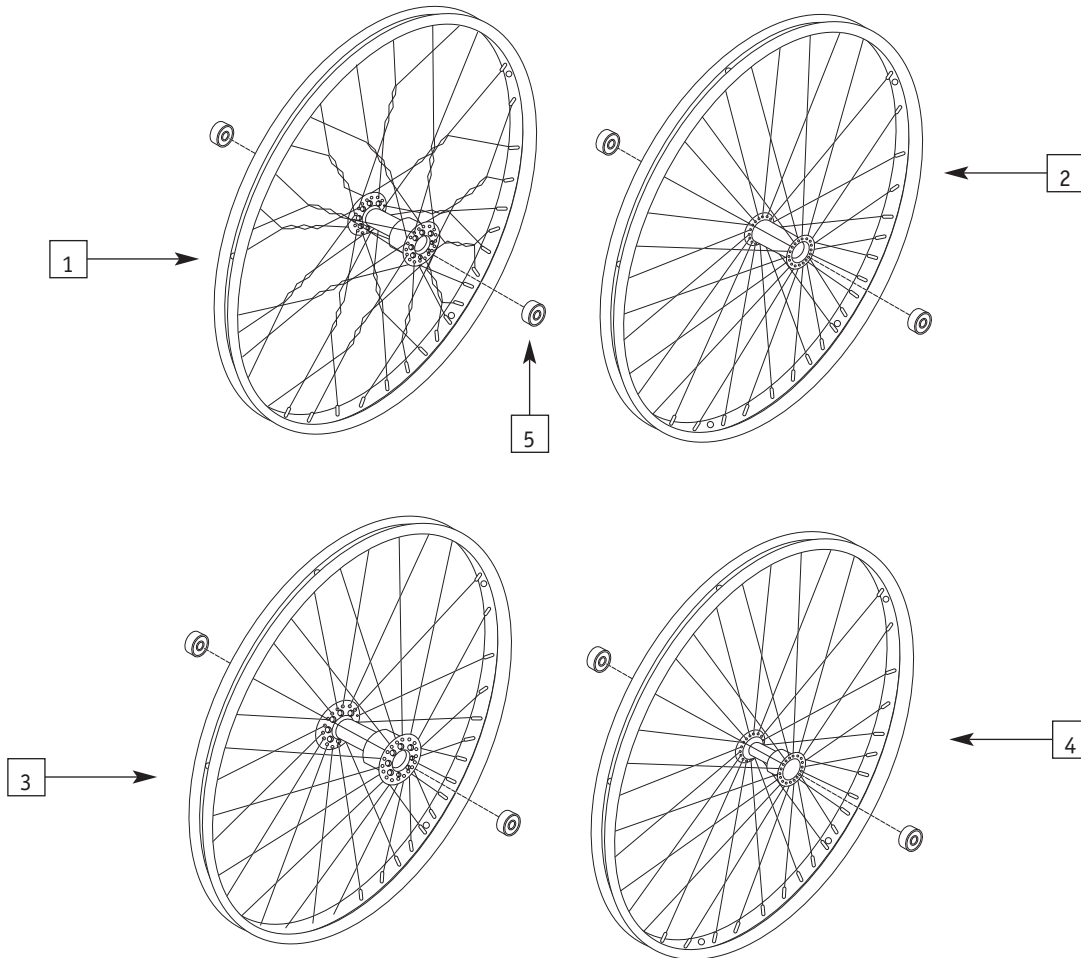

STD & TWISTER WHEEL ASSEMBLY

ITEM	PART #	DESCRIPTION	QTY.	COLOR
1	0404-101	24" Twister Wheel Assembly	2	---
1	0404-299	Twisters complete wheels assy. 20"	2	blk
1	0404-300	Twisters complete wheels assy. 22"	2	blk
1	0404-301	Twisters complete wheels assy.24" 540mm	2	blk
1	0404-302	Twisters complete wheels assy. 25" 559mm	2	blk
1	0404-303	Twisters complete wheels assy. 26 inch 590mm	2	blk
1	0404-304	Twisters complete wheels assy. 27"	2	blk
1	0404-099	Twisters (no handrim tire) 20"	1	blk
1	0404-100	Twister (no handrim tire) 22"	1	blk
1	0404-101	Twister (no handrim tire) 24" 540mm	1	blk
1	0404-102	Twister (no handrim tire) 25" 540mm	1	blk
1	0404-103	Twister (no handrim tire) 26" 590mm	1	blk
2	---	Challenger Wheel Assembly	2	---
3	0019-300	24 Wheel ass. Heat Treated w/ handrim and high pressure tire	2	blk

ITEM	PART #	DESCRIPTION	QTY.	COLOR
3	0019-301	24 Wheel assembly Heat Treated (less handrim and tire)	1	blk
3	0020-300	26 Wheel ass. Heat Treated w/ handrim and high pressure tire	2	blk
3	0020-301	26 Wheel assembly Heat Treated (less handrim and tire)	1	blk
3	0291-300	25 Wheel ass. Heat Treated w/ handrim and high pressure tire	2	blk
4	0015-300	20 Wheel ass. Standard w/ handrim and high pressure tire	2	blk
4	0015-301	20 Wheel assembly (less handrim and tire)	1	blk
4	0016-300	22 Wheel ass. Standard w/ handrim and high pressure tire	2	blk
4	0016-301	22 Wheel assembly (less handrim and tire)	1	blk
4	0017-300	24 Wheel ass. Standard w/ handrim and high pressure tire	2	blk
4	0017-301	24 Wheel assembly (less handrim and tire)	1	blk
4	0018-300	26 Wheel ass. Standard w/ handrim and high pressure tire	2	blk
4	0018-301	26 Wheel assembly (less handrim and tire)	1	blk
5	0130-300	Rear Wheel Bearing 1/2" 1.D	4	Blk