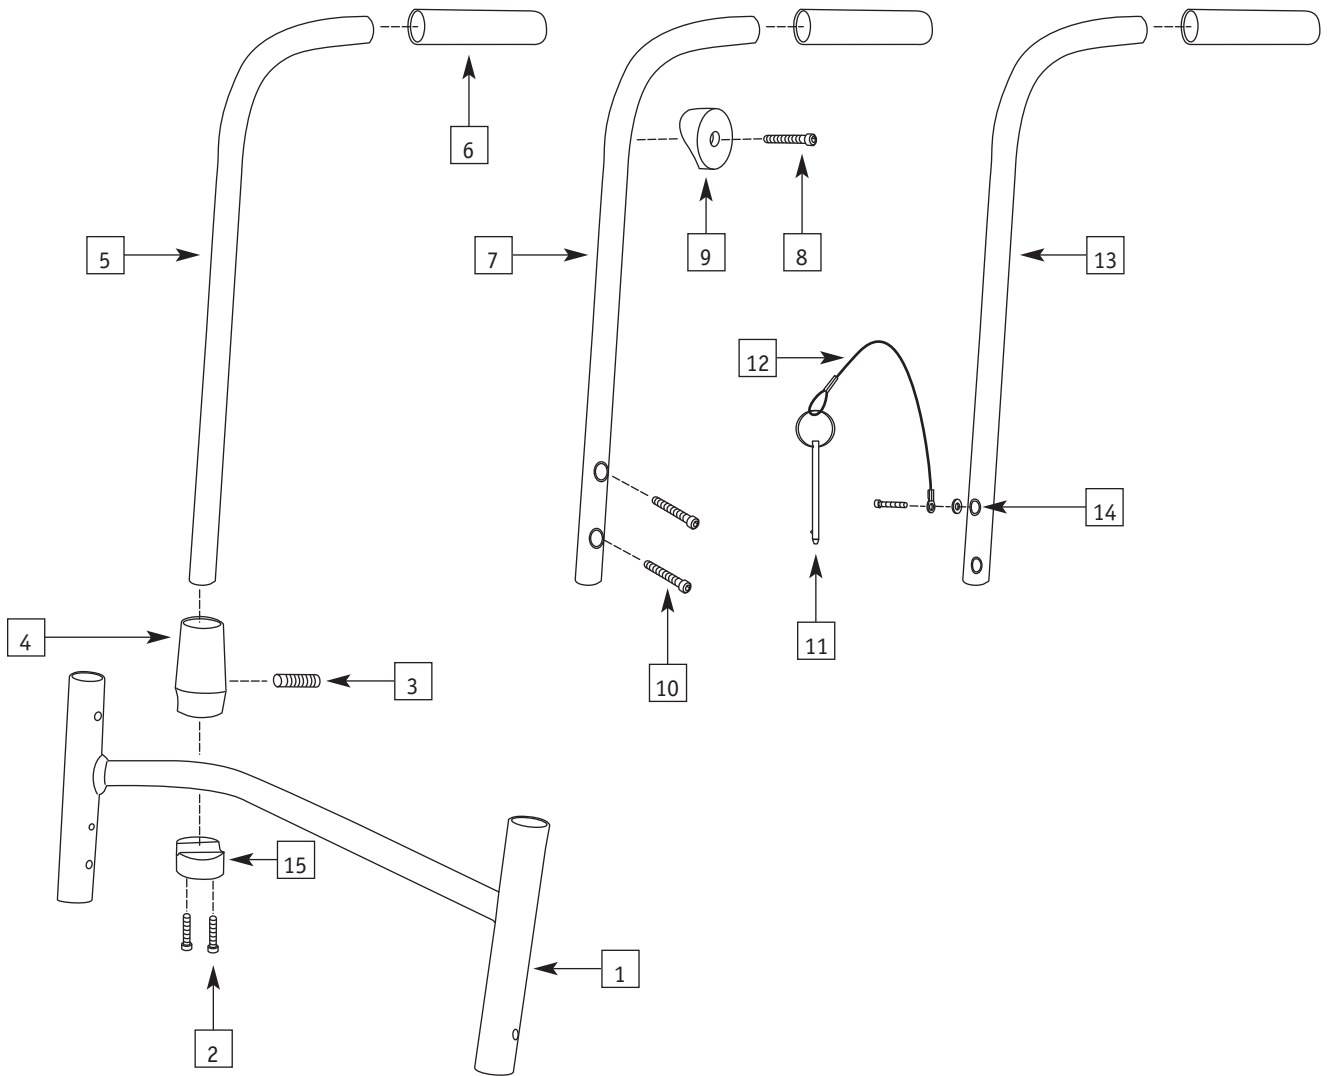

PUSH HANDLE ASSEMBLY

ITEM	PART #	DESCRIPTION	QTY.	COLOR
1	0160-XXX	Rigid Back Rest (Specify Width)	1	Blk
2	0110-300	1/4 - 20 x 1" Soc Cap Screw	4	Sil.
3	0247-301	1/4 -20 x 1/4" Set Screw	2	S.S.
4	0033-304	Upper Push Handle Mount	2	Blk
5	0033-306	14" Long Push Handle (Bolt On)	2	Blk
6	0134-300	3/4" Grab-On Handle	2	Blk
7	0034-300	Fixed Height Pushed Handle	2	Blk
8	0102-300	10 - 32 x 3/4" Phillips Head	2	Sil.

ITEM	PART #	DESCRIPTION	QTY.	COLOR
9	0080-300	3/4" Black Plastic Saddle	2	Blk
10	0261-300	10 - 32 x 1/2 Soc Cap	4	Sil.
11	0159-300	Push Handle Q.R Pin	2	Sil.
12	0159-301	Lanyard Cable for Q.R Pin	2	Sil.
13	0033-306	14" Push Handle	2	Blk
14	0100-300	10 - 32 Short Nutsert	2	Gold
15	0033-303	Lower Push Handle Mount	2	Blk