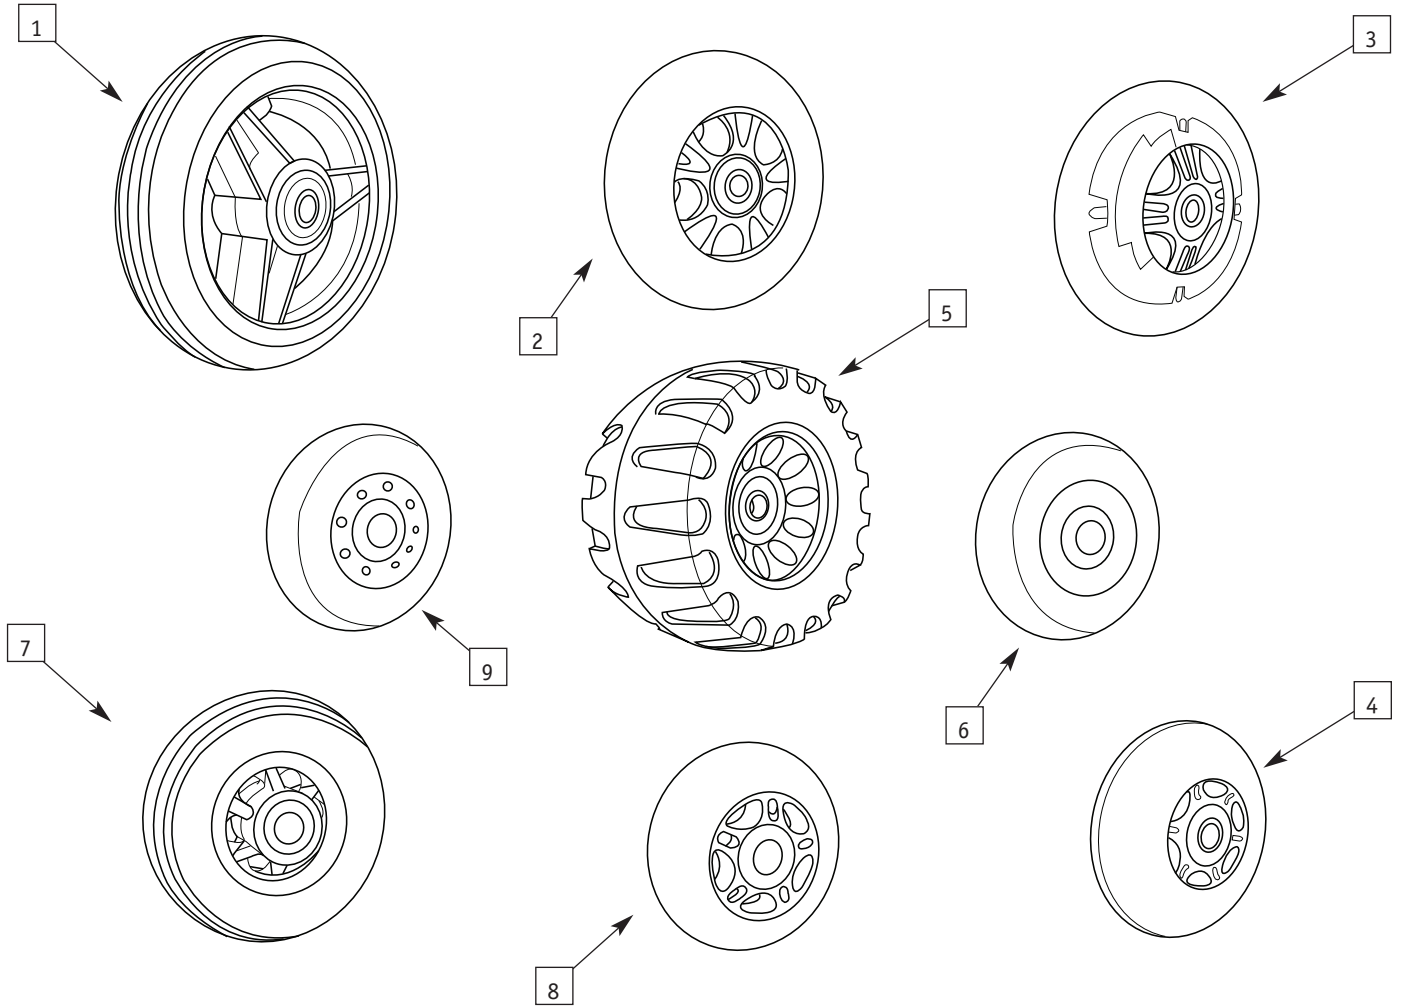

CASTER WHEELS

ITEM	PART #	DESCRIPTION	QTY.	COLOR
1	0549-300	Caster Wheel (Composite) 4" x 1"	2	Blk
1	0443-300	Caster Wheel (Composite) 5" x 1"	2	Blk
2	0069-300	4" Caster wheel	2	Clr.
3	0532-300	4" Light-Up Caster Wheel	2	Clr.
4	0070-300	3" Caster Wheel	2	Blk
4	0071-300	3" Caster Wheel (Purple)	2	Pur
5	0608-300	All-Terrain Caster Wheel 4"x 1/2"	2	Blk
6	0069-300	3" Clear/White Caster Wheel	2	Clr.
7	0410-590	Caster Wheel Composite 4" x 1" (Europe Standard)	2	Blk
8	0065-300	3" Clear/Red Caster Wheel	2	Clr.
9	0070-300	3" Caster Wheel (Red)	2	Red