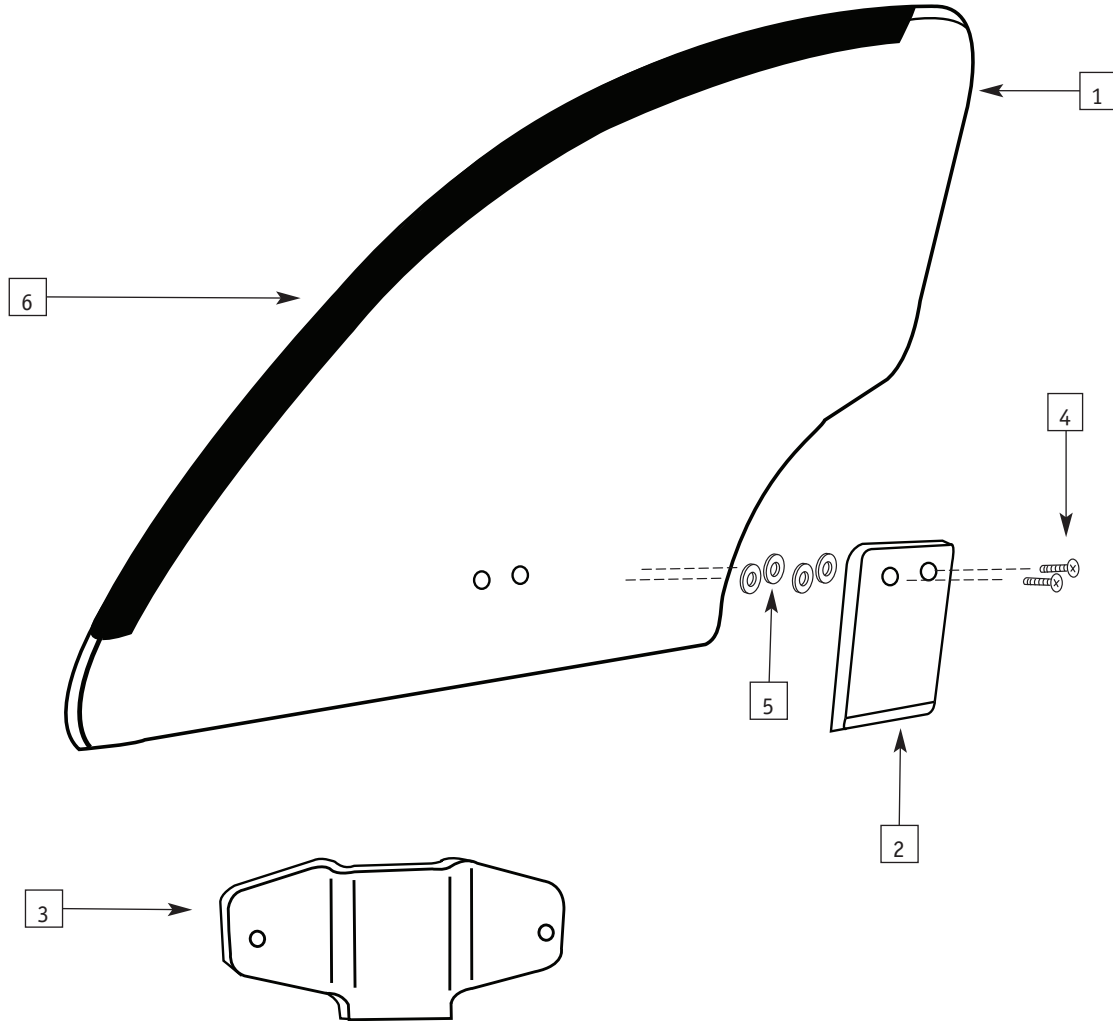

SIDE GUARDS-ALUMINUM (REMOVABLE)

ITEM	PART #	DESCRIPTION	QTY.	COLOR
1	0458-400	Aluminum Side Guard (Polished)	1	Pol
2	0458-120	Bayonet	1	Blk
3	0458-100	Receiver Mount (Specify Color)	2	Blk
4	0297-310	Counter Sunk Screw	4	SiL.
5	0297-300	Washer .250	4	SiL.
6	0451-200	Side Guard Trim	1	Blk