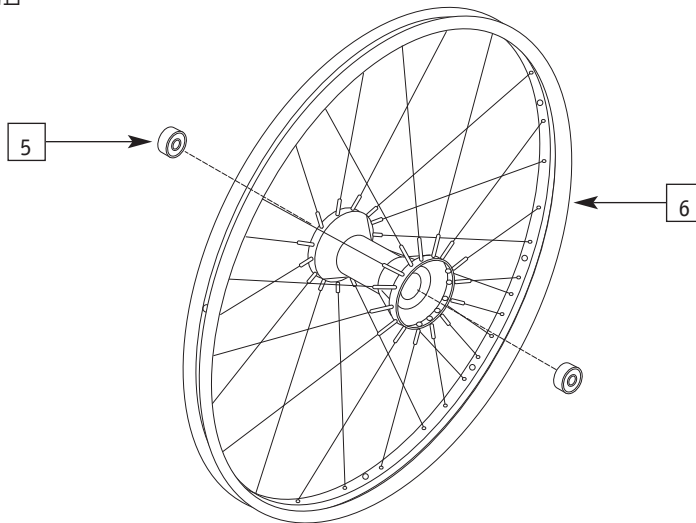

X-CORE & SPINERGY WHEEL ASSEMBLY (OLD STYLE)

OLD STYLE