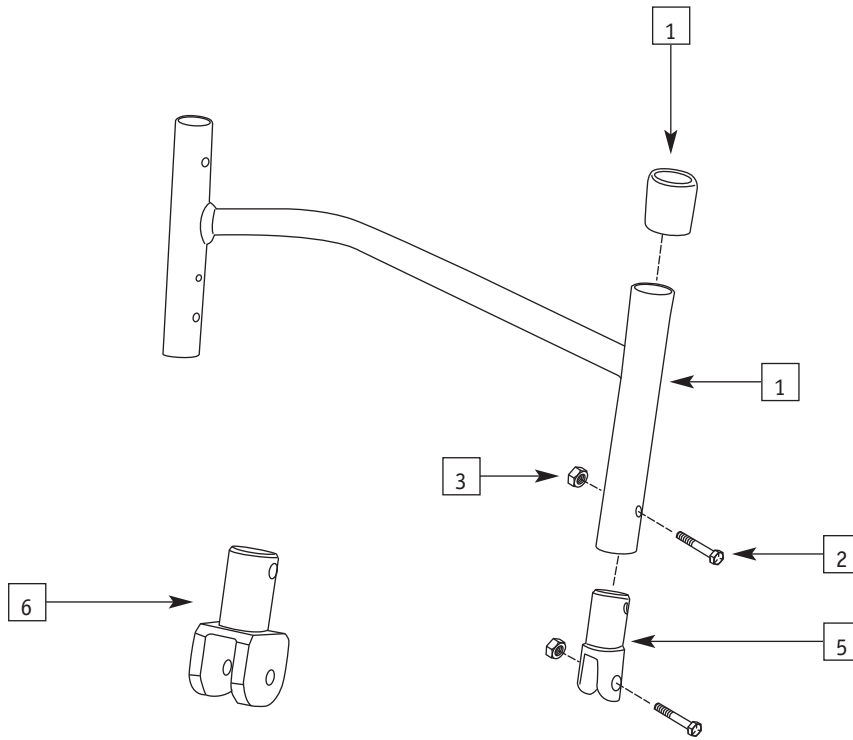

RIGID BACK REST (OLD STYLE)

ITEM	PART #	DESCRIPTION	QTY.	COLOR
1	0160-3XX	Rigid Back Rest (Specify Frame Width)	1	Blk
2	0271-300	1/4 - 28 x 1 1/4 Hex bolt	4	Sil
3	0272-300	1/4 - 28 Nylock Nut	4	Sil
4	0082-300	Slip Fit Bushing 1" to 3/4"	2	Blk
5	0328-300	Back Rest Clevis (Old Style)	2	Blk
6	0160-102	Back Rest Clevis (Heavy Duty)	2	Blk