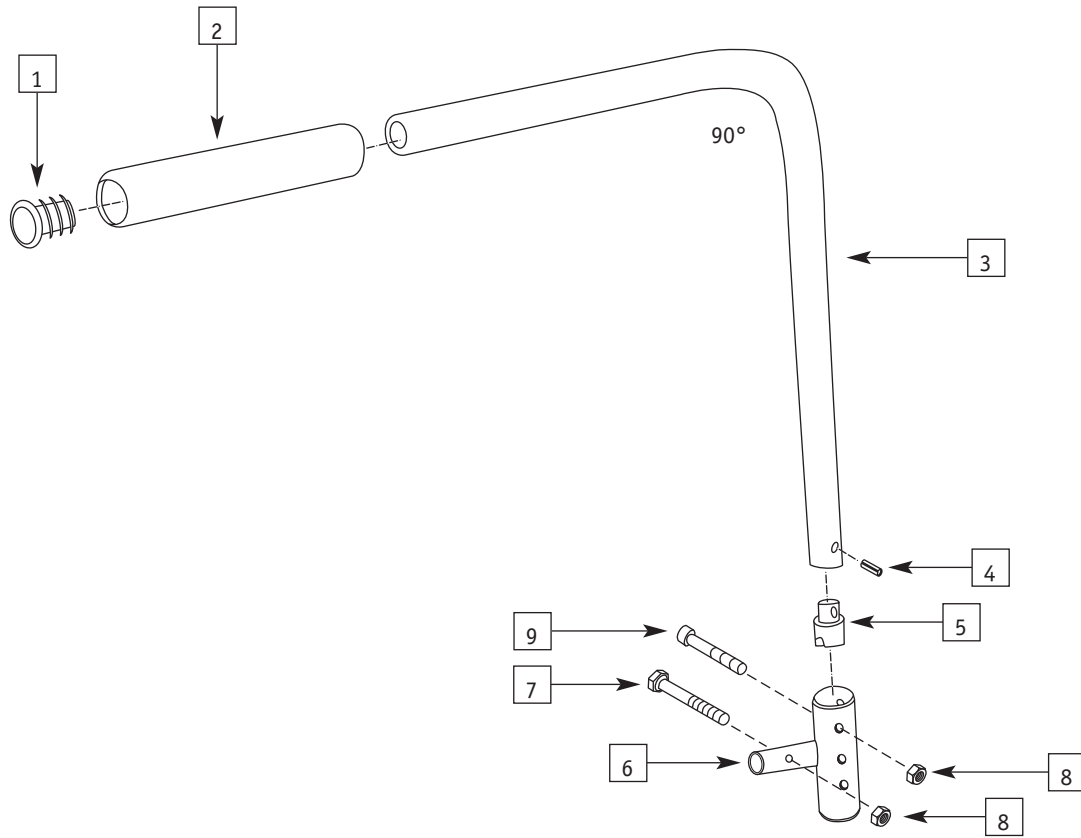

ARM REST ASSEMBLY

ITEM	PART #	DESCRIPTION	QTY.	COLOR
1	0325-300	Plastic Plug	2	Blk
2	0135-300	1" Grab-On Grip	2	Blk
3	0438-103	Armrest Bent Tube (Left)	1	Blk
3	0438-103	Armrest Bent Tube (Right)	1	Blk
4	0246-301	1" Roll Pin	2	Sil.
5	0032-110	Armrest Clevis V Shape	2	Blk
6	0438-101	Armrest Mount (Left)	1	Blk
6	0438-102	Armrest Mount (Right)	1	Blk
7	0266-300	1/4 - 20 x 1.25 Hex Head	2	Sil.
8	0116-300	1/4 - 20 Thin Nylock Nut	4	Sil.
9	0115-300	1/4 - 20 1.750 Allen Head	2	Sil.
	0438-300	Armrest Complete Assembly (Left)	1	Blk
	0438-301	Armrest Complete Assembly (Right)	1	Blk