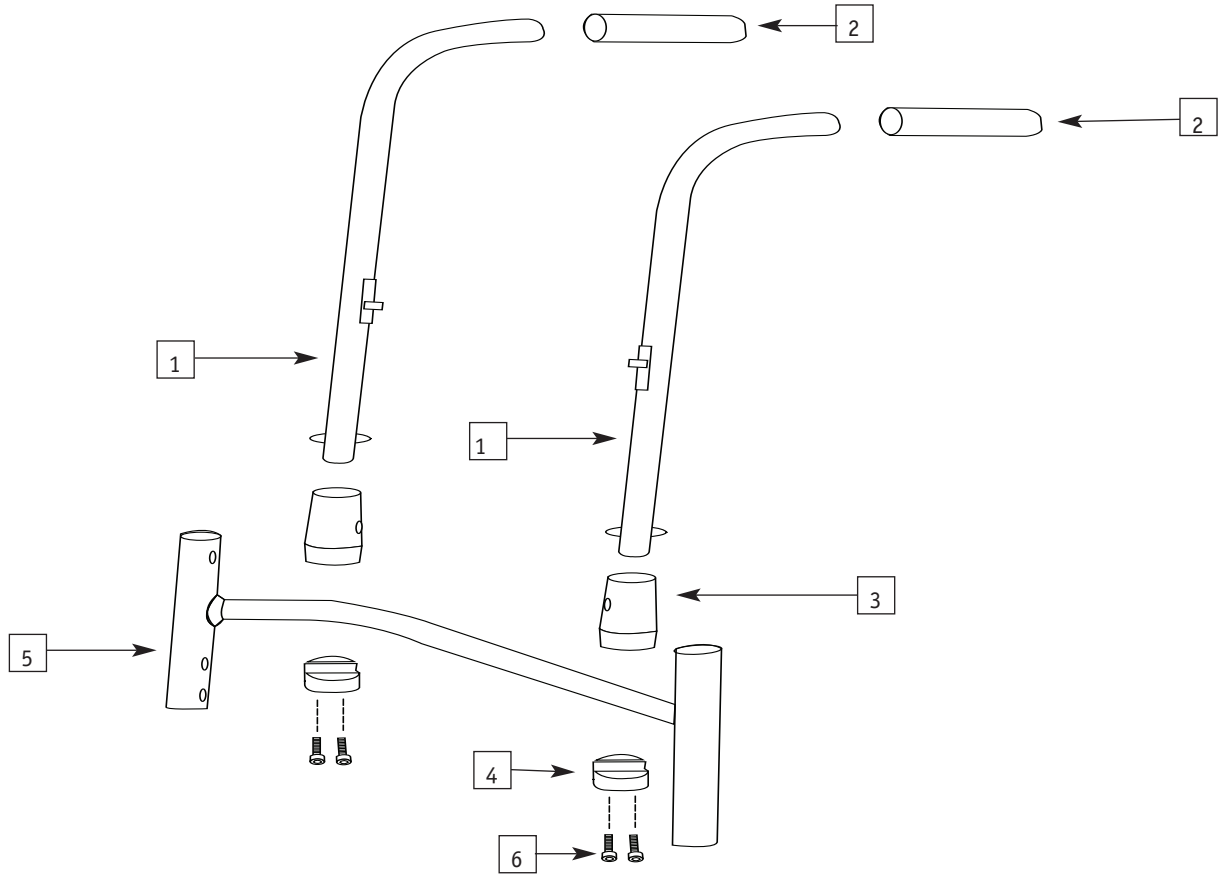

PUSH HANDLES (SLIDER STYLE)

ITEM	PART #	DESCRIPTION	QTY.	COLOR
1	0033-400	12" Push Handle Assy. (Left)	2	Blk
1	0033-402	12" Push Handle Assy. (Right)	2	Sil.
1	0033-404	16" Push Handle Assy. (Left)	2	Blk
1	0033-406	16" Push Handle Assy. (Right)	2	Blk
1	0033-408	20" Push Handle Assy. (Left)	2	Blk
1	0033-410	20" Push Handle Assy. (Right)	2	Blk

ITEM	PART #	DESCRIPTION	QTY.	COLOR
2	0134-300	Grab-On Handle 3/4"	2	Blk
3	0033-304	Upper Push Handle Mount	2	Blk
4	0033-303	Lower Push Handle Mount	2	Blk
5	0160-xxx	Rigid Back Rest (Specify Width)	1	Blk
6	0110-300	Socket Cap Screw 1/4 -20 x 1"	4	Sil.