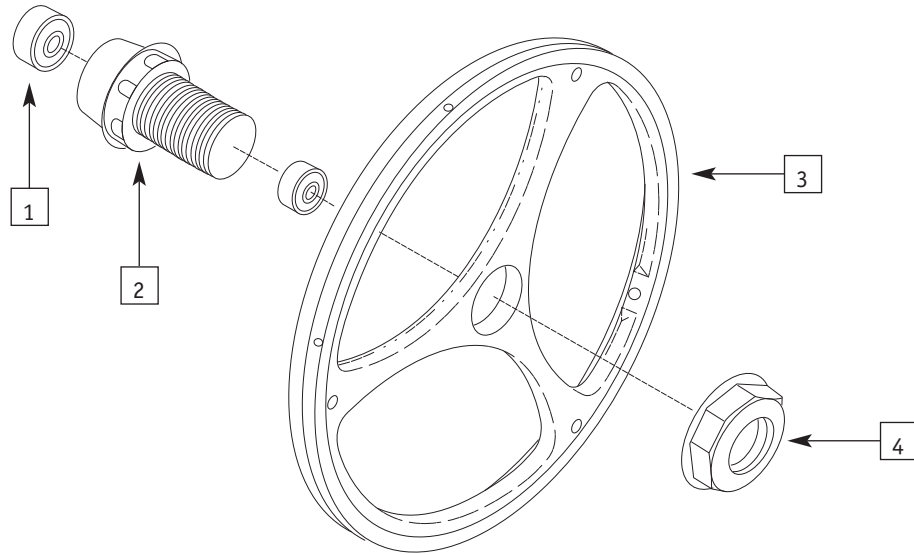

X-CORE & SPINERGY WHEEL ASSEMBLY (OLD STYLE)