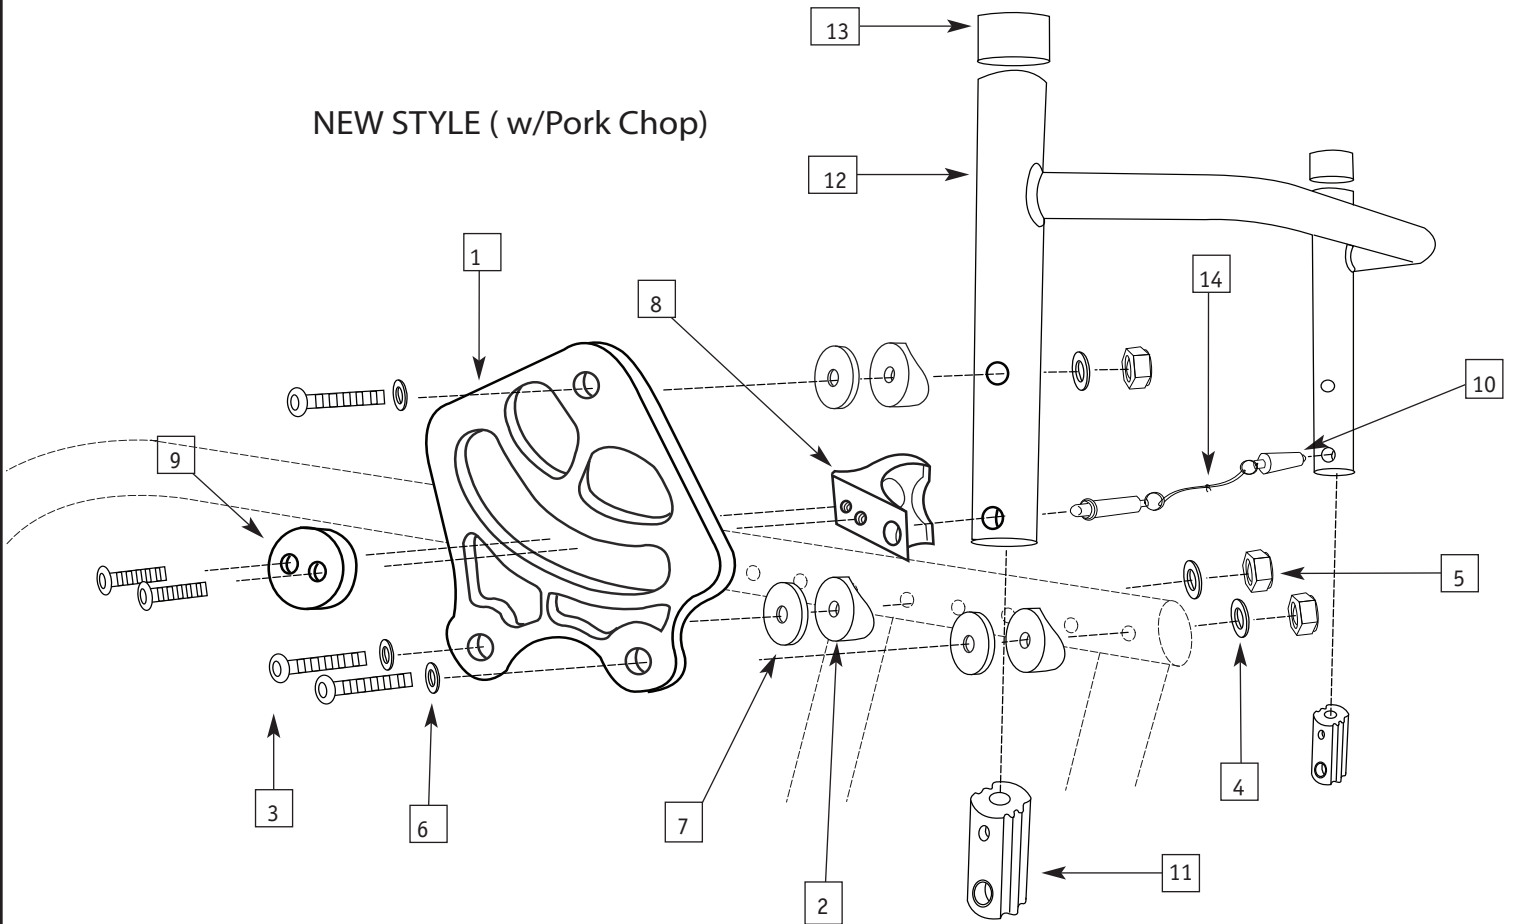

RIGID BACKREST ASSEMBLY WITH PORKCHOP (NEW STYLE)

NEW STYLE (w/Pork Chop)

ITEM	PART #	DESCRIPTION	QTY.	COLOR
1	0460-300	Pork Chop (Lock Support)	2	Blk
2	0079-300	Saddle	6	Sil.
3	0112-300	1 3/4" Button Screw	6	S.S.
4	0277-300	1/4" Washer (Standard)	12	Blk
5	0116-300	1/4 - 20 Nylock Nut	6	Blk
6	0277-300	1/4" Washer (Standard)	12	Blk
7	0259-300	Fender Washer	2	Blk
8	0476-110	Saddle Stop	2	Sil.

ITEM	PART #	DESCRIPTION	QTY.	COLOR
9	0476-100	Round Retainer Plate	2	Blk
10	0476-300	Locking Mechanism	2	Sil.
11	0082-300	Plastic Slip-Fit Bushing	2	Sil.
12	0473-xxx	Rigid Backrest (specify width)	1	Sil.
13	0082-300	Plastic Slip-Fit Bushing	2	Blk
14	0294-306	Pull Cord	1	Blk