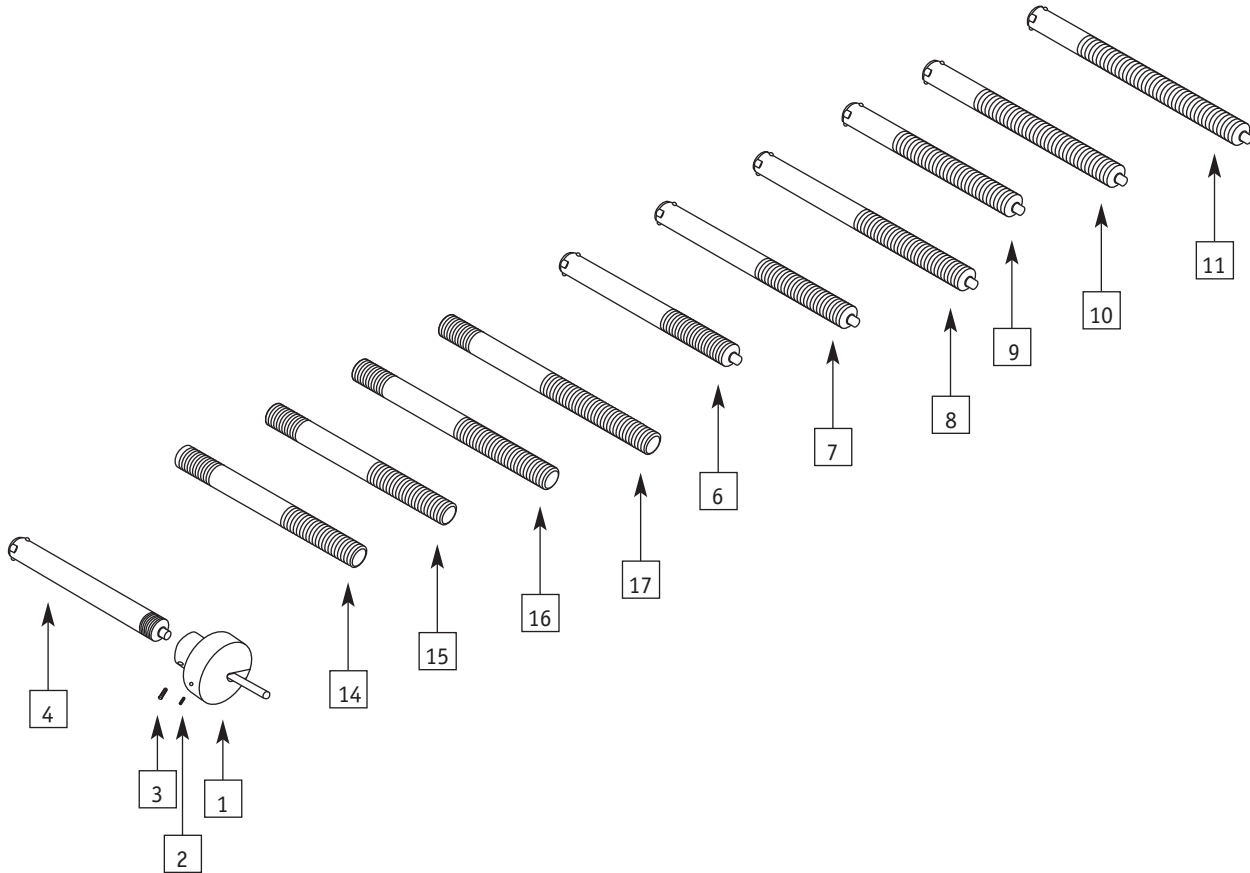

AXLE ASSEMBLY

ITEM	PART #	DESCRIPTION	QTY.	COLOR
1	0013-300	Q.R. Quad Flip for .500(black)	2	Blk
2	0246-304	Roll Pin 3/16 x 1	2	Sil.
3	0254-301	10 - 32 x 3/16 Sot Screw	2	S.S.
4	0012-300	Rear quick Release Pin No Big Button	2	Blk
5	0408-300	Caster Stud 4.40" Long	2	Sil.
6	0012-307	Quick Release B front 4.00	2	Blk
7	0012-306	Quick Release B front 5.00	2	Blk
8	0012-305	Quick Release B front 6.00(discontinued)	2	Blk
9	0012-302	Quick Release front 3.75	2	Blk

ITEM	PART #	DESCRIPTION	QTY.	COLOR
10	0012-303	Quick Release front 4.50	2	Blk
11	0012-304	Quick Release front 5.50	2	Blk
14	0408-303	Caster Stud 3.500 long	2	steel
15	0408-300	Caster Stud 4.400 long	2	steel
16	0408-301	Caster Stud 5.080 long	2	steel
17	0408-302	Caster Stud 6.155 long	2	steel