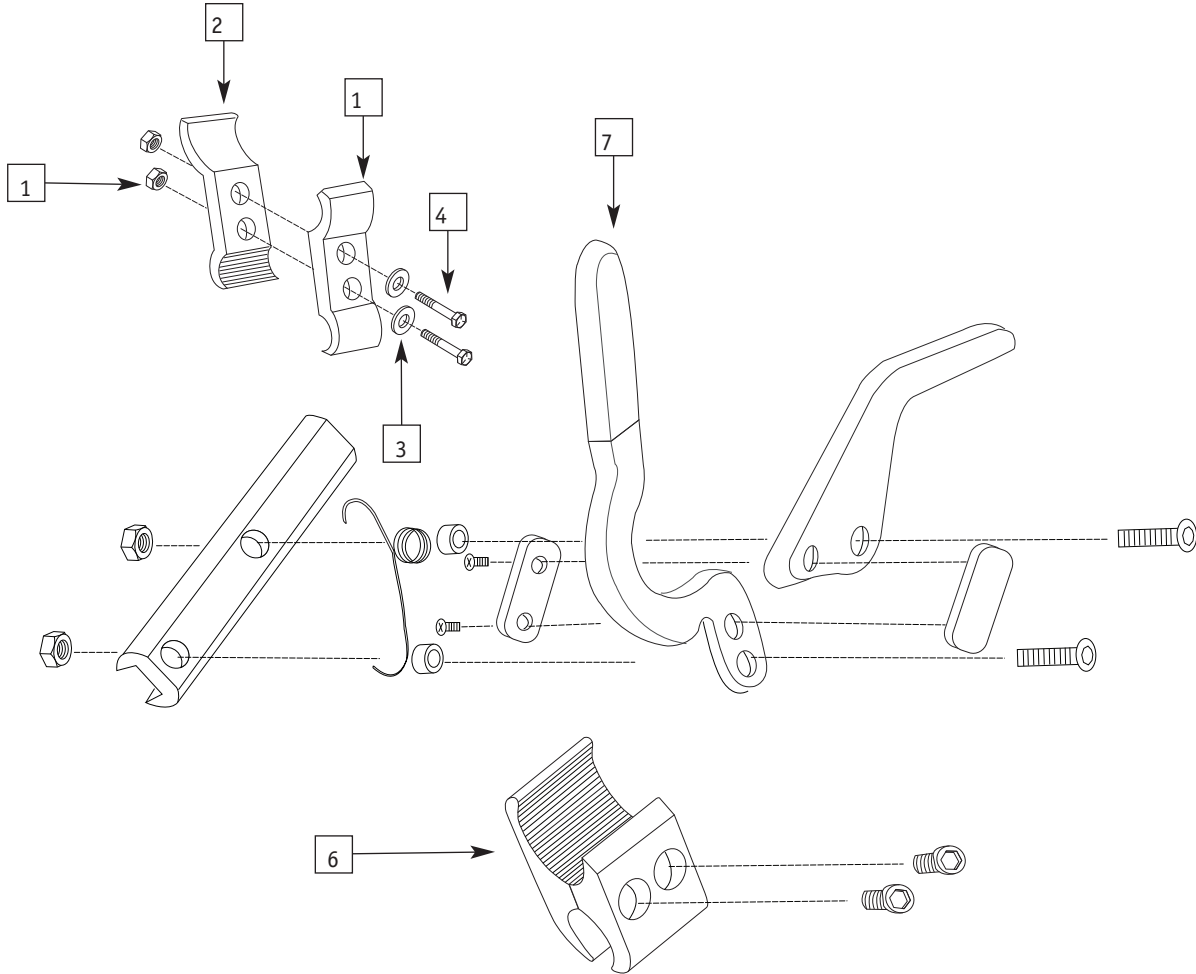

SCISSOR LOCK BRAKES (NEW STYLE)

ITEM	PART #	DESCRIPTION	QTY.	COLOR
1	0039-114	Brake Clamp	2	Blk
2	0116-300	1/4 - 20 Thin Nylock Nut	2	Sil
3	0277-300	1/4 " I.D. An Washer	2	Blk
4	0226-300	1/4 - 20 x 1 1/4 Hex Bolt	2	Sil.
6	0449-301	Brake Clamps	2	Blk
7	0445-300	scissor Brakes	2	Blk