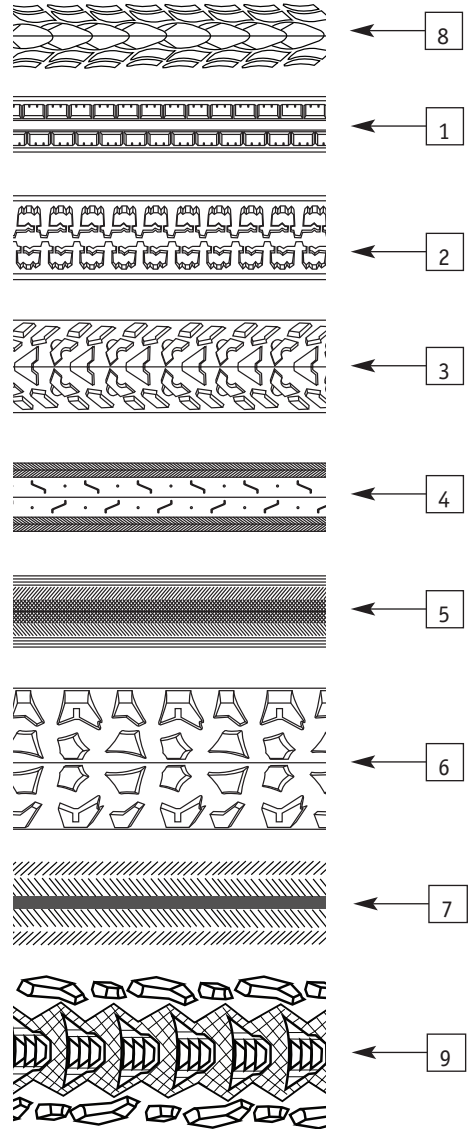

TIRES

ITEM	PART #	DESCRIPTION	QTY.	COLOR
1	0375-160	20 Black Solid Tire"	2	Blk
1	0375-170	22 Gray Solid Tire"	2	Grey
1	0400-170	24" Solid tire	2	Blue
1	0400-160	24" Solid tire	2	Red
1	0400-300	Solid tire 24"(24-100p)	2	Blk
1	0524-302	25 Solid tire	2	Grey
1	---	Thread Pattern for 20", 24", 26" 1.P	2	Grey
2	0043-300	Tire low pressure pneumatic 20" by 1 3/8" clincher	2	Gray
2	0044-300	Tire 22 low pressure pneumatic 22" by 1 3/8" clincher	2	Gray
2	0045-300	Tire 24 x 1 3/8 low pr. pneumatic 24" by 1 3/8" clincher	2	Blk/Gry
2	0046-300	Tire low pressure pneumatic 26" by 1 3/8" clincher	2	Grey
3	0050-300	Tire off road tire(moderate) 24" by 1 3/4" all Terrain	2	Gray
3	0050-300	V-Track Knobby 5 for 24" x 1 3/8	2	Gray
4	0447-300	Tire 27" High Pressure pneumatic (27" x 1")	2	Gray

ITEM	PART #	DESCRIPTION	QTY.	COLOR
5	---	Thread Pattern for 20", 22", 24", 25", 26" H.P	2	Gray
5	0386-300	Tire high pressure pneumatic 20" by 1" Primo	2	Gray
5	0388-300	Tire high pressure pneumatic 22" by 1" Primo	2	Gray
5	0047-300	Tire 24 x 1 primo tires (high press. pneumatic) 24" by 1" Primo	2	Gray
5	0049-300	Tire high pressure pneumatic 25" by 1" Primo Racer	2	Blk/Gry
5	0321-300	Aggressive Knobbys for 25"	2	Blk
6	0321-300	Knobby tire (aggressive tread) 26" x 1.95"	2	Blk
6	0321-301	Knobby tire (aggressive tread) 26" x 2.10"	2	Blk
7	0524-300	24" Solid Tire	2	Blk
7	0524-302	25" Solid Tire	2	Blk
8	0578-300	24" High Pressure Tire (Schwalbe)	2	Blk
8	0579-300	25" High Pressure Tire (Schwalbe)	2	Blk
9	0536-300	Knobby 24" x 2 (Kenda)	2	Gry/Blue
9	0536-301	Knobby 24" x 2 (Kenda)	2	Gry/Red