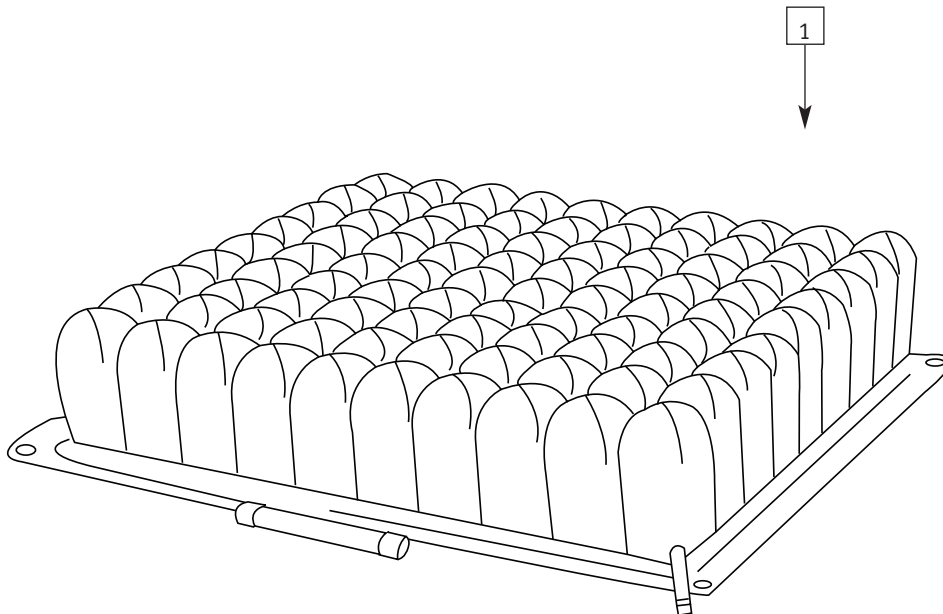

ROHO QUADTRO SELECT

ITEM	PART #	DESCRIPTION	QTY.	COLOR
1	0601-XXX	ROHO Quatro Select (See next page for available sizes)	1	Blk