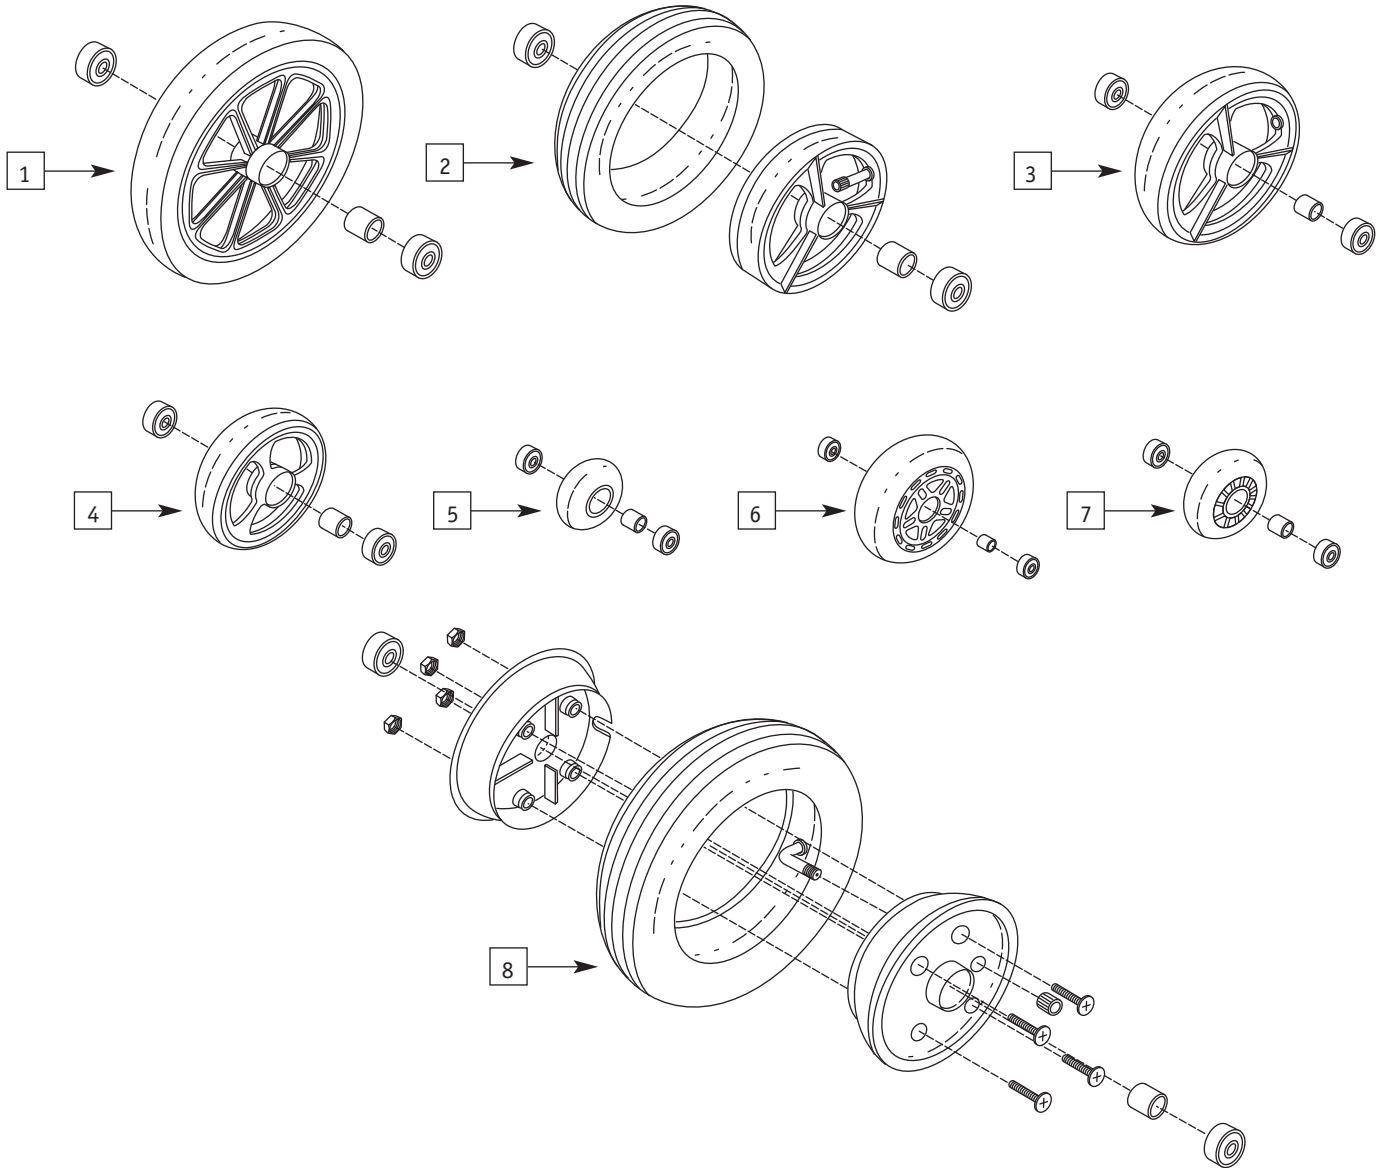

CASTERS

ITEM	PART #	DESCRIPTION	QTY.	COLOR
1	0232-300	8" Hard Caster	2	Gray
2	0230-300	6" Pneumatic Caster	2	Gray
3	0443-300	5" Hard Caster	2	Gray
4	0410-302	FrogLeg Caster 4"x1" (Alluminum)	2	Sil.
5	0074-300	52mm Caster Wheel (discontinued)	2	Wht
6	0532-300	4" Lighted Caster	2	Clr
7	0415-300	3" Clear Caster	2	Clr
8	0233-300	8" Pneumatic Caster	2	Gray