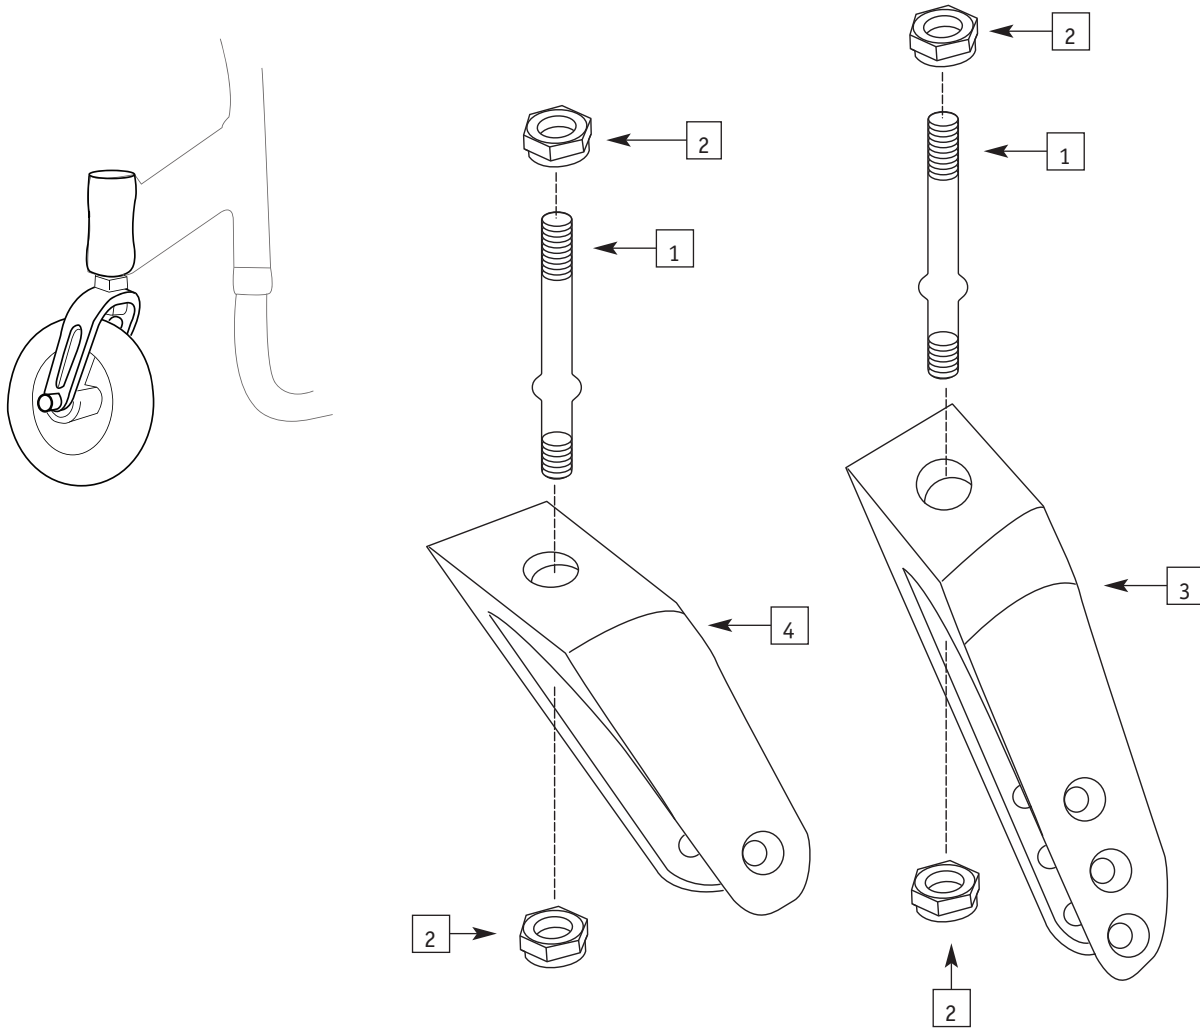

CASTER FORKS

front caster assembly
welded

ITEM	PART #	DESCRIPTION	QTY.	COLOR
1	---	Fix Front Axle w/ lip (included with forks #3 & #4)	1	Sil.
2	0260-300	1/2- 20 Thin Nylock Nut	2	Sil.
3	0383-300	Caster Fork (10" Wheel)	1	Blk
4	0468-300	Caster Fork (8" x 2" Wheel)	1	Blk
---	0307-400	Caster Fork (Counter Sunk) Mini (not pictured)	1	Blk
---	0307-401	Caster Fork (Counter Sunk) Medium (not pictured)	1	Blk
---	0307-403	Caster Fork (Counter Sunk) Standard (not pictured)	1	Blk