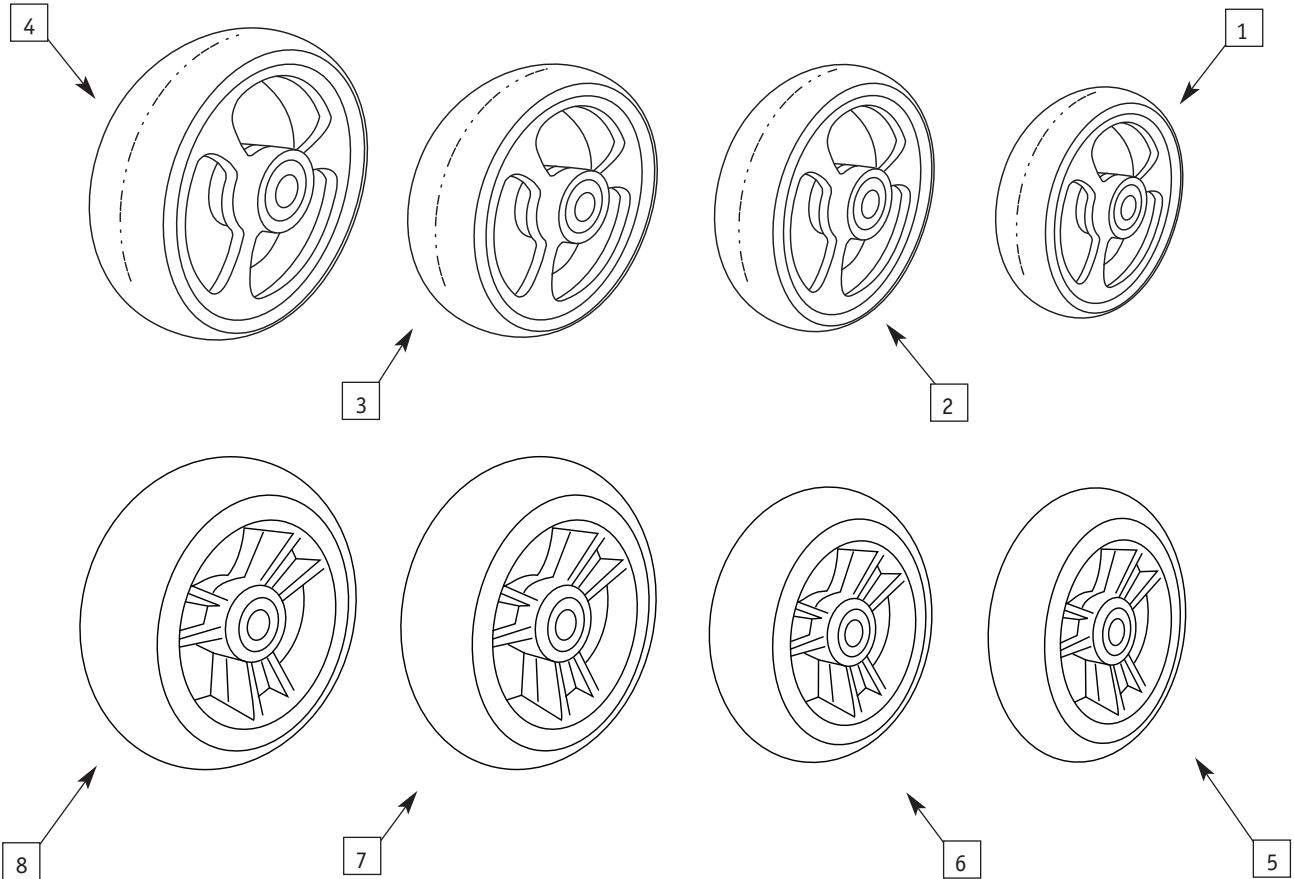

FROGLEG CASTERS (COMPOSITE AND ALLUMINUM)

ITEM	PART #	DESCRIPTION	QTY.	COLOR
1	0410-305	Frogleg Caster (Alluminum) 3" x 1"	2	Blk
1	0410-310	Frogleg Caster (Alluminum) 3" x 1"	2	Sil.
2	0410-302	Frogleg Caster (Alluminum) 4" x 1"	2	Blk
2	0410-303	Frogleg Caster (Alluminum) 4" x 1"	2	Sil.
3	0410-318	Frogleg Caster (Alluminum) 4" x 1 1/2"	2	Sil.
3	0410-500	Frogleg Caster (Alluminum) 4" x 1 1/2"	2	Blk
3	0410-510	Frogleg Caster (Alluminum) 4" x 1 1/2"	2	Red
3	0410-520	Frogleg Caster (Alluminum) 4" x 1 1/2"	2	Blue
3	0322-300	Frogleg Caster (Alluminum) 4" x 1 1/2"	2	Yell.
4	0410-335	Frogleg Caster (Alluminum) 5" x 1"	2	Sil.
4	0410-340	Frogleg Caster (Alluminum) 5" x 1"	2	Blk
4	0410-320	Frogleg Caster (Alluminum) 5" x 1 1/2"	2	Blk
4	0410-323	Frogleg Caster (Alluminum) 5" x 1 1/2"	2	Sil.

ITEM	PART #	DESCRIPTION	QTY.	COLOR
5	0410-590	Frogleg Caster (Composite) 4" x 1"	2	Blk
6	0410-375	Frogleg Caster (Composite) 4" x 1 1/2"	2	Blk
6	0410-380	Frogleg Caster (Composite) 4" x 1 1/2"	2	Red
6	0410-390	Frogleg Caster (Composite) 4" x 1 1/2"	2	Blue
6	0410-400	Frogleg Caster (Composite) 4" x 1 1/2"	2	Yell.
7	0410-600	Frogleg Caster (Composite) 5" x 1"	2	Blk
8	0410-410	Frogleg Caster (Composite) 5" x 1 1/2"	2	Red
8	0410-420	Frogleg Caster (Composite) 5" x 1 1/2"	2	Yell.
8	0410-430	Frogleg Caster (Composite) 5" x 1 1/2"	2	Blue
8	0410-440	Frogleg Caster (Composite) 5" x 1 1/2"	2	Blk