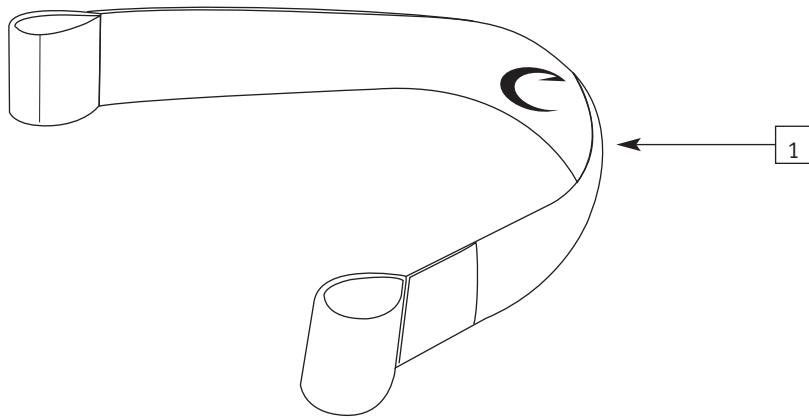

CALF STRAP

ITEM	PART #	DESCRIPTION	QTY.	COLOR
1	0091-300	Standard Calf Strap	1	Blk