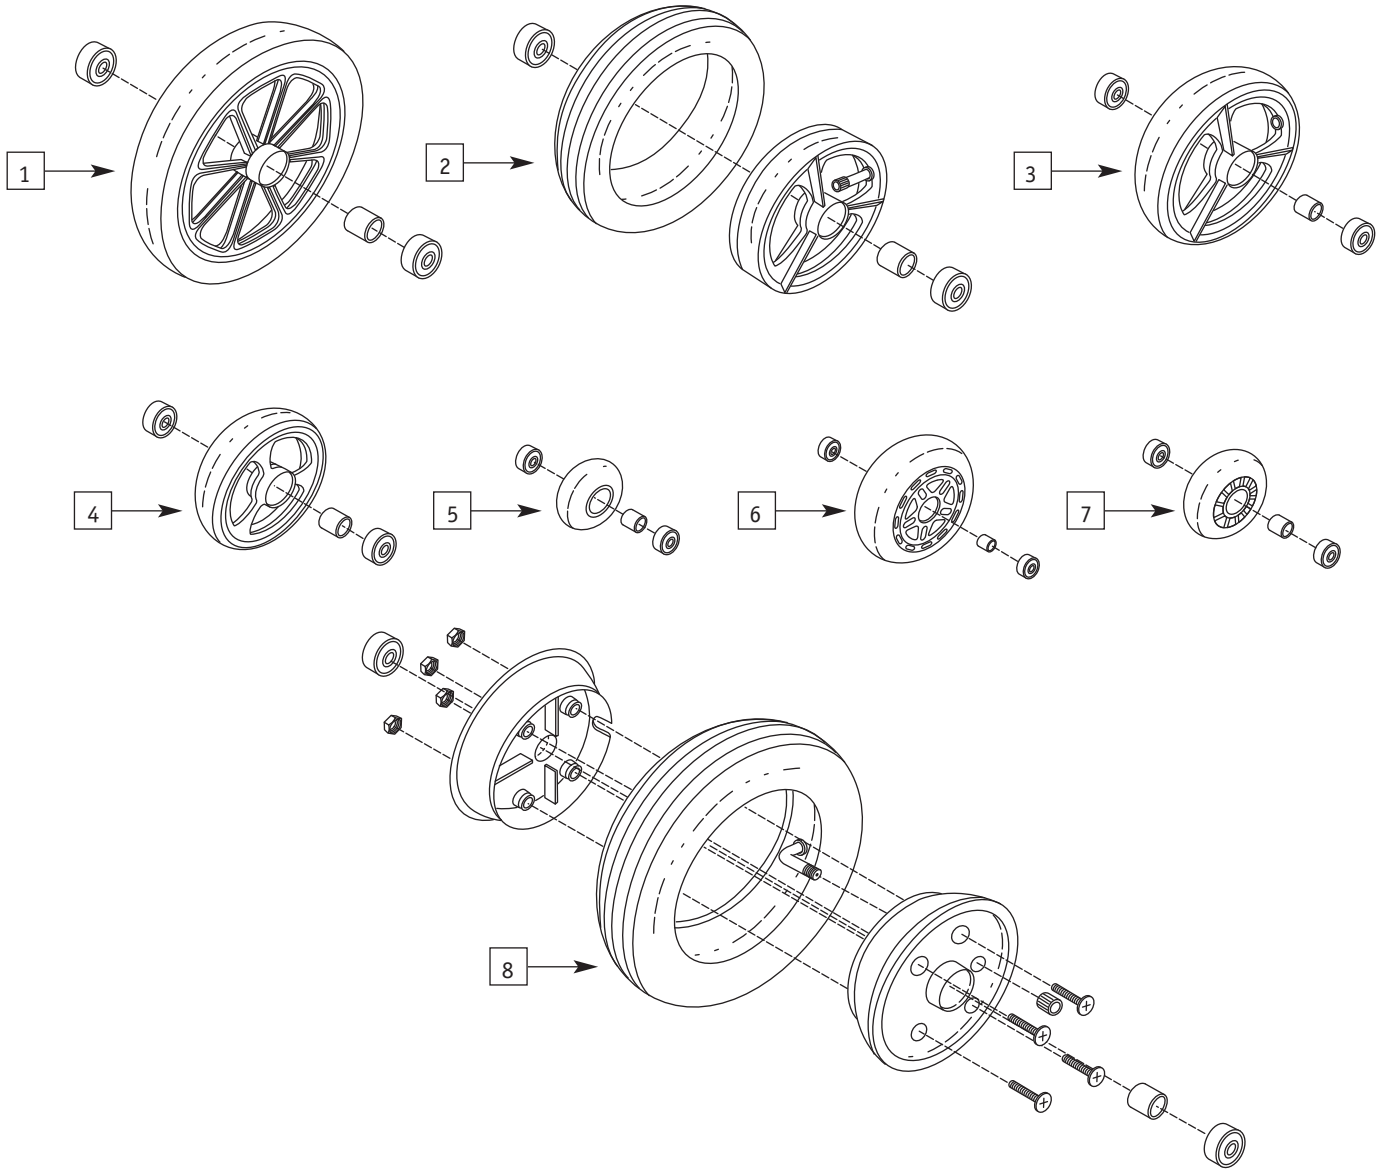

CASTERS

ITEM	PART #	DESCRIPTION	QTY.	COLOR
1	0232-300	8" Hard Caster	2	Gray
2	0230-300	6" Pneumatic Caster	2	Gray
3	0443-300	5" Hard Caster	2	Gray
4	0410-302	FrogLeg Caster 4"x1" (Alluminum)	2	Sil.
5	0074-300	52mm Caster Wheel (discontinued)	2	Wht
6	0532-300	4" Lighted Caster	2	Clr
7	0415-300	3" Clear Caster	2	Clr
8	0233-300	8" Pneumatic Caster	2	Gray