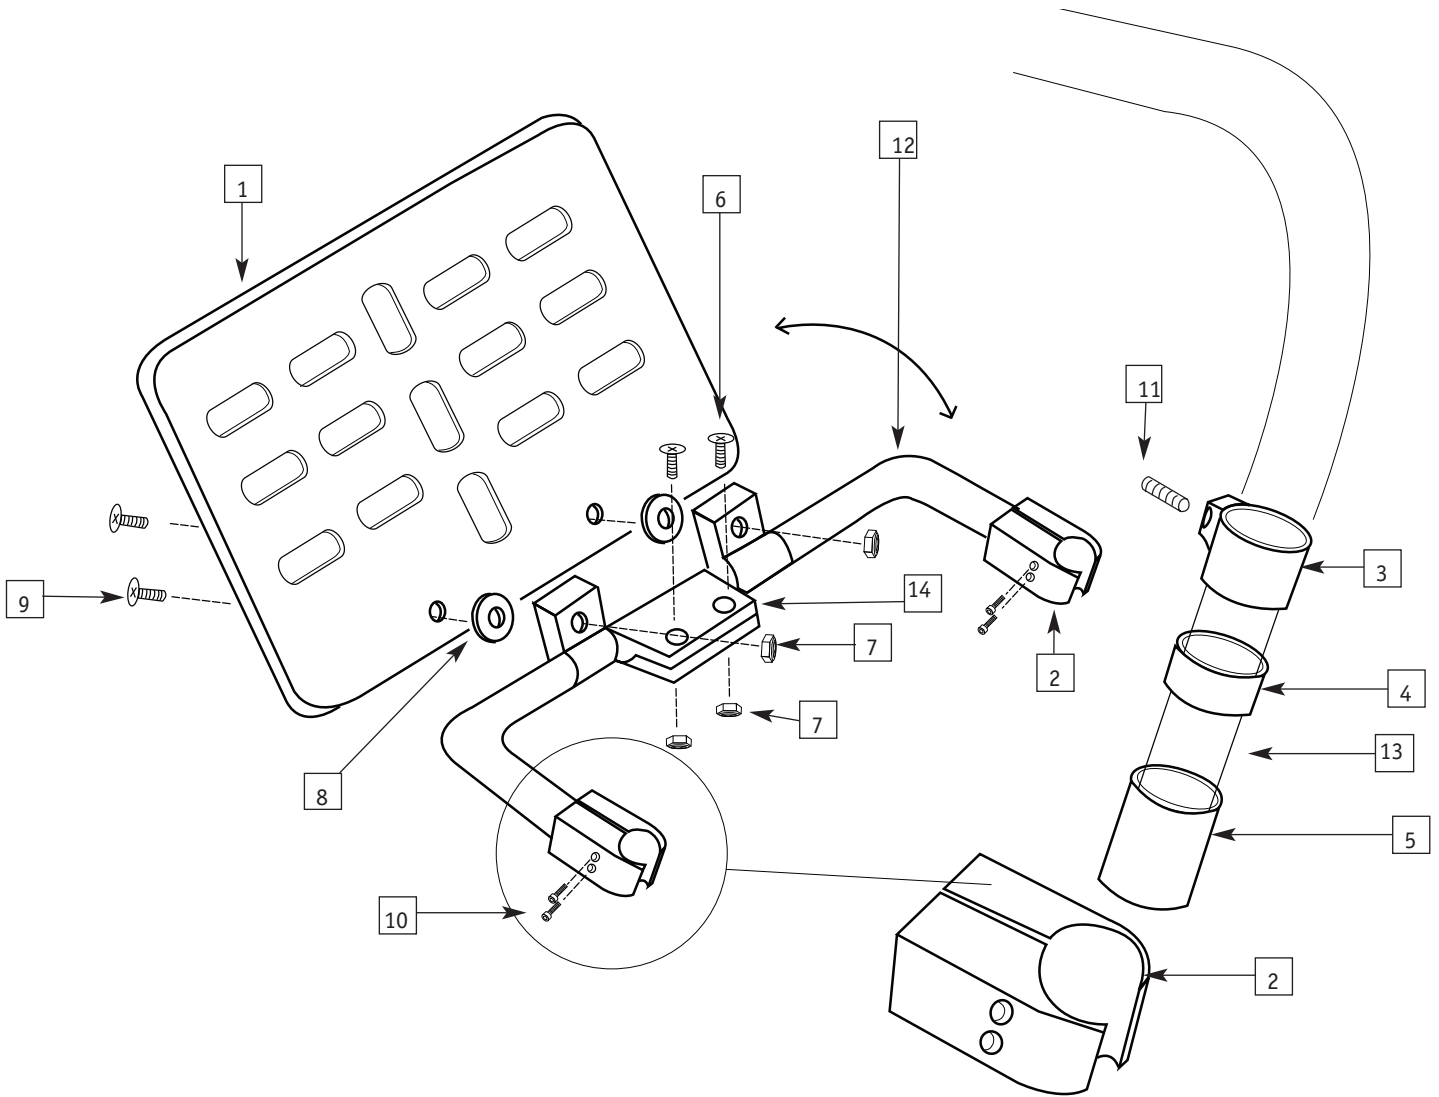

FOOTREST ASSEMBLY (FLIP-BACK STYLE)

ITEM	PART #	DESCRIPTION	QTY.	COLOR
1	0416-102	Aluminum Foot Plate	1	Blk
2	0472-105	Clamp (Inside)	1	Blk
2	0472-110	Clamp (Outside)	1	Blk
3	0168-301	Footrest Ring	2	Blk
4	0082-300	Slip Fit Bushing 1" x 3/4"	2	Blk
5	0472-115	Slip Fit Bushing 1" x 2"	2	Blk
6	0582-300	Counter Sunk 1/4 - 20 x 3/4"	2	Sil.
7	0116-300	Nutlock Nut 1/4 - 20 (Thin)	2	Sil.
8	0294-307	Plastic Spacer Washer	2	Wht
9	0437-300	Counter Sunk 1/4 - 20 x 1	2	Sil.

ITEM	PART #	DESCRIPTION	QTY.	COLOR
9	0116-300	Nutlock Nut 1/4 - 20 (Thin)	2	Sil.
10	0110-300	1/4-20 x 1" Hex	2	Sil.
11	0256-102	1/4 28 - 1/2 Set Screw	2	Blk
12	0416-199	Foot Rest Loop	2	Blk
13	0416-080	Footrest Extension Tube 6"	2	Blk
14	0472-120	Footrest Angle Clamp	1	Blk
Assy.	0472-301	Footrest Assembly (Including Items 1-10)	1	Blk