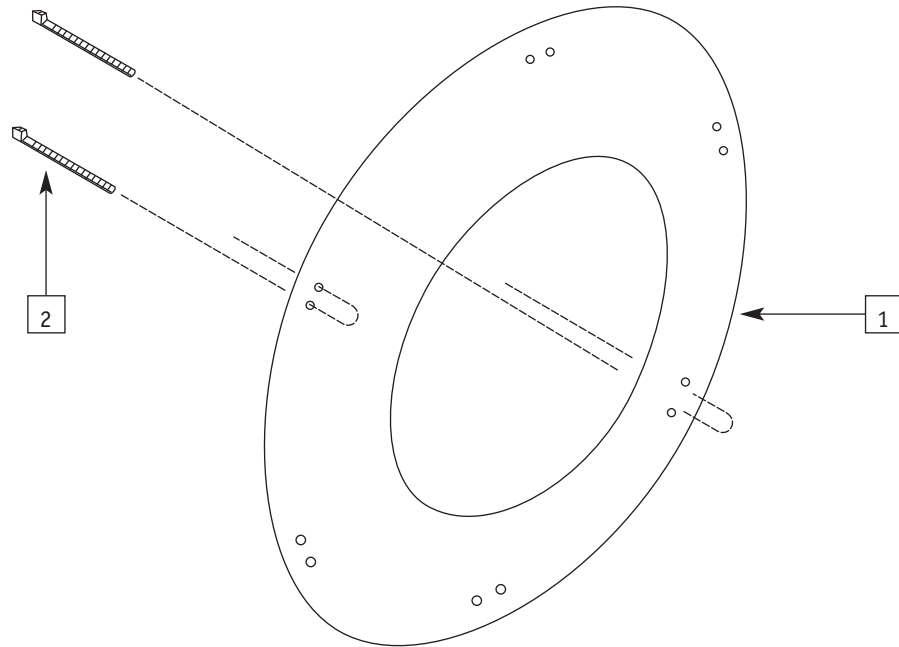

SPOKE PROTECTORS

ITEM	PART #	DESCRIPTION	QTY.	COLOR
1	0139-300	spoke protectors (flat) 20 black	2	black
1	0139-302	spoke protectors (flat) 22 black	2	black
1	0139-304	spoke protectors (flat) 24 black	2	black
1	0139-308	spoke protectors (flat) 25 black	2	black
1	0139-306	spoke protectors (flat) 26 black	2	black
2	0249-300	Zip Ties (Cable Ties) 7.5"	12	Blk