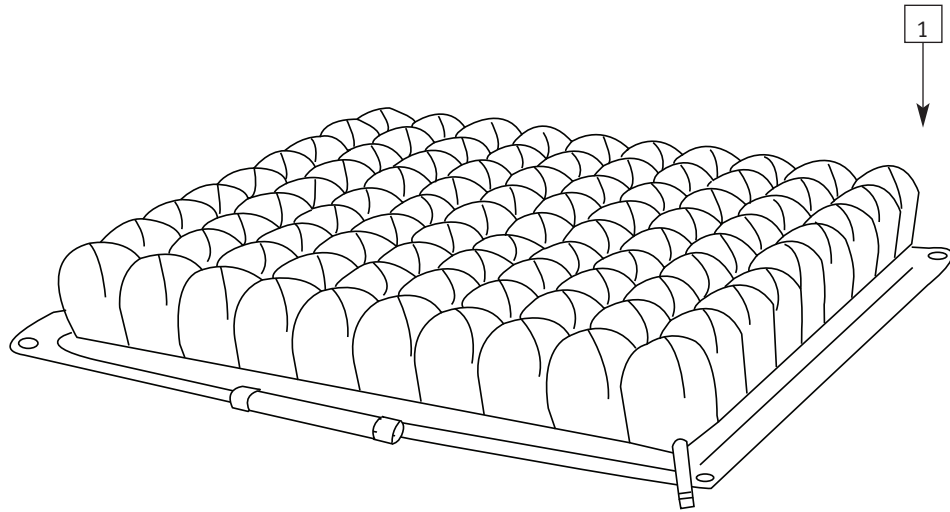

ROHO LOW-PROFILE QUADRO SELECT

ITEM	PART #	DESCRIPTION	QTY.	COLOR
1	0601-XXX	ROHO Low Profile-Quatro Select (See next page for available sizes)	1	Blk