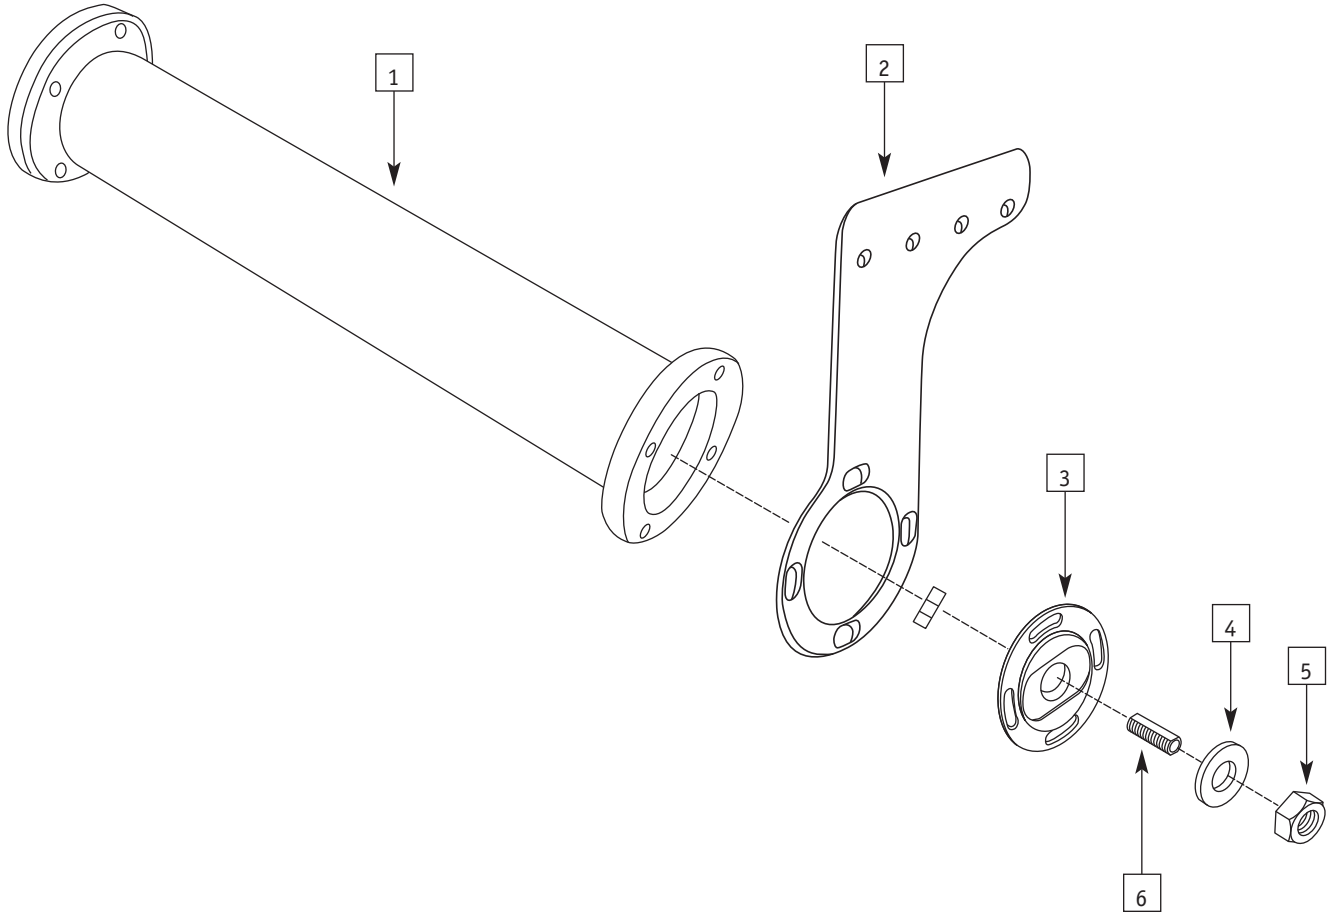

SUPER TUBE ASSEMBLY

ITEM	PART #	DESCRIPTION	QTY.	COLOR
1	0440-XXX	Super Axle Tube (Specify Frame Width)	1	Blk
2	0439-XXX	Axle Plate Spazz (See Chart)	2	Blk
3	0214-XXX	Camber Plate (See Chart) No Slot Style Shown	2	Blk
4	0125-300	3/4" I.D. Light Washer	2	Sil.
5	0126-300	3/4" - 16 Hex Jam Nut	4	Sil.
6	0011-300	Axle Receiver Short 2.095	2	Sil.
6	0011-301	Axle Receiver Long 3.00	2	Sil.