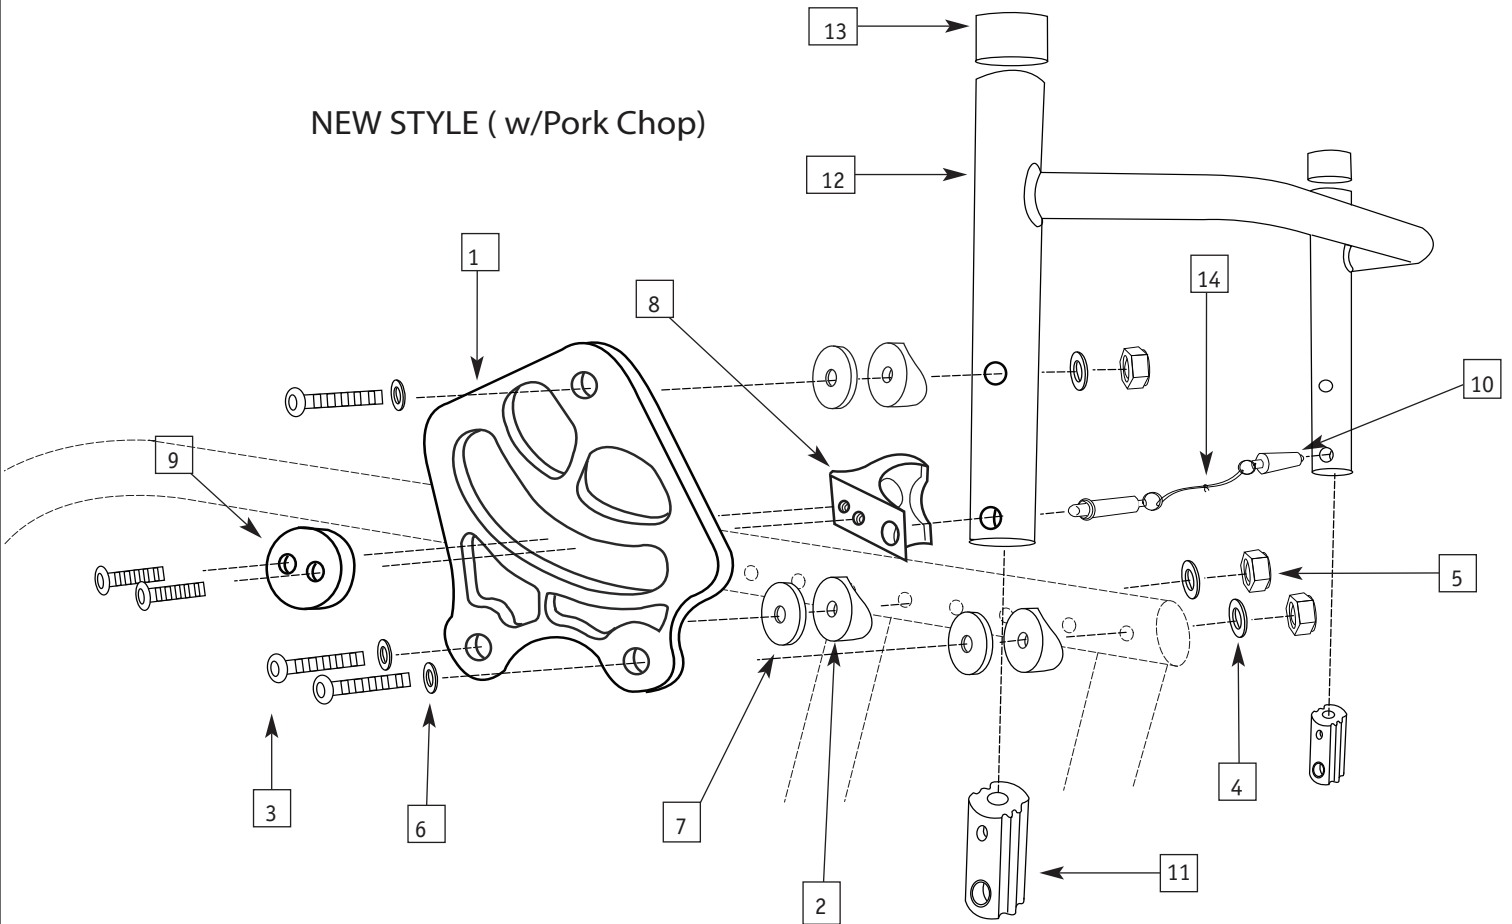

RIGID BACKREST ASSEMBLY WITH PORKCHOP (NEW STYLE)

NEW STYLE (w/Pork Chop)

ITEM	PART #	DESCRIPTION	QTY.	COLOR
1	0460-300	Pork Chop (Lock Support)	2	Blk
2	0079-300	Saddle	6	Sil.
3	0112-300	1 3/4" Button Screw	6	S.S.
4	0277-300	1/4" Washer (Standard)	12	Blk
5	0116-300	1/4 - 20 Nylock Nut	6	Blk
6	0277-300	1/4" Washer (Standard)	12	Blk
7	0259-300	Fender Washer	2	Blk
8	0476-110	Saddle Stop	2	Sil.

ITEM	PART #	DESCRIPTION	QTY.	COLOR
9	0476-100	Round Retainer Plate	2	Blk
10	0476-300	Locking Mechanism	2	Sil.
11	0082-300	Plastic Slip-Fit Bushing	2	Sil.
12	0473-xxx	Rigid Backrest (specify width)	1	Sil.
13	0082-300	Plastic Slip-Fit Bushing	2	Blk
14	0294-306	Pull Cord	1	Blk