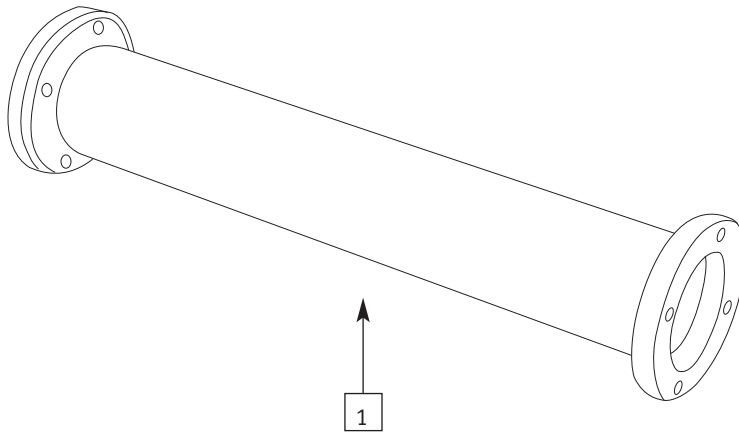

SUPER TUBE

ITEM	PART #	DESCRIPTION	QTY.	COLOR
1	0440-300	Axle Tube - Spazz for 10 Wide Chair (Black)	1	Blk
1	0440-301	Axle Tube - Spazz for 11 Wide Chair (Black)	1	Blk
1	0440-302	Axle Tube - Spazz for 12 Wide Chair (Black)	1	Blk
1	0440-303	Axle Tube - Spazz for 13 Wide Chair (Black)	1	Blk
1	0440-304	Axle Tube - Spazz for 14 Wide Chair (Black)	1	Blk
1	0440-305	Axle Tube - Spazz for 15 Wide Chair (Black)	1	Blk
1	0440-306	Axle Tube - Spazz for 16 Wide Chair (Black)	1	Blk
1	0440-307	Axle Tube - Spazz for 17 Wide Chair (Black)	1	Blk
1	0440-308	Axle Tube - Spazz for 18 Wide Chair (Black)	1	Blk
1	0440-309	Axle Tube - Spazz for 19 Wide Chair (Black)	1	Blk
1	0440-310	Axle Tube - Spazz for 20 Wide Chair (Black)	1	Blk