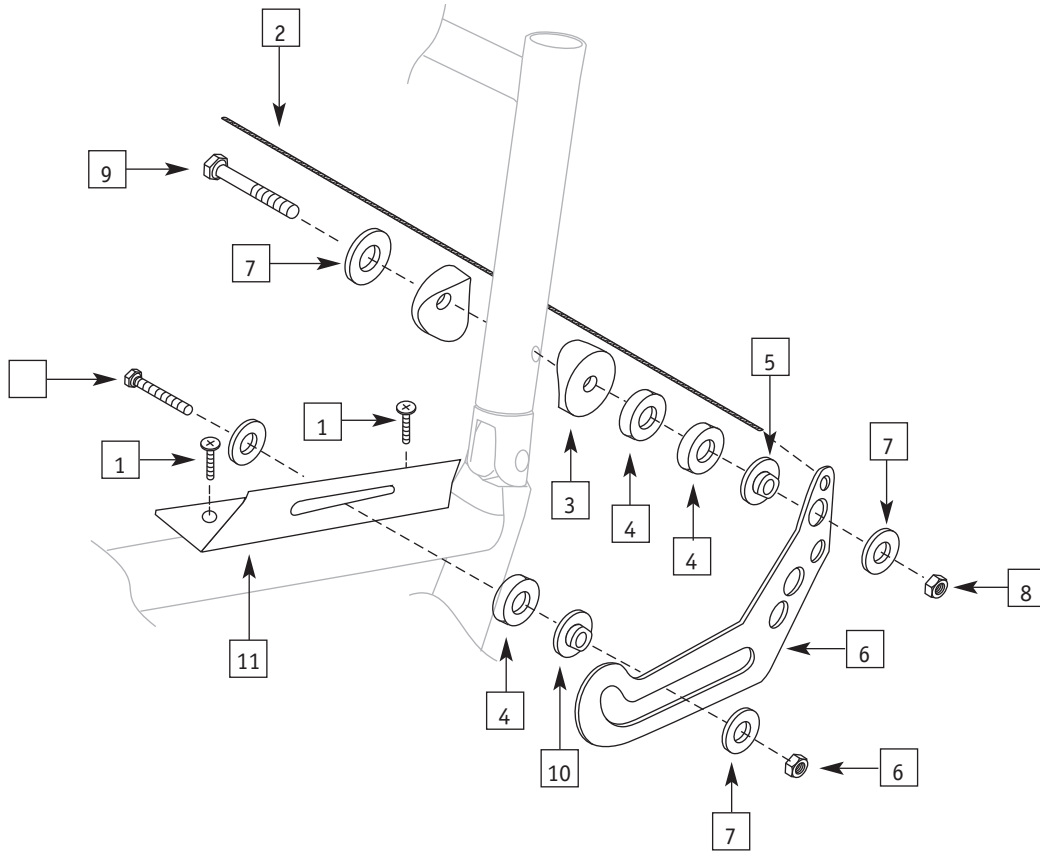

LOCKING MECHANISM (OLD STYLE)

ITEM	PART #	DESCRIPTION	QTY.	COLOR
1	0102-300	10 - 32 x 3/4" Phillips Head	12	SiL.
2	0294-306	1/16 Cord	1	Blk
3	0079-300	Plastic Saddle for 1" Tubing	4	Blk
4	0284-300	1/4" 1.D White Nylon Spacer	6	White
5	0294-304	Slide Washer	4	Blk
6	0294-310	Slide Bracket	2	Blk

ITEM	PART #	DESCRIPTION	QTY.	COLOR
7	0107-300	1/4" 1.D Washer	8	SiL.
8	0116-300	1/4 - 20 Thin Nylock Nut	4	SiL.
9	0267-300	1/4 - 20 x 2" Hex Bolt	2	SiL.
10	0294-304	Slide Washer	4	Blk
11	0093-310	Rigid Side Guard Rail	2	Blk
12	0294-303	1/4 - 20 x 5/8	2	SiL.