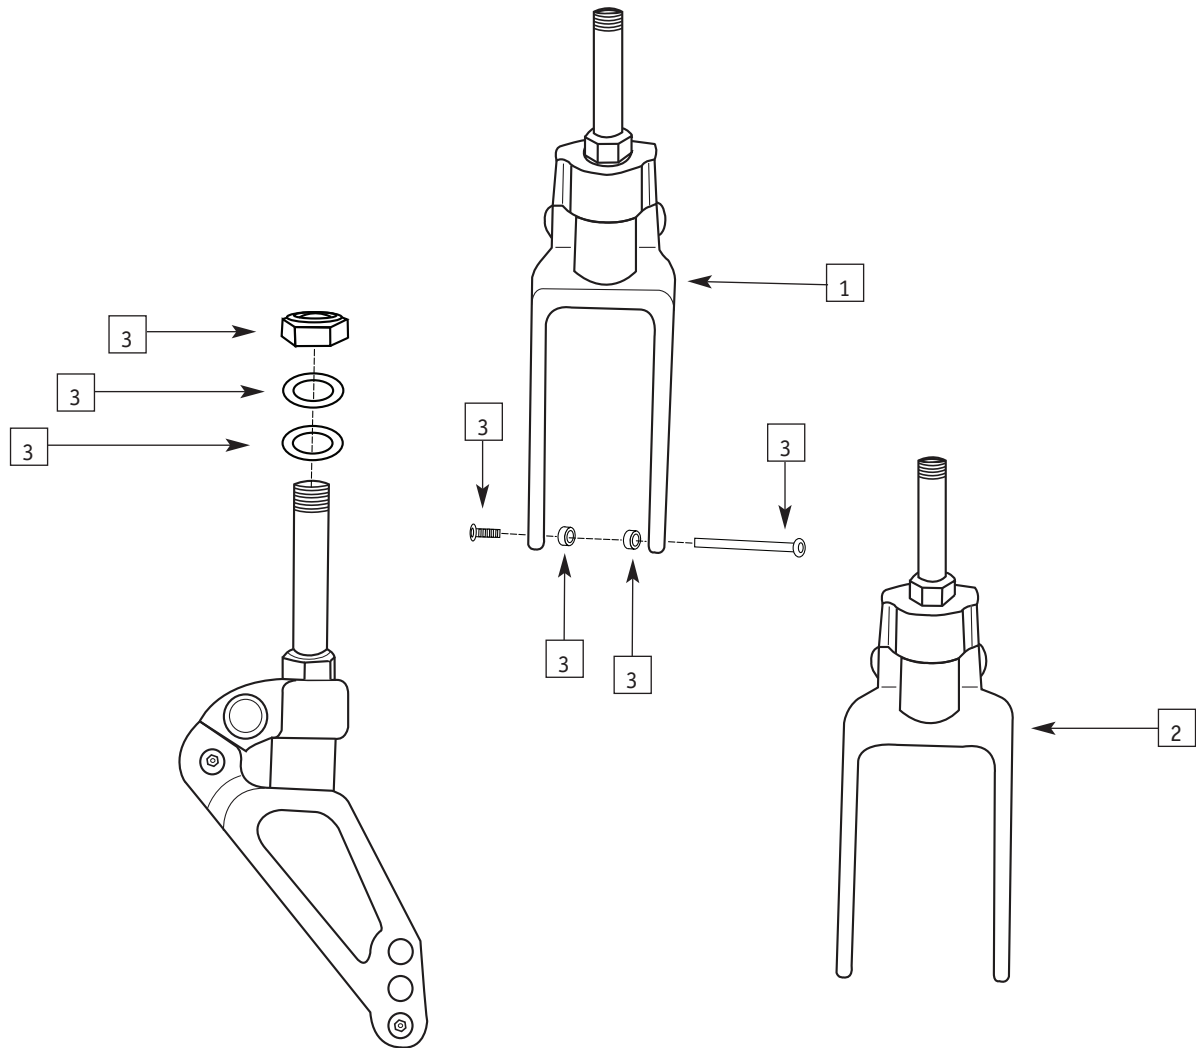

FROG LEGS CASTER ASSEMBLY

ITEM	PART #	DESCRIPTION	QTY.	COLOR
1	0410-300	Frog Legs Micro 1"width x 3"-5" (Black finish)	2	Blk
1	0410-301	Frog Legs Micro 1"width x 3"-5" (Aluminum finish)	2	Sil.
2	0410-315	Frog Legs Wide Body 1.5" width x 4"-5" (Black finish)	2	Blk
2	0410-316	Frog Legs Wide Body 1.5" width x 4"-5" (Aluminum finish)	2	Sil..
3	0410-100	Frog Leg Caster Wheel Hardware 1"		Sil..
3	0410-150	Frog Leg Caster Wheel Hardware 2"		Sil..