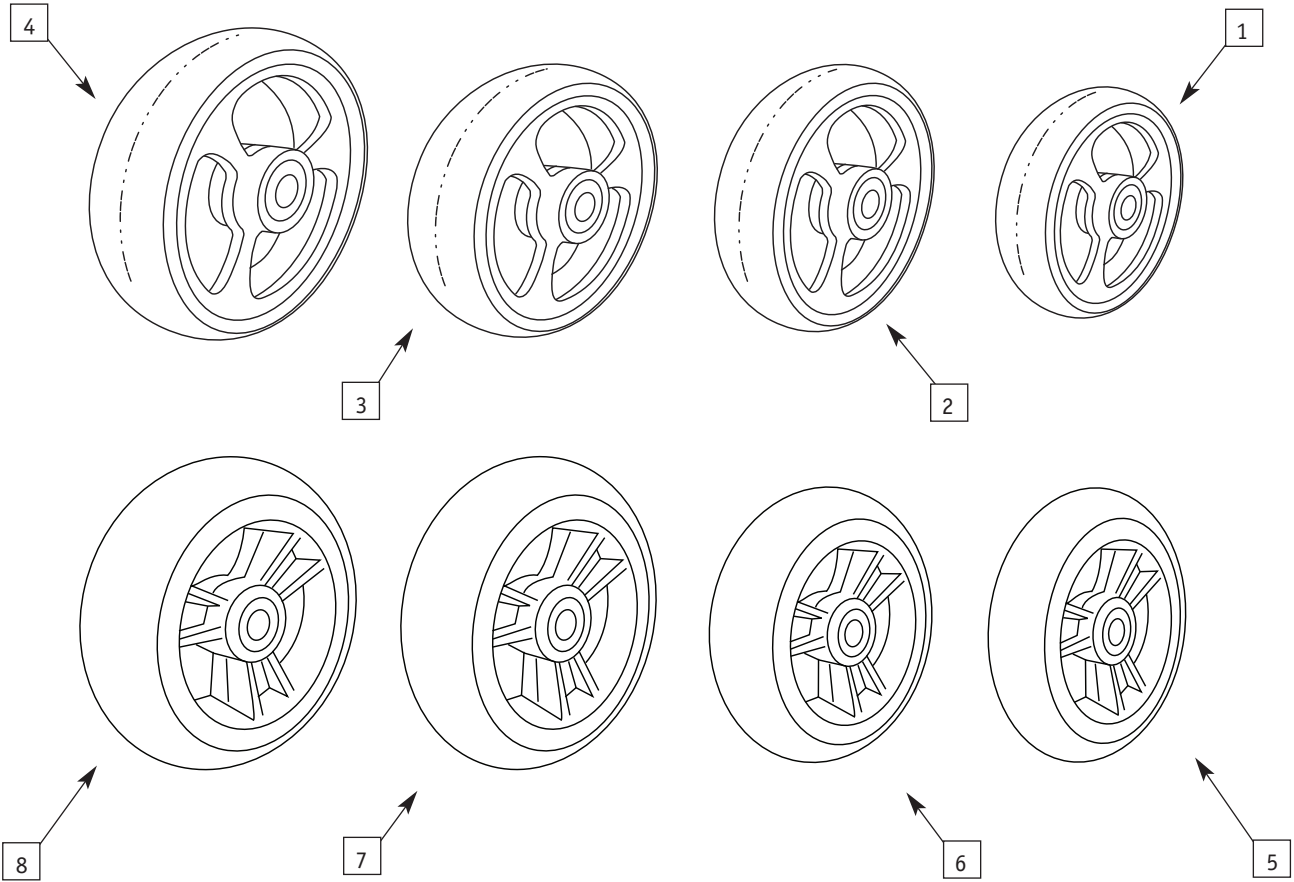

FROGLEG CASTERS (COMPOSITE AND ALLUMINUM)

ITEM	PART #	DESCRIPTION	QTY.	COLOR
1	0410-305	Frogleg Caster (Alluminum) 3" x 1"	2	Blk
1	0410-310	Frogleg Caster (Alluminum) 3" x 1"	2	Sil.
2	0410-302	Frogleg Caster (Alluminum) 4" x 1"	2	Blk
2	0410-303	Frogleg Caster (Alluminum) 4" x 1"	2	Sil.
3	0410-318	Frogleg Caster (Alluminum) 4" x 1 1/2"	2	Sil.
3	0410-500	Frogleg Caster (Alluminum) 4" x 1 1/2"	2	Blk
3	0410-510	Frogleg Caster (Alluminum) 4" x 1 1/2"	2	Red
3	0410-520	Frogleg Caster (Alluminum) 4" x 1 1/2"	2	Blue
3	0322-300	Frogleg Caster (Alluminum) 4" x 1 1/2"	2	Yell.
4	0410-335	Frogleg Caster (Alluminum) 5" x 1"	2	Sil.
4	0410-340	Frogleg Caster (Alluminum) 5" x 1"	2	Blk
4	0410-320	Frogleg Caster (Alluminum) 5" x 1 1/2"	2	Blk
4	0410-323	Frogleg Caster (Alluminum) 5" x 1 1/2"	2	Sil.

ITEM	PART #	DESCRIPTION	QTY.	COLOR
5	0410-590	Frogleg Caster (Composite) 4" x 1"	2	Blk
6	0410-375	Frogleg Caster (Composite) 4" x 1 1/2"	2	Blk
6	0410-380	Frogleg Caster (Composite) 4" x 1 1/2"	2	Red
6	0410-390	Frogleg Caster (Composite) 4" x 1 1/2"	2	Blue
6	0410-400	Frogleg Caster (Composite) 4" x 1 1/2"	2	Yell.
7	0410-600	Frogleg Caster (Composite) 5" x 1"	2	Blk
8	0410-410	Frogleg Caster (Composite) 5" x 1 1/2"	2	Red
8	0410-420	Frogleg Caster (Composite) 5" x 1 1/2"	2	Yell.
8	0410-430	Frogleg Caster (Composite) 5" x 1 1/2"	2	Blue
8	0410-440	Frogleg Caster (Composite) 5" x 1 1/2"	2	Blk