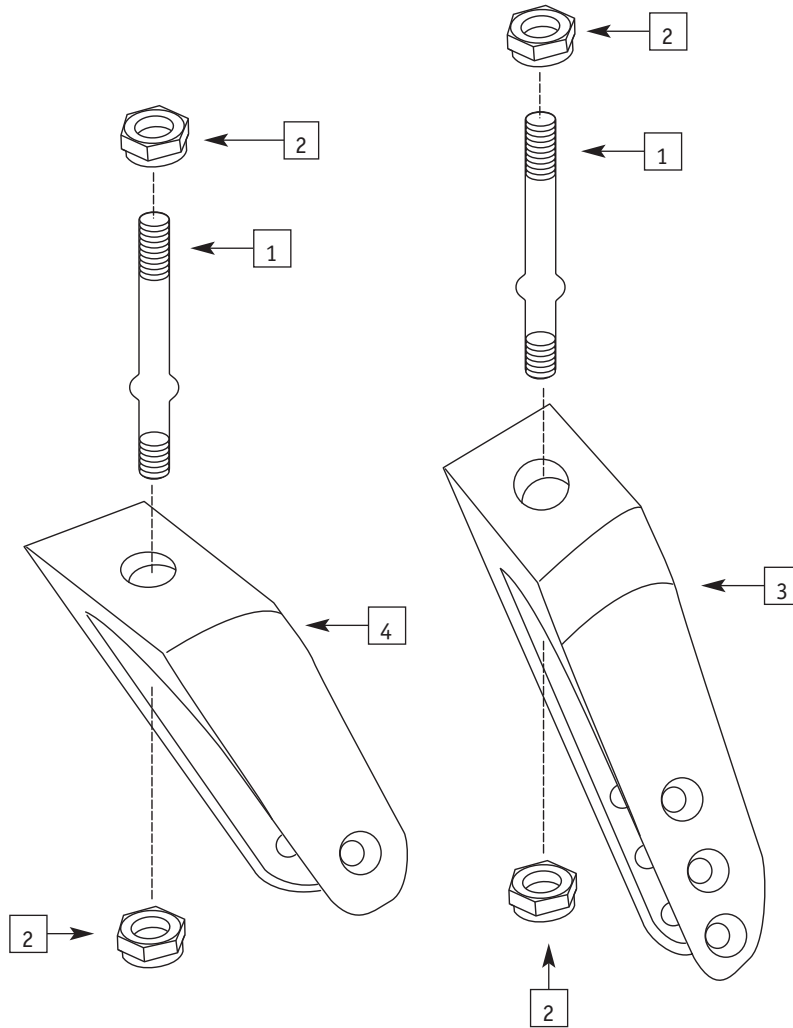

CASTER FORKS

ITEM	PART #	DESCRIPTION	QTY.	COLOR
1	---	Fix Front Axle w/ lip (included with forks #3 & #4)	1	Sil.
2	0260-300	1/2- 20 Thin Nylock Nut	2	Sil.
3	0383-300	Caster Fork (10" Wheel)	1	Blk
4	0468-300	Caster Fork (8" x 2" Wheel)	1	Blk
---	0307-400	Caster Fork (Counter Sunk) Mini (not pictured)	1	Blk
---	0307-401	Caster Fork (Counter Sunk) Medium (not pictured)	1	Blk
---	0307-403	Caster Fork (Counter Sunk) Standard (not pictured)	1	Blk