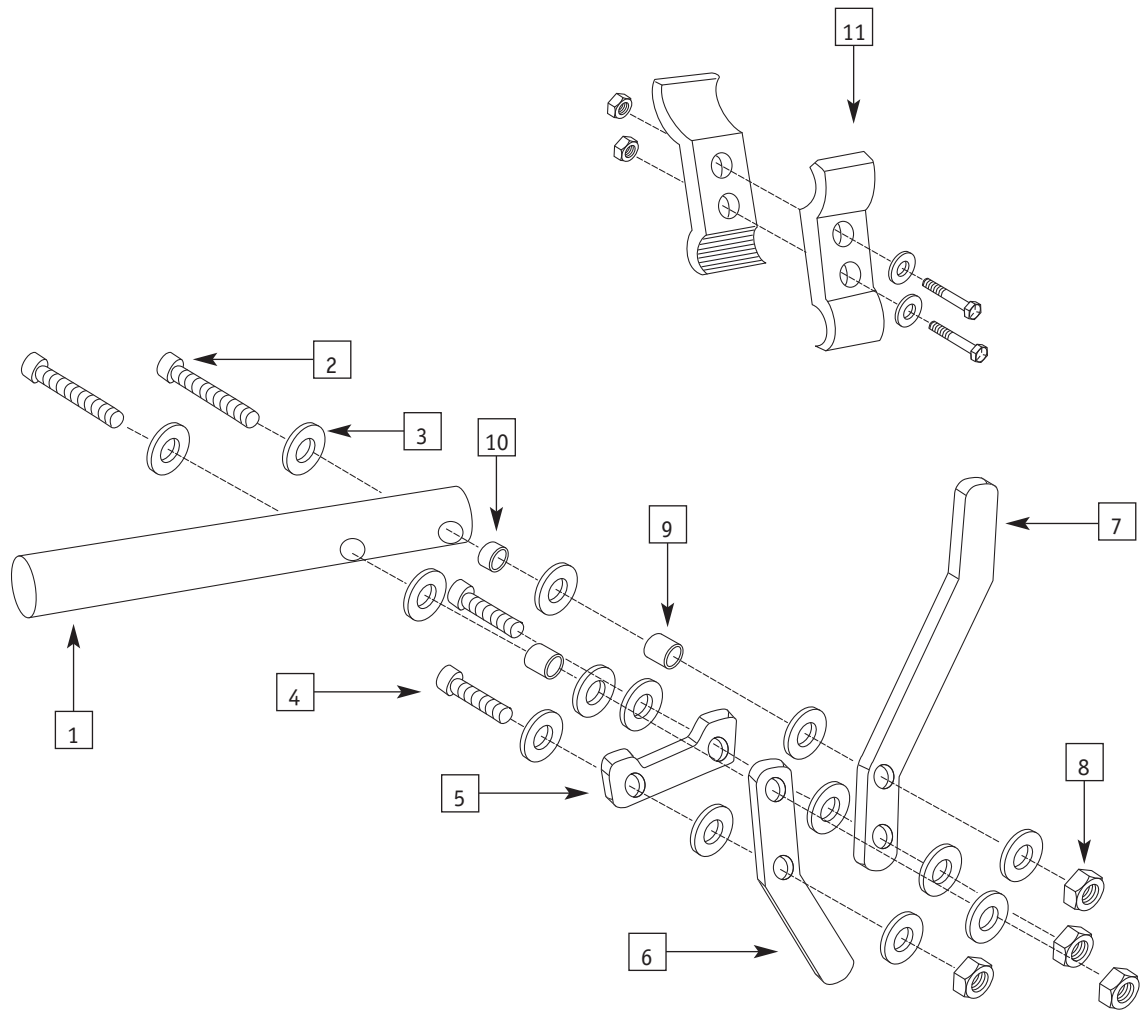

WHEEL LOCK SMOOTH SCISSORS (OLD STYLE)

ITEM	PART #	DESCRIPTION	QTY.	COLOR
1	0445-101	Wheel Lock Scissor Bar	2	Blk
2	0112-300	Wheel Lock Scissor Link	4	Blk
3	0084-300	Plastic Thin Nylon Washer .250 I.D. (Brakes - White)	28	Wht.
4	0384-300	Hardware b/h 1/4 - 20 by 1.00 Long	4	Sil.
5	0445-100	Wheel Lock Scissor Link	2	Blk
6	0445-103	Wheel Lock Scissors Snuber	2	Blk
7	0445-102	Wheel Lock Scissors Handle	2	Blk
8	0116-300	Hardware Thin Hex Nut Nylock 1/4 inch - 20	8	Sil.
9	0306-300	Bushing .250 I.D. by .375 O.D.	8	Gold
10	0273-300	Bushing 1/4 inch I.D.	8	Gold
11	0039-114	Brake clamp	4	Blk
	0445-300	Wheel Lock Complete Assembly Upper/Lower Mount Scissors	1	Blk