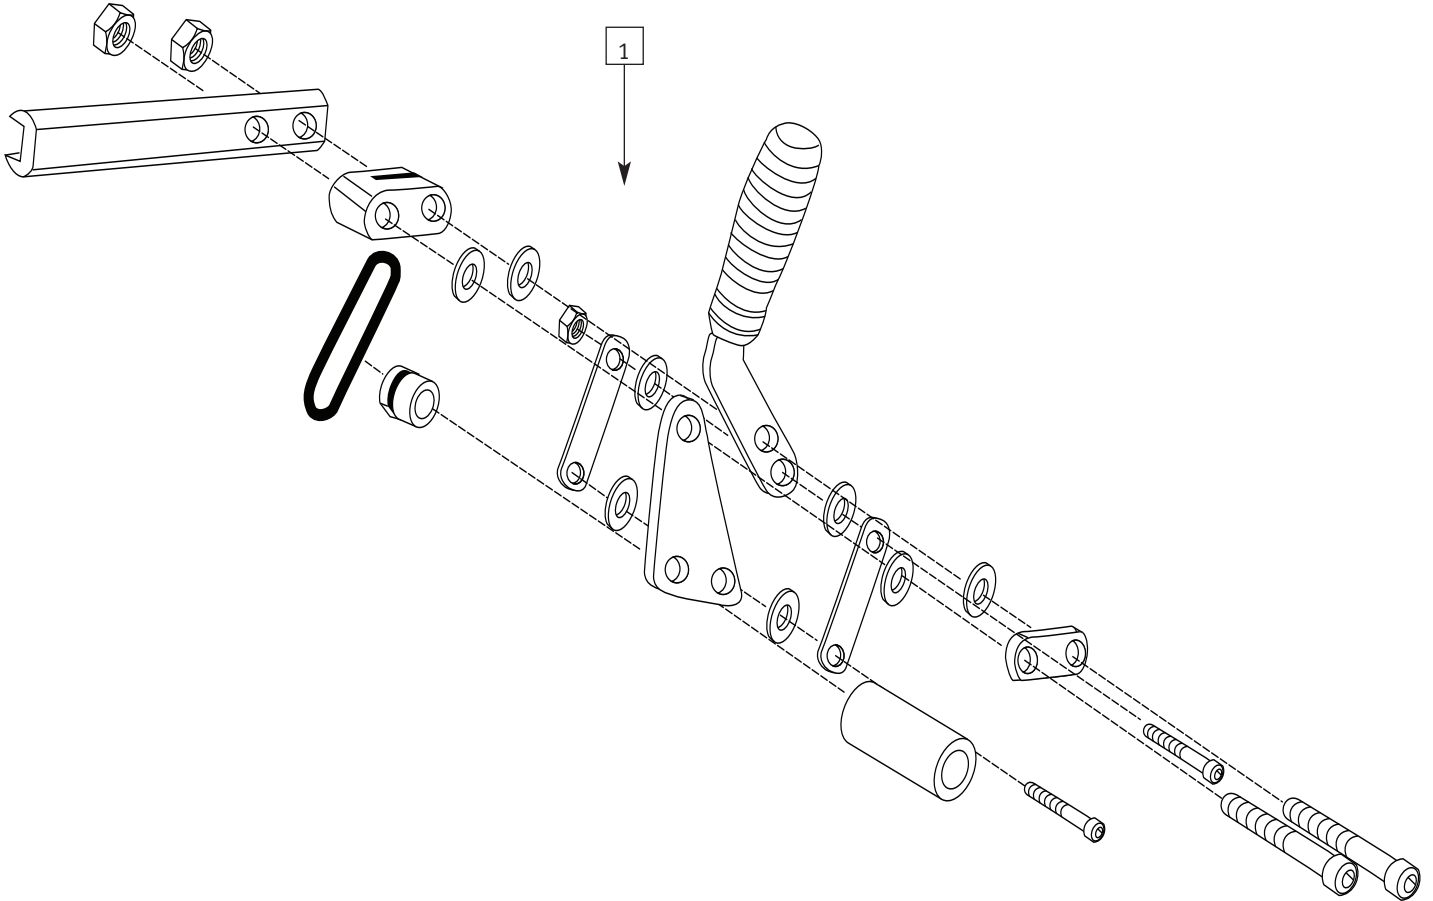

SMOOTH PUSH TO LOCK

ITEM	PART #	DESCRIPTION	QTY.	COLOR
1	0449-300	Smooth push to lock wheel locks	2	blk