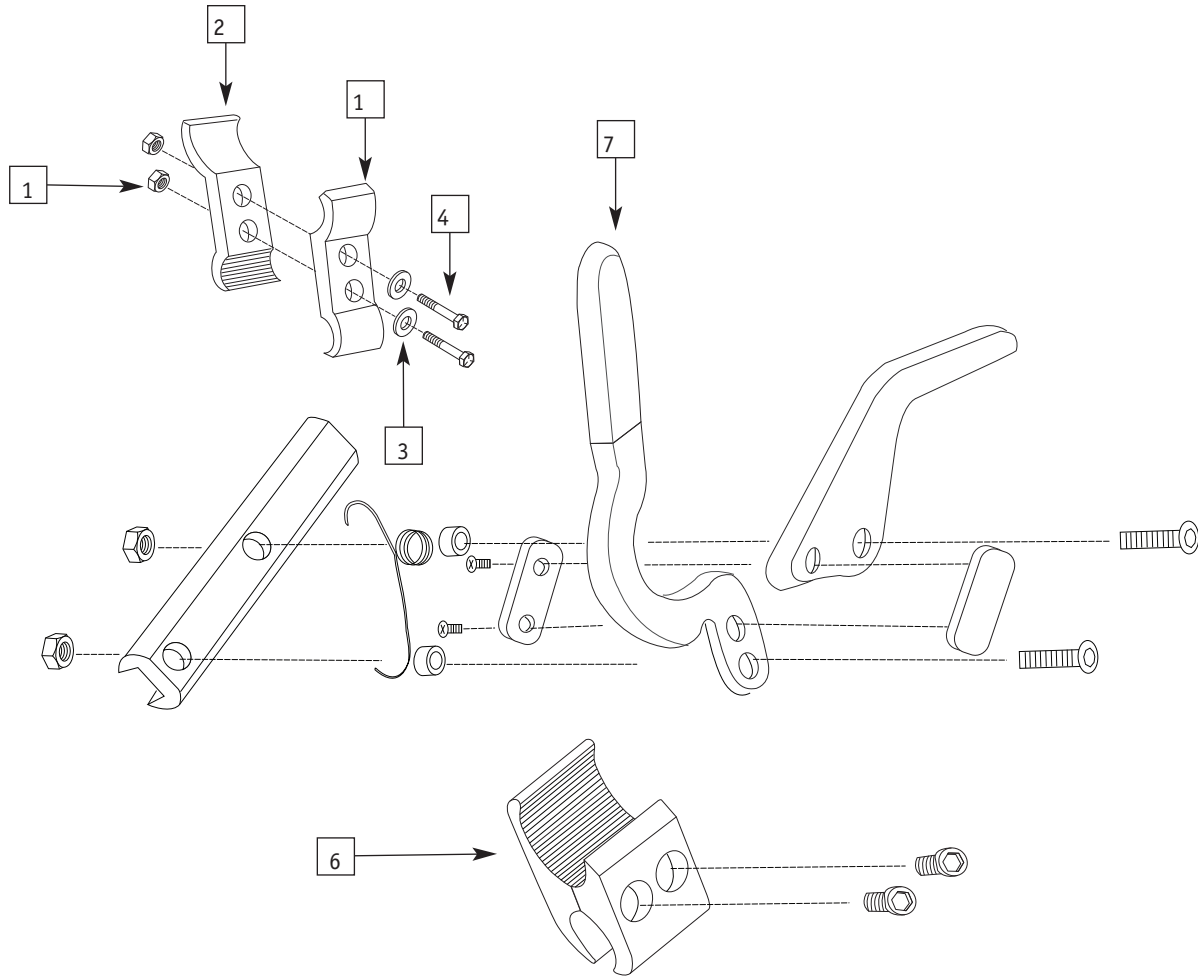

SCISSOR LOCK BRAKES (NEW STYLE)

ITEM	PART #	DESCRIPTION	QTY.	COLOR
1	0039-114	Brake Clamp	2	Blk
2	0116-300	1/4 - 20 Thin Nylock Nut	2	Sil
3	0277-300	1/4 " I.D. An Washer	2	Blk
4	0226-300	1/4 - 20 x 1 1/4 Hex Bolt	2	Sil.
6	0449-301	Brake Clamps	2	Blk
7	0445-300	scissor Brakes	2	Blk