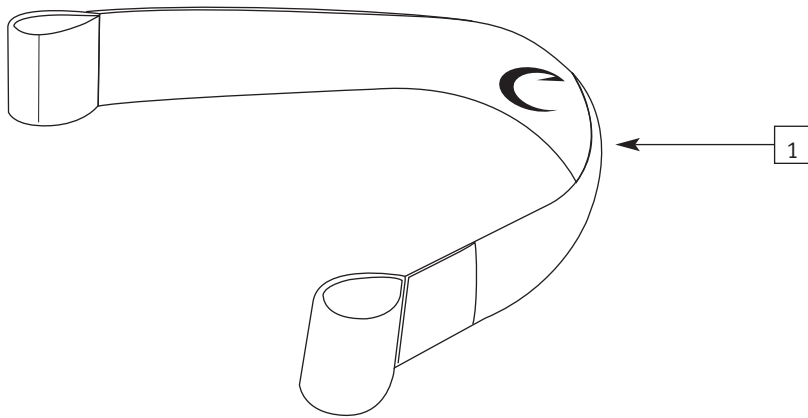

CALF STRAP

ITEM	PART #	DESCRIPTION	QTY.	COLOR
1	0091-300	Standard Calf Strap	1	Blk