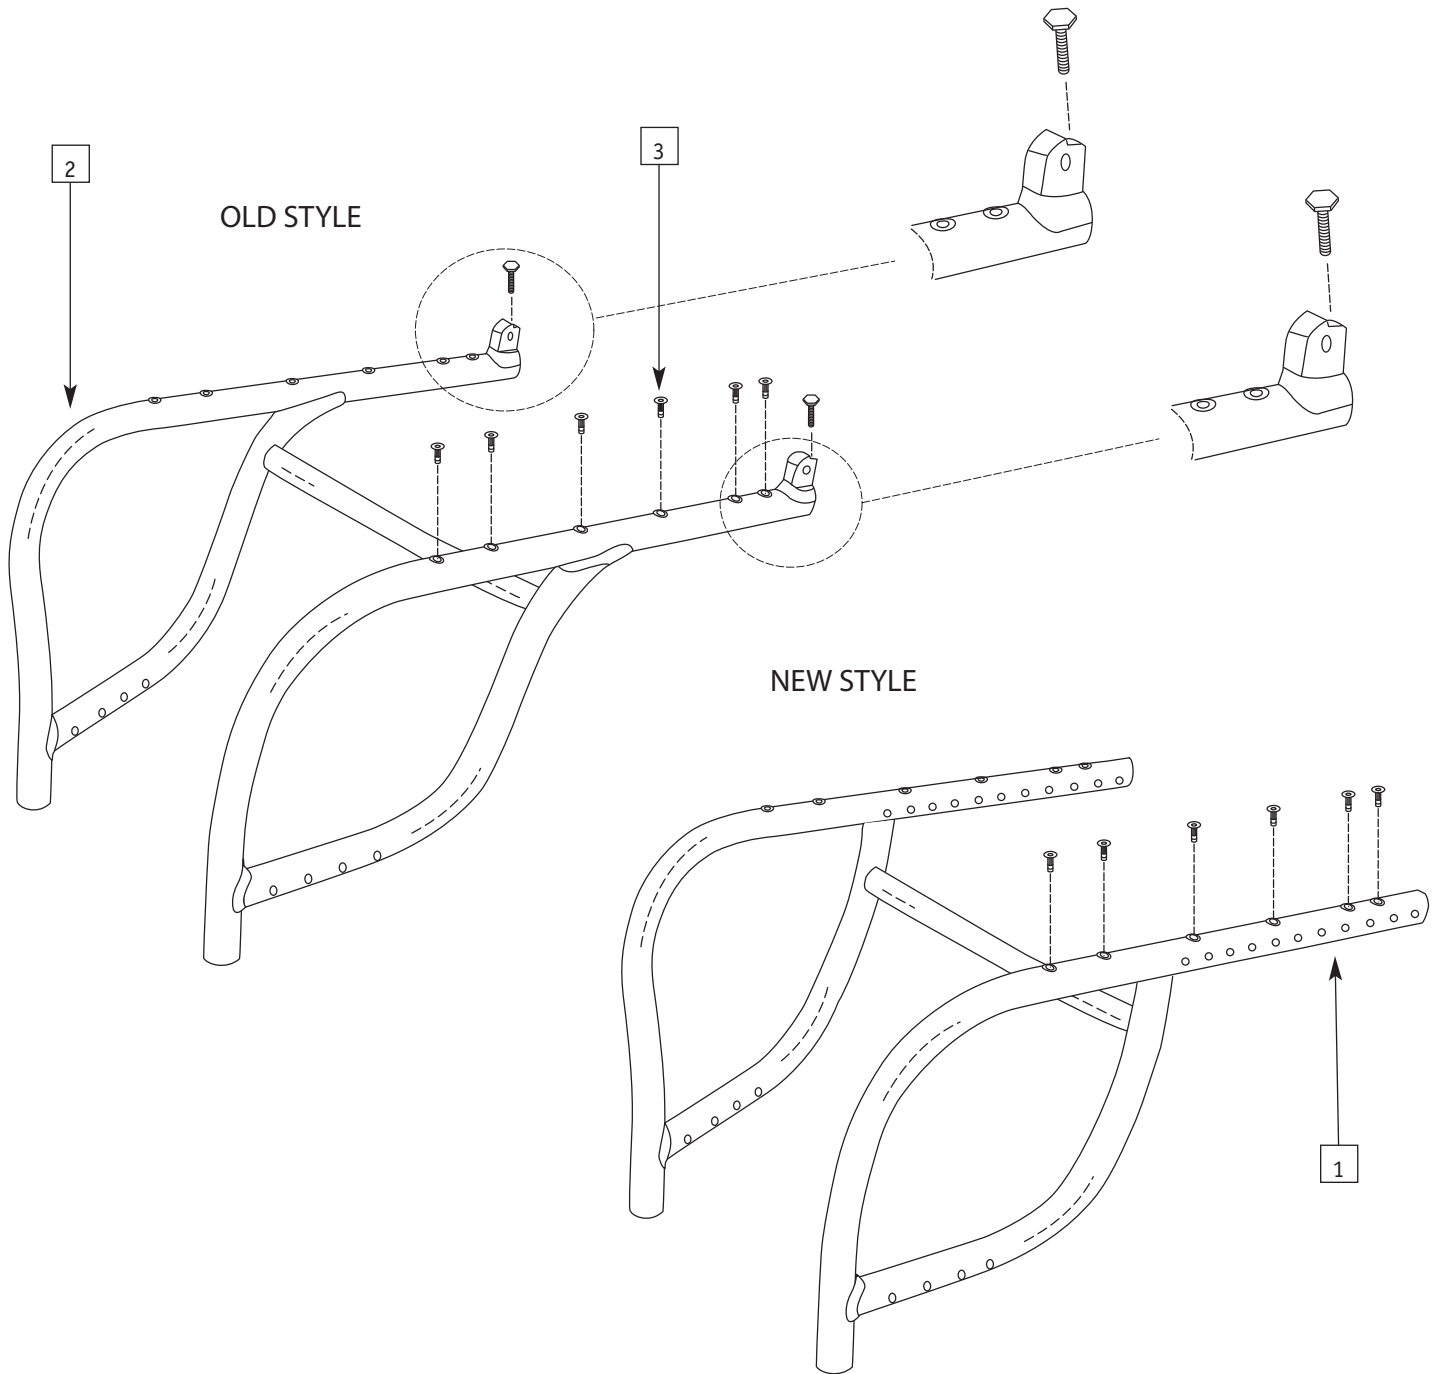

SPAZZ-G FRAME ONLY (OLD & NEW STYLE)

ITEM	PART #	DESCRIPTION	QTY.	COLOR
1	0191-XXX	Spazz-G Frame w/Pork-Chop (specify width & Depth)	1	Raw
2	0191-XXX	Spazz-G Frame-old style (specify width & Depth)	1	Raw
3	0100-301	10 - 32 Nutsert (Long)	12	Gold