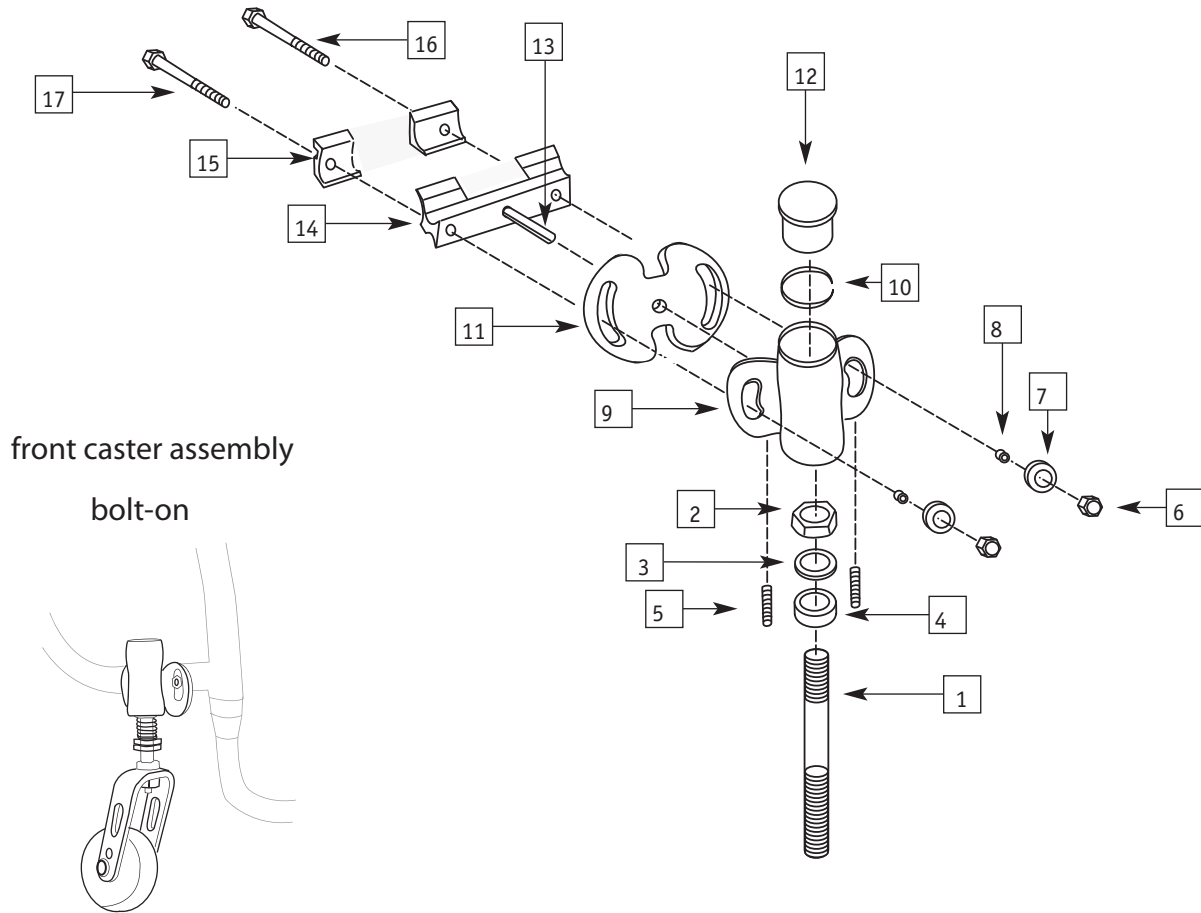

FRONT CASTER HOUSING ASSEMBLY

ITEM	PART #	DESCRIPTION	QTY.	COLOR
1	0408-300	Caster Stud (Short)	1	Sil.
2	0260-300	1/2 - 20 Thin Nylock Nut	2	Sil.
3	0119-300	1/2" 1.D Light Washer	4	S.S.
4	0113-300	Housing Bearing 1/2" 1.D	2	Blk
5	0255-301	10 - 32 x 1 Set Screw	2	S.S.
6	0278-300	1/4 - 20 Pinched Head Nut	2	Sil.
7	0107-300	1/4" 1.D Washer	2	Sil.
8	0273-300	1/4" 1.D Bronze Bushing	2	Gld
9	0170-302	Caster Housing	1	Blk
10	0274-300	Snap Ring 1 - 125 1.D	1	Gld
11	0087-300	Caster Housing Cap	1	Blk
12	0398-300	Housing Camber Disc	1	Blk
13	0246-301	1/4 x 1 Roll Pin	1	Sil.

ITEM	PART #	DESCRIPTION	QTY.	COLOR
14	0248-304	Caster Spacer Block 1.0 (wide)	1	Blk
15	0248-306	Inside Caster Block	2	Blk
16	0269-300	1/4 - 20 x 2 1/2 Hex Head Bolt	1	Sil.
17	0270-300	1/4 - 20 x 2 1/2 Hex Head Bolt	1	Sil.
14	0248-303	Caster Spacer Block .500 (wide)	1	Blk
14	0248-305	Caster Spacer Block 1.50 (wide)	1	Blk