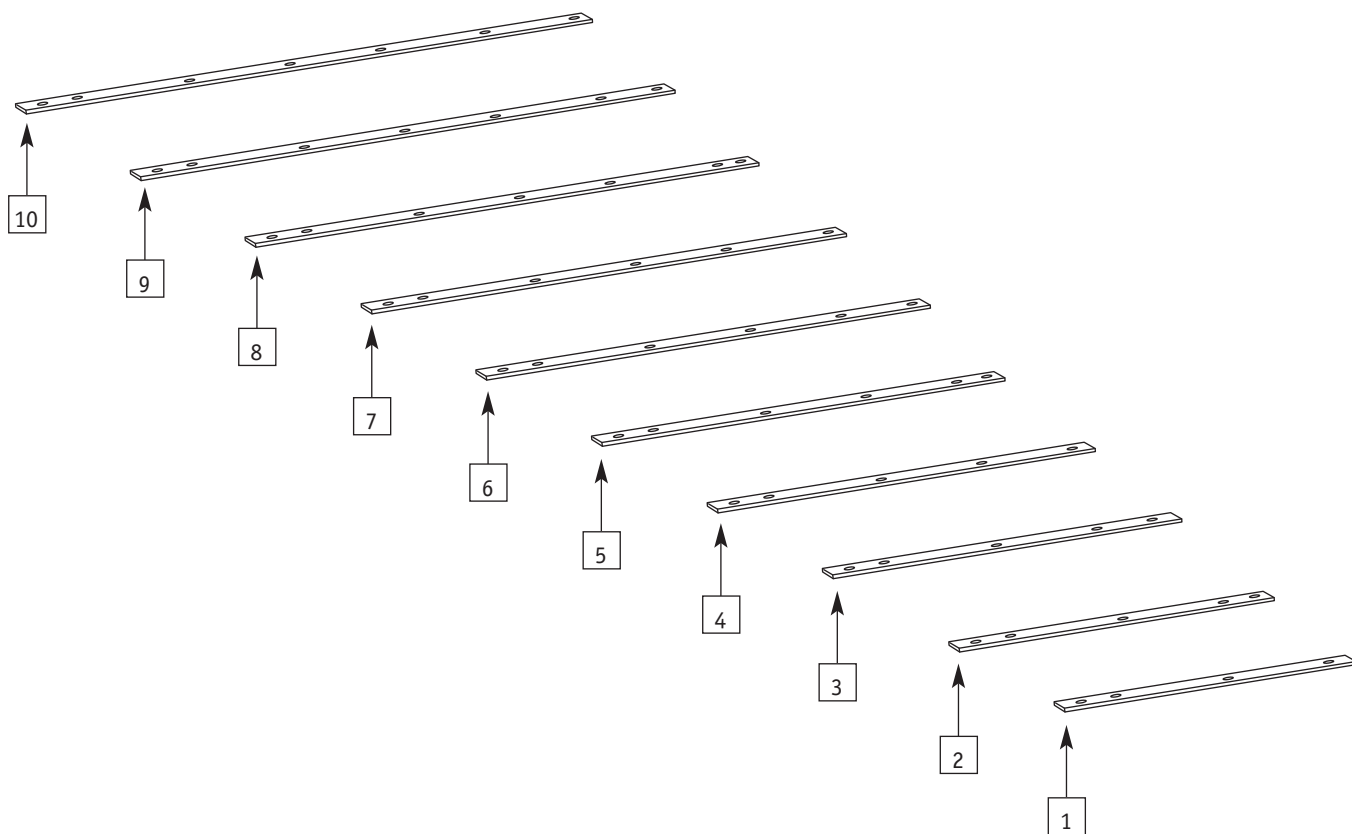

SEAT RAIL

ITEM	PART #	DESCRIPTION	QTY.	COLOR
1	0035-300	10" Seat Rail	2	Raw
2	0035-301	11" Seat Rail	2	Raw
3	0035-302	12" Seat Rail	2	Raw
4	0035-303	13" Seat Rail	2	Raw
5	0035-304	14" Seat Rail	2	Raw
6	0035-305	15" Seat Rail	2	Raw
7	0035-306	16" Seat Rail	2	Raw
8	0035-307	17" Seat Rail	2	Raw
9	0035-308	18" Seat Rail	2	Raw
10	0035-309	19" Seat Rail	2	Raw