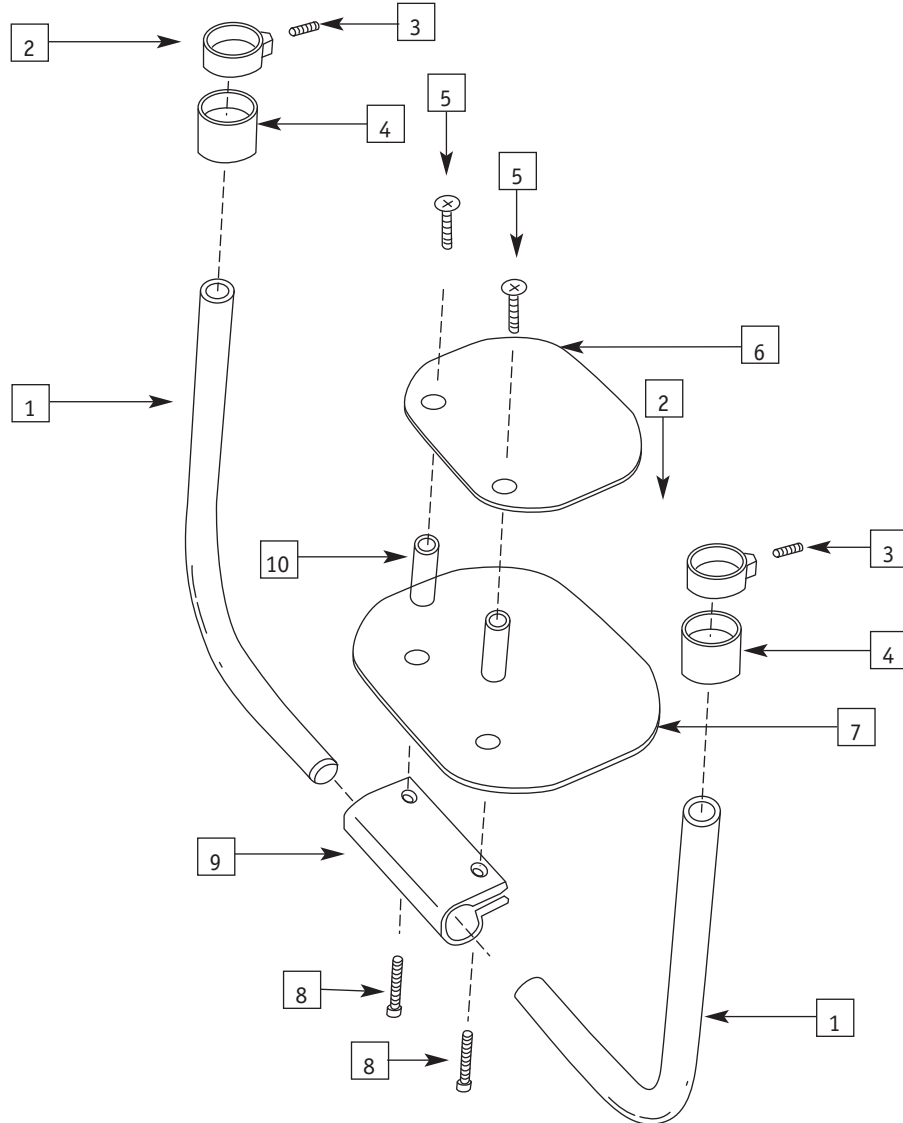

FOOTREST ASSEMBLY (WITH RAISED FOOT REST)

ITEM	PART #	DESCRIPTION	QTY.	COLOR
1	0416-199	Foot Rest L-part for 10" - 12" Wide Chair	2	Blk
1	0416-200	Foot Rest L-part for 10" - 14" Wide Chair	2	Blk
1	0416-201	Foot Rest L-part for 15" - 16" Wide Chair	2	Blk
1	0416-202	Foot Rest L-part for 17" - 19" Wide Chair	2	Blk
1	0416-203	Foot Rest L-part for 20"+ Wide Chair	2	Blk
2	0168-301	Foot Rest Ring	2	Blk
3	0256-301	1/4 - 28 x 1/2 Set Screw	2	S.S.
4	0082-300	Slip Fit Bushing 1" to 3/4"	2	Blk
5	0437-300	Counter Sunk 1/4 - 20 x 1 Bolt	2	Sil.
6	0416-102	Aluminum Foot Plate 7" x 5"	1	Blk