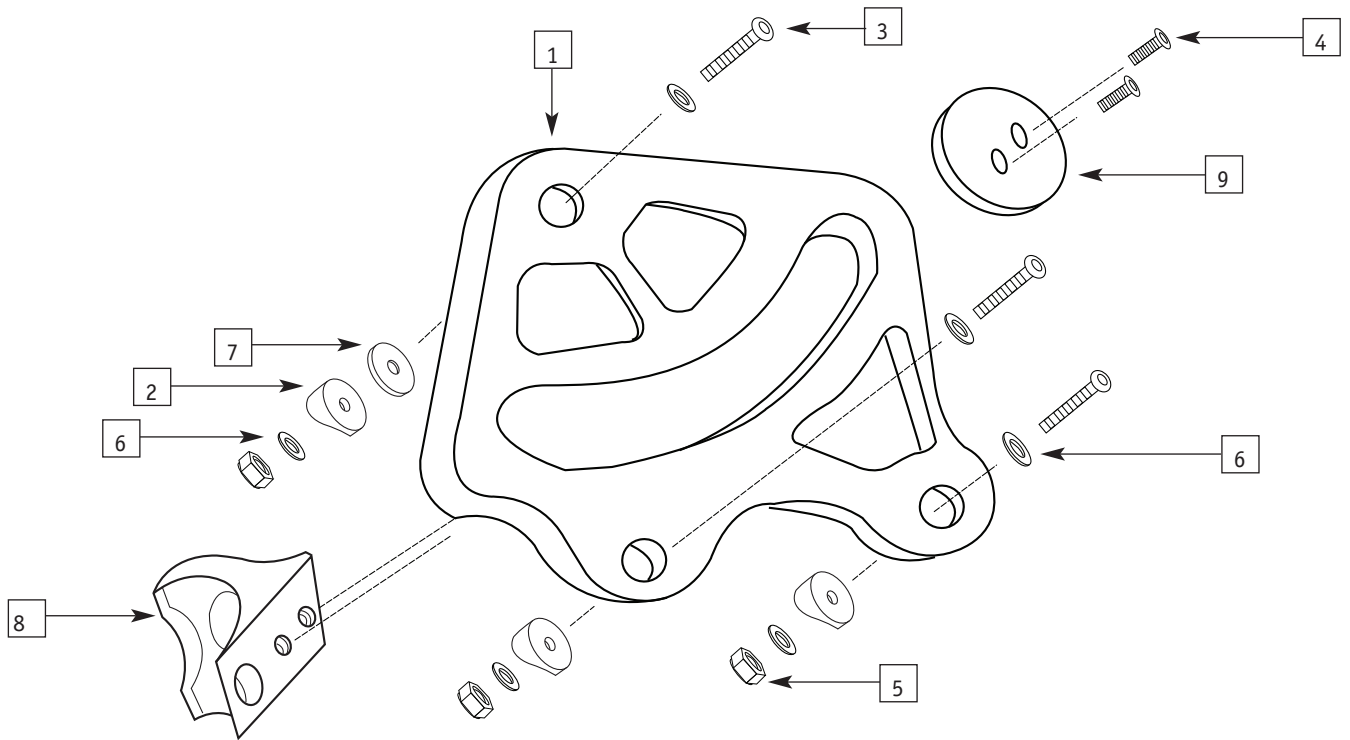

PORK CHOP ASSEMBLY

ITEM	PART #	DESCRIPTION	QTY.	COLOR
1	0460-300	Pork Chop (Lock Support)	2	Blk
2	0079-300	Saddle	6	Blk
3	0012-300	1 3/4" Button Screw	6	Sil..
4	0546-300	3/4" Button Screw	4	Sil..
5	0116-300	1/4 - 20 Nylock Nut	6	Sil..
6	0277-300	1/4" Washer (Standard)	12	Sil..
7	0259-300	Fender Washer	2	Sil.
8	0476-110	Saddle Stop	2	Blk
9	0476-100	Round Retainer Plate	2	Blk