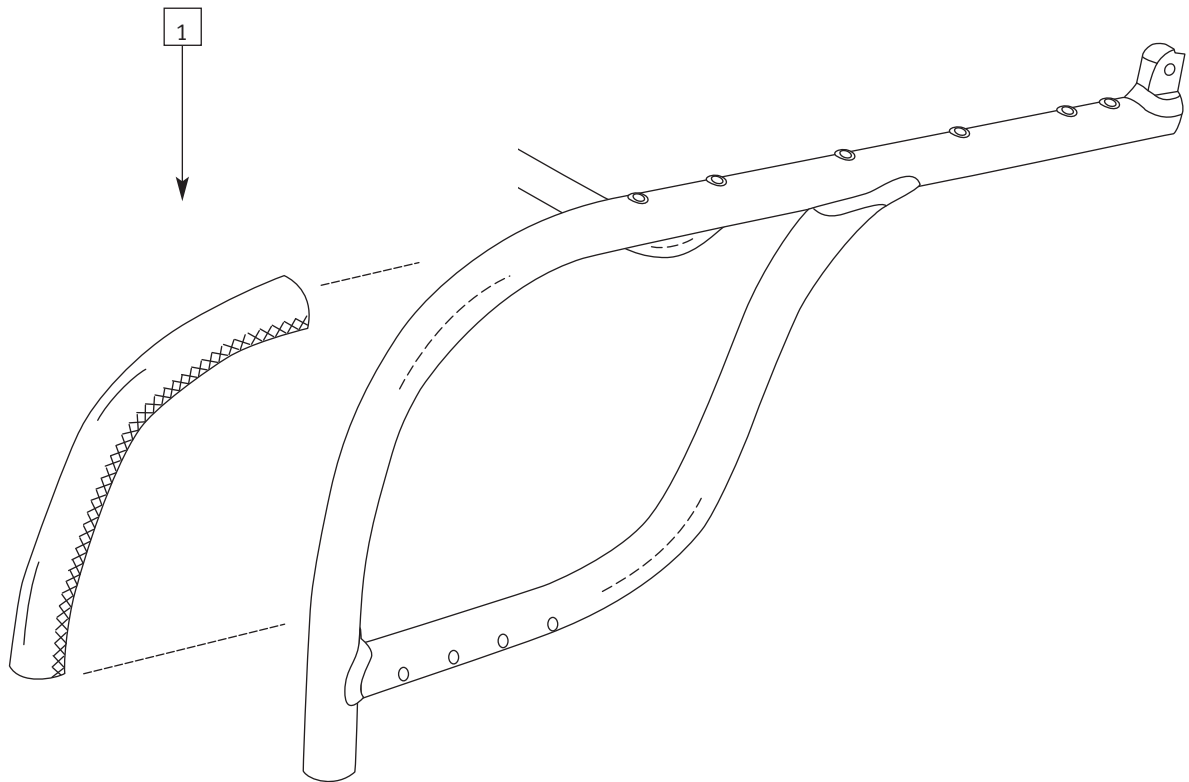

FRAME PROTECTORS

ITEM	PART #	DESCRIPTION	QTY.	COLOR
1	0136-301	Leather Frame Protector w/Zipper 10" for 1.0" Tubing	2	Blk
1	0136-302	Leather Frame Protector w/Zipper 12" for 1.0" Tubing	2	Blk
1	0136-303	Leather Frame Protector w/Zipper 14" for 1.0" Tubing	2	Blk
1	0136-305	Leather Frame Protector w/Zipper 10" for .750" Tubing	2	Blk
1	0136-306	Leather Frame Protector w/Zipper 12" for .750" Tubing	2	Blk
1	0136-307	Leather Frame Protector w/Zipper 14" for .750" Tubing	2	Blk