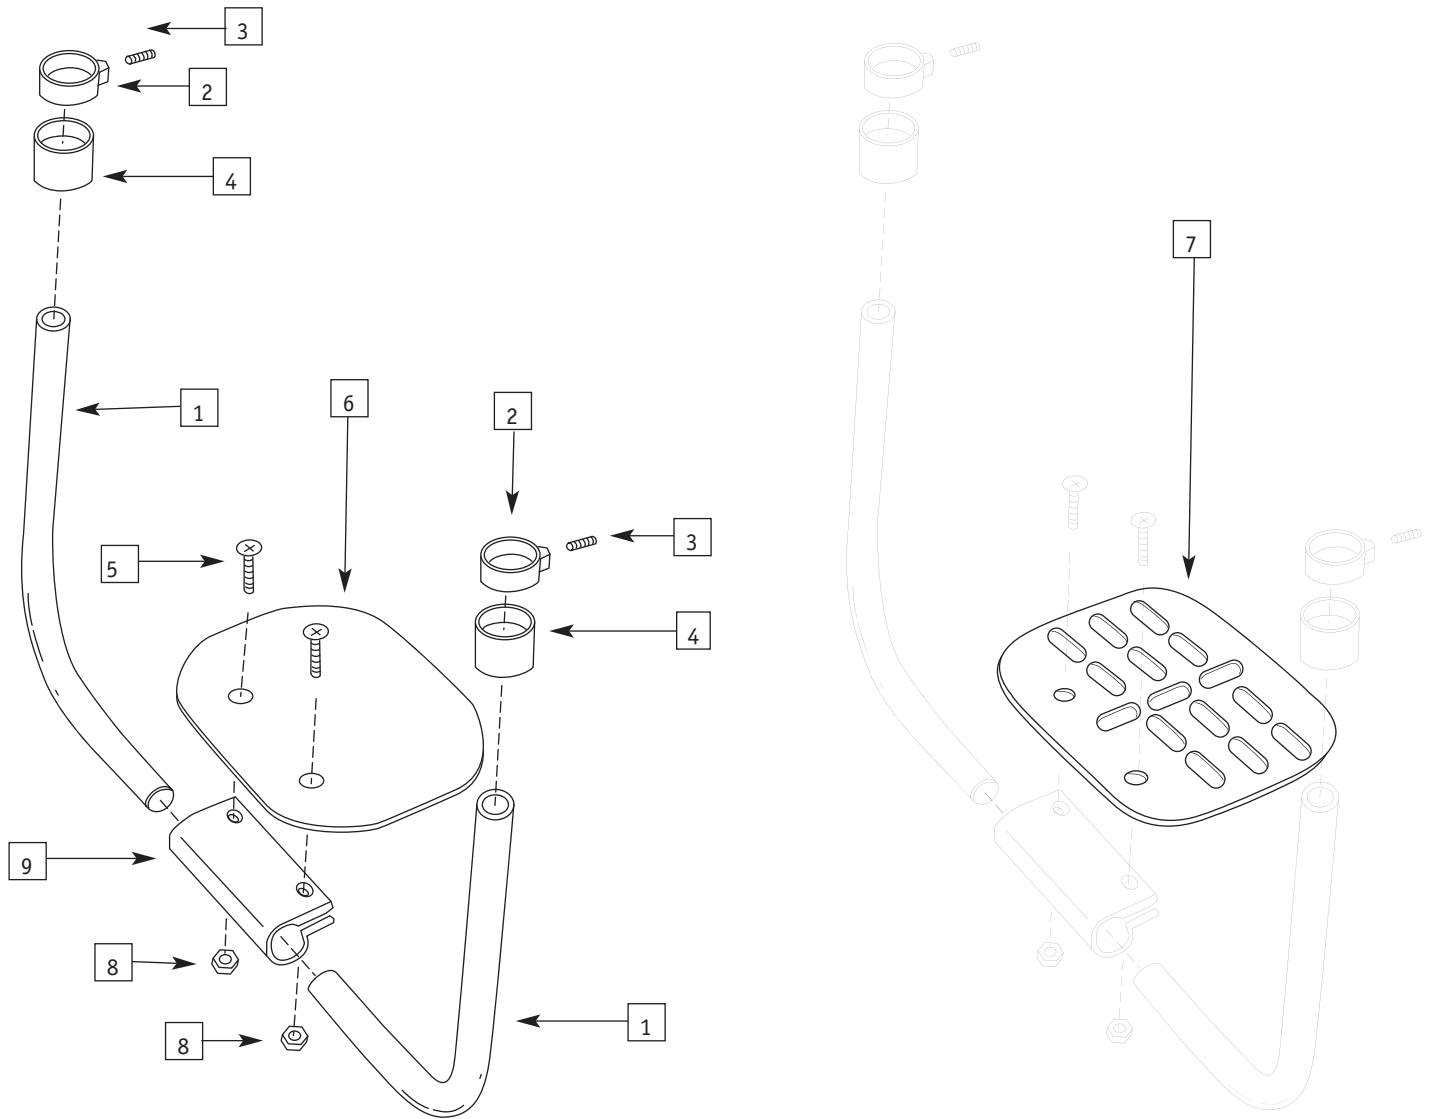

FOOTREST ASSEMBLY (STANDARD)

ITEM	PART #	DESCRIPTION	QTY.	COLOR
1	0416-199	Foot Rest L-part for 10" - 12" Wide Chair	2	Blk
1	0416-200	Foot Rest L-part for 10" - 14" Wide Chair	2	Blk
1	0416-201	Foot Rest L-part for 15" - 16" Wide Chair	2	Blk
1	0416-202	Foot Rest L-part for 17" - 19" Wide Chair	2	Blk
1	0416-203	Foot Rest L-part for 20"+ Wide Chair	2	Blk
2	0168-301	Foot Rest Ring	2	Blk
3	0256-301	1/4 - 28 x 1/2 Set Screw	2	S.S.
4	0082-300	Slip Fit Bushing 1" to 3/4"	2	Blk
5	0437-300	Counter Sunk 1/4 - 20 x 1 Bolt	2	Stl.
6	0416-102	Aluminum Foot Plate 7" x 5"	1	Blk

ITEM	PART #	DESCRIPTION	QTY.	COLOR
7	0416-300	Aluminum Foot Plate 6 1/2" x 5"	1	Blk
7	0416-301	Aluminum Foot Plate 8" x 6"	1	Blk
7	0416-302	Aluminum Foot Plate 11" x 6 1/2"	1	Blk
8	0116-300	1/4 - 20 Thin Nylon Nut	2	Stl.
8	0416-100	Foot Rest Clamp (short)	1	Blk
Assy.	0416-xxx	Footrest Assembly (Including Items 1-10)	1	Blk