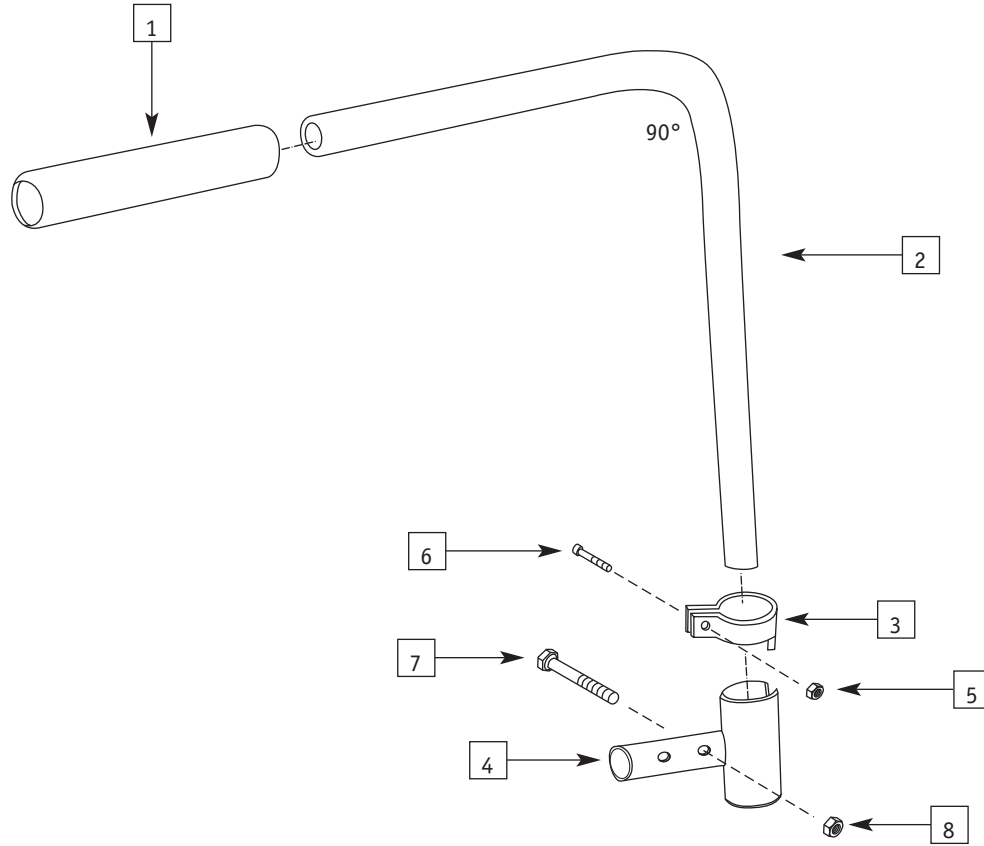

ARM REST ASSEMBLY (NEW STYLE)

ITEM	PART #	DESCRIPTION	QTY.	COLOR
1	0135-300	1" Grab-On Grip	2	Blk
2	0438-103	Armrest Bent Tube (Left)	1	Blk
2	0438-103	Armrest Bent Tube (Right)	1	Blk
3	0483-105	T - Clamp (One Slot)	1	Blk
4	0483-101	Armrest Mount (Left)	1	Blk
4	0483-102	Armrest Mount (Right)	1	Blk
5	0116-300	1/4 - 20 Thin Nylock Nut	2	Silv
6	0501-300	1/4 - 20 1.750 Allen Head	2	Sil.
7	0266-300	1/4 - 20 x 1.25 Hex Head	2	Sil.
8	0116-300	1/4 - 20 Thin Nylock Nut	2	Sil.
	0438-300	Armrest Complete Assembly (Left)	1	Blk
	0438-301	Armrest Complete Assembly (Right)	1	Blk