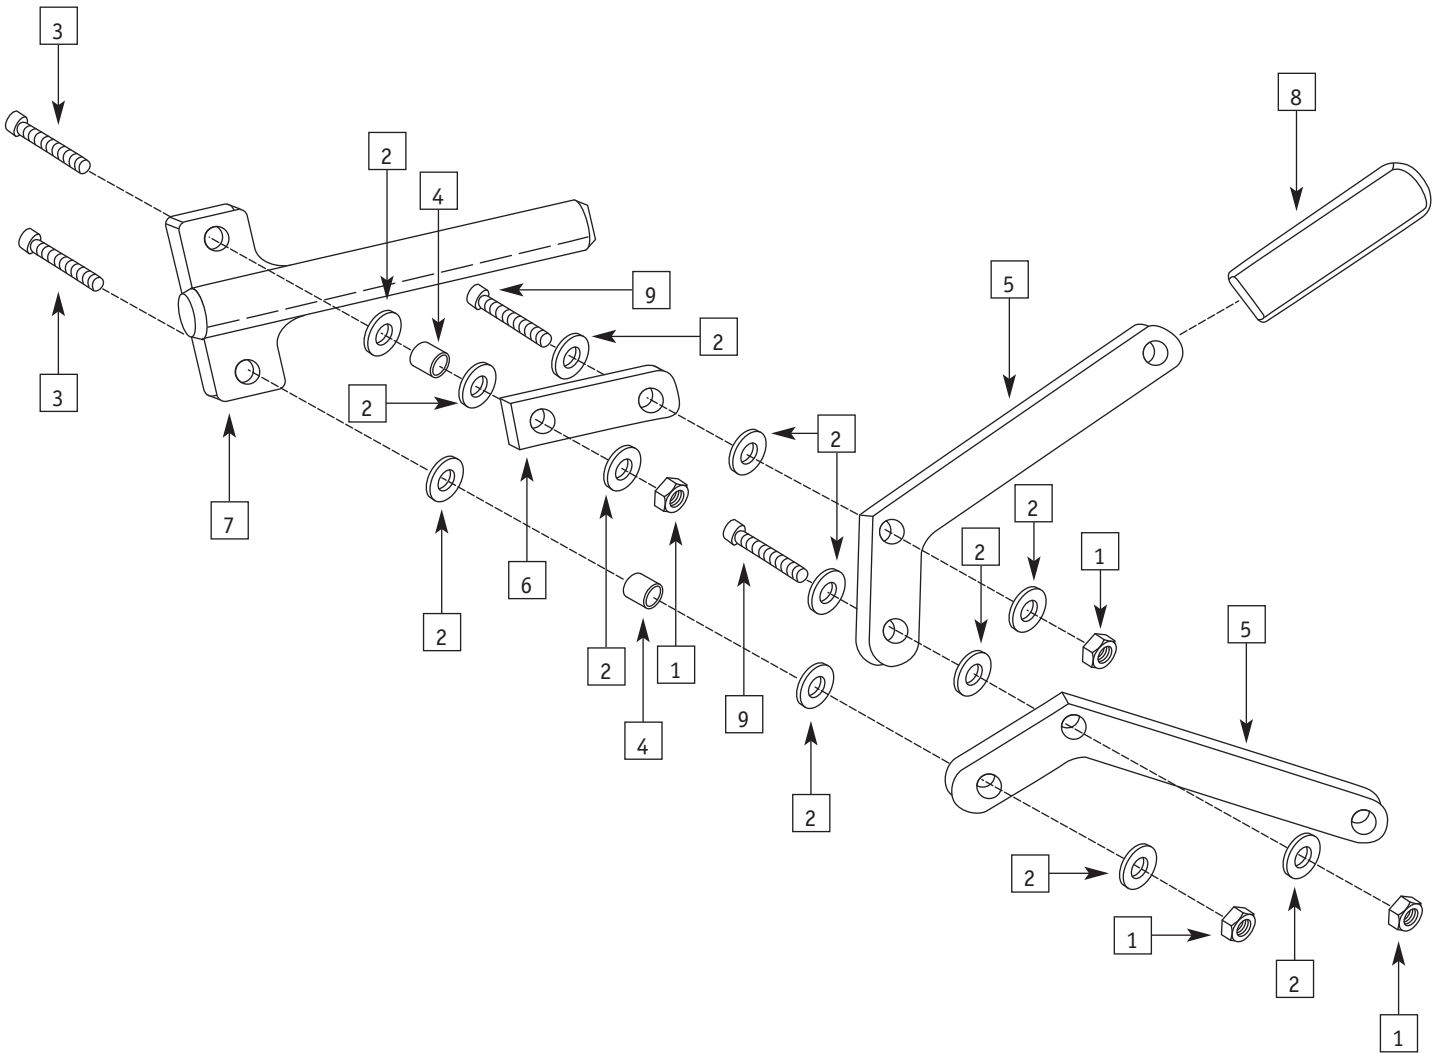

SCISSOR BRAKE ASSEMBLY

ITEM	PART #	DESCRIPTION	QTY.	COLOR
1	0116-300	1/4 - 20 Thin Nylock Nut	4	Sil.
2	0084-300	1/4" I.D Nylon Washer	12	White
3	0111-300	1/4 - 20 x 1 Button Head Bolt	2	Sil.
4	0306-300	Bronze Bushing's	2	Gold
5	0039-100	L Handle for Brake	2	Sil.
6	0039-104	Link for Brake	1	Blk
7	0039-101	T-Bar for Brake	2	Blk
8	0290-300	Rubber Brake Handle	2	Blk
9	0384-300	1/4 - 20 x 1 Button Head Bolt	2	Sil.