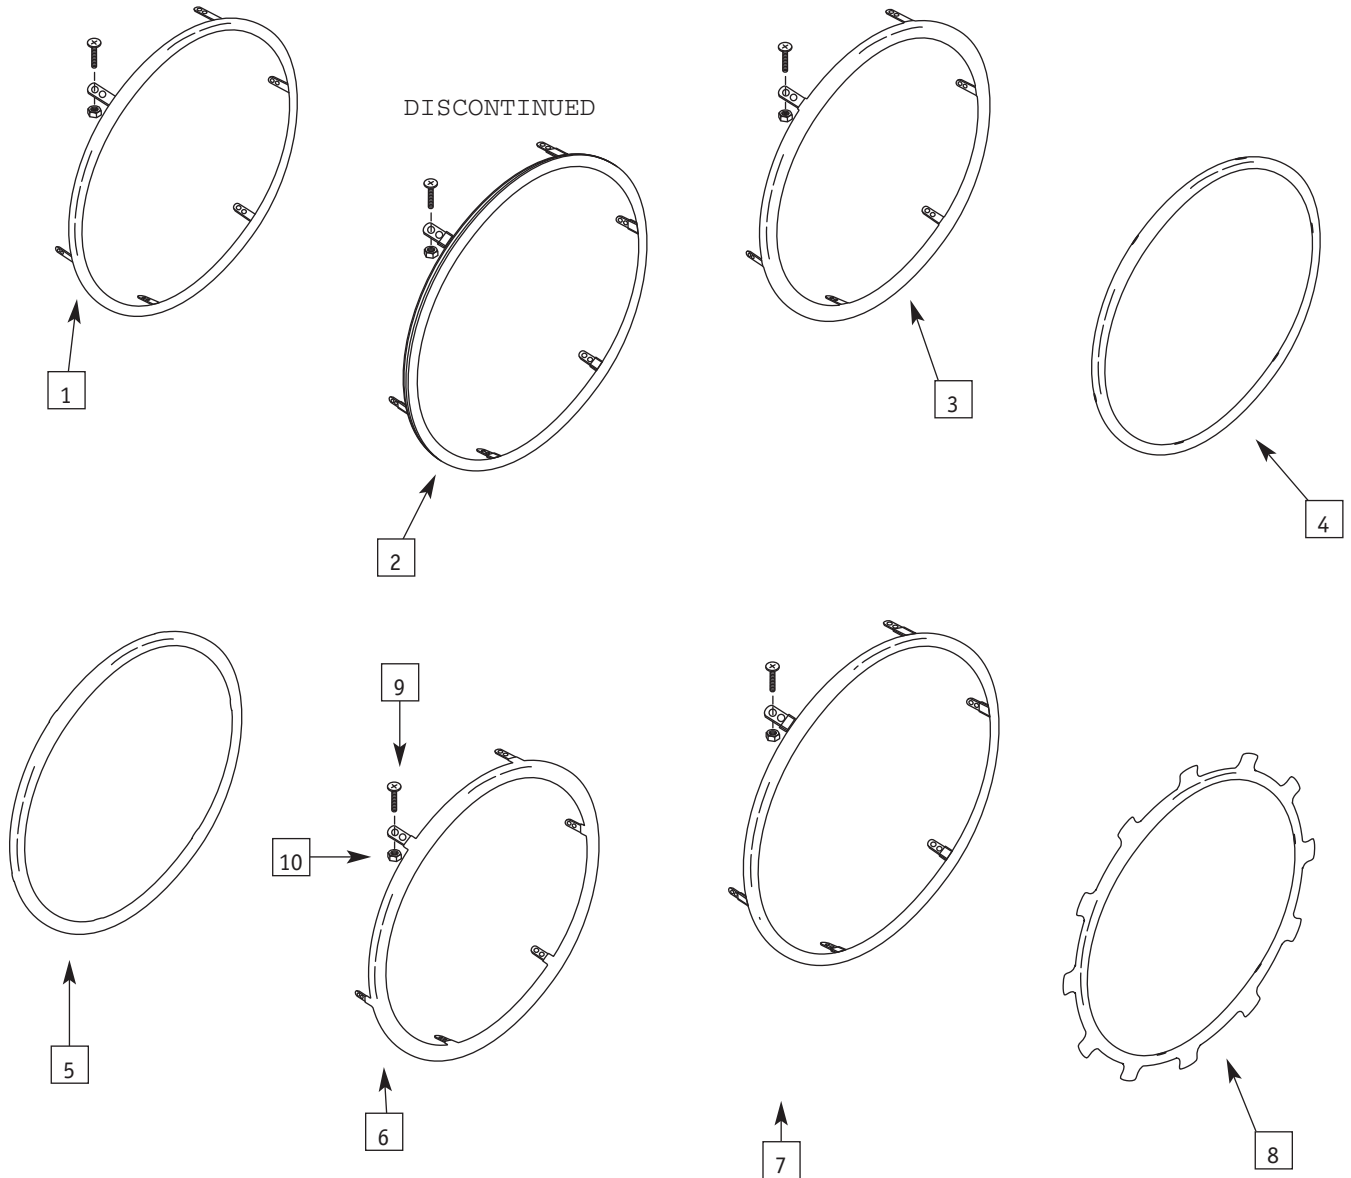

HANDRIM

ITEM	PART #	DESCRIPTION	QTY.	COLOR
1	0007-300	Handrim alum. w/welded tabs 17 1/2" for 20" wheel	2	blk
1	0007-301	Handrim alum. w/welded tabs 19 1/2" for 22" wheel	2	blk
1	0007-302	Handrim alum. w/welded tabs 21" for 24" wheel	2	blk
1	0007-304	Handrim alum. w/welded tabs 23" for 26" wheel	2	blk
1	0007-332	Handrim powder coated w/welded tabs 19 1/2" for 22" wheel	2	blk
1	0007-334	Handrim powder coated w/welded tabs 22" for 24" wheel	2	blk
1	0007-335	Handrim powder coated w/welded tabs 23" for 26" wheel	2	blk